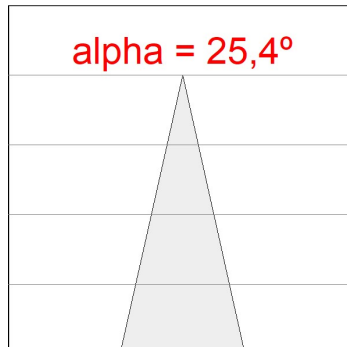

*Light output tolerance +/- 10%*

**CUSTOM MADE OPTIONS:**

HS2TK30MF940DW

HANCE G2 TRACK 220 3000 9NW MFL DALI WH

PHOTOMETRIC DATA :

HS2TK30MF940DW  
 $\eta = 100\%$   
 $I_{max} = 3926 \text{ cd/klm}$   
 UTE:  
 CIE: 101 100 100 100 100