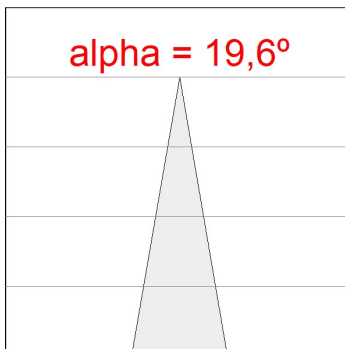

*Light output tolerance +/- 10%*

**CUSTOM MADE OPTIONS:**

HS2SR40SP930NB

HANCE G2 SEMIREC 4000 9WW SP BK

PHOTOMETRIC DATA :

HS2SR40SP930NB  
 $\eta = 100\%$   
 $I_{max} = 5192 \text{ cd/klm}$   
 UTE:  
 CIE: 102 100 100 100 100