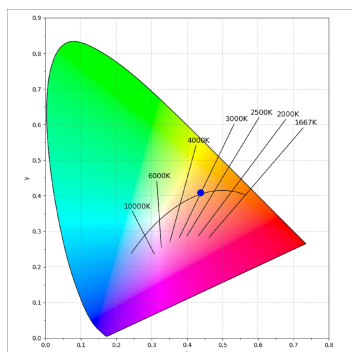

*Light output tolerance +/- 10%*

**CUSTOM MADE OPTIONS:**

HS2SR40SP930NB

HANCE G2 SEMIREC 4000 9WW SP BK

PHOTOMETRIC DATA :

HS2SR40SP930NB  
 $\eta = 100\%$   
 $I_{max} = 5192 \text{ cd/klm}$   
 UTE:  
 CIE: 102 100 100 100 100