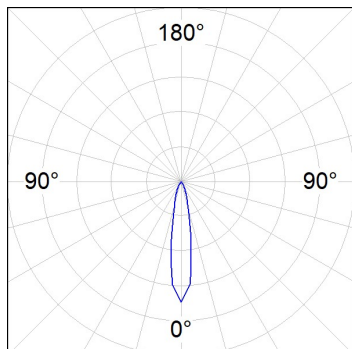

*Light output tolerance +/- 10%*

**CUSTOM MADE OPTIONS:**

HS2SR40SP930NB

HANCE G2 SEMIREC 4000 9WW SP BK

PHOTOMETRIC DATA :

HS2SR40SP930NB  
 $\eta = 100\%$   
 $I_{max} = 5192 \text{ cd/klm}$   
 UTE:  
 CIE: 102 100 100 100 100