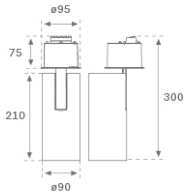

**HS2SR40SP930NB**

**HANCE G2 SEMIREC 4000 9WW SP BK**

**Description:**

LAMP semi-recessed multidirectional spotlight HANCE G2 SEMIREC 4000. Allowing 355° rotation and tilting up to 90°. Body made of die-cast aluminium for proper thermal management. Black polycarbonate injection moulded anti-glare ring. 20° spot reflector. LED COB, 3000K y CRI90. Electronic ON OFF control gear included. IP20, IK07 ratings. Insulation Class II. LED life time: 72.000 L80B10 (Ta=25°C). Available finishes: Textured white and textured black.

**Finish:** Texturised black RAL 9011

**Installation:** Semi-Recessed

**TECHNICAL SPECIFICATIONS:**

<b>Light output:</b>	3.789 lm	<b>°K :</b>	3000
<b>Plum:</b>	36,7W	<b>CRI :</b>	90
<b>Efficacy:</b>	103,2 lm/w	<b>R9 :</b>	61
<b>UGR:</b>	<19	<b>MacAdam:</b>	3
<b>Type:</b>	COB	<b>Power Supply:</b>	220-240V 50/60Hz
<b>LED Lifetime:</b>	72.000 L80B10 (Ta=25°C)	<b>Gear:</b>	Electronic
<b>Power:</b>	33W		

*Light output tolerance +/- 10%*

**CUSTOM MADE OPTIONS:**

HS2SR40SP930NB

HANCE G2 SEMIREC 4000 9WW SP BK

PHOTOMETRIC DATA :

HS2SR40SP930NB  
 $\eta = 100\%$   
 $I_{max} = 5192 \text{ cd/klm}$   
 UTE:  
 CIE: 102 100 100 100 100