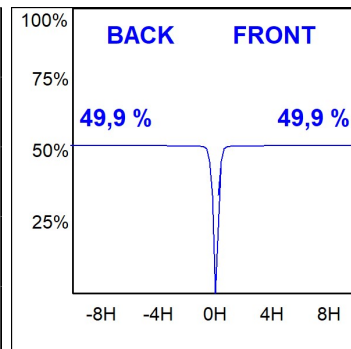

**HS2SR40SP930NB**

**HANCE G2 SEMIREC 4000 9WW SP BK**

**Description:**

LAMP semi-recessed multidirectional spotlight HANCE G2 SEMIREC 4000. Allowing 355° rotation and tilting up to 90°. Body made of die-cast aluminium for proper thermal management. Black polycarbonate injection moulded anti-glare ring. 20° spot reflector. LED COB, 3000K y CRI90. Electronic ON OFF control gear included. IP20, IK07 ratings. Insulation Class II. LED life time: 72.000 L80B10 (Ta=25°C). Available finishes: Textured white and textured black.

**Finish:** Texturised black RAL 9011

**Installation:** Semi-Recessed

**TECHNICAL SPECIFICATIONS:**

<b>Light output:</b>	3.789 lm	<b>°K :</b>	3000
<b>Plum:</b>	36,7W	<b>CRI :</b>	90
<b>Efficacy:</b>	103,2 lm/w	<b>R9 :</b>	61
<b>UGR:</b>	<19	<b>MacAdam:</b>	3
<b>Type:</b>	COB	<b>Power Supply:</b>	220-240V 50/60Hz
<b>LED Lifetime:</b>	72.000 L80B10 (Ta=25°C)	<b>Gear:</b>	Electronic
<b>Power:</b>	33W		

*Light output tolerance +/- 10%*

**CUSTOM MADE OPTIONS:**

HS2SR40SP930NB

HANCE G2 SEMIREC 4000 9WW SP BK

PHOTOMETRIC DATA :

HS2SR40SP930NB  
 $\eta = 100\%$   
 $I_{max} = 5192 \text{ cd/klm}$   
 UTE:  
 CIE: 102 100 100 100 100