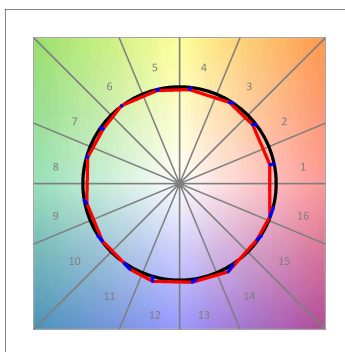

*Light output tolerance +/- 10%*

**CUSTOM MADE OPTIONS:**

HS2SR40SP930NB

HANCE G2 SEMIREC 4000 9WW SP BK

PHOTOMETRIC DATA :

HS2SR40SP930NB  
 $\eta = 100\%$   
 $I_{max} = 5192 \text{ cd/klm}$   
 UTE:  
 CIE: 102 100 100 100 100