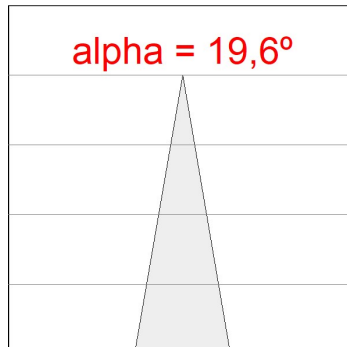

Finish: Texturised white RAL 9010

Installation: Semi-Recessed

TECHNICAL SPECIFICATIONS:

Light output:	2.911 lm	°K :	4000
Plum:	28,3W	CRI :	90
Efficacy:	102,9 lm/w	R9 :	64
UGR:	<19	MacAdam:	3
Type:	COB	Power Supply:	220-240V 50/60Hz
LED Lifetime:	72.000 L80B10 (Ta=25°C)	Gear:	Electronic
Power:	25W		

Light output tolerance +/- 10%

CUSTOM MADE OPTIONS:

HS2SR30SP940NW

HANCE G2 SEMIREC 3000 9NW SP WH

PHOTOMETRIC DATA :

HS2SR30SP940NW
 $\eta = 100\%$
 $I_{max} = 5192 \text{ cd/klm}$
 UTE:
 CIE: 102 100 100 100 100