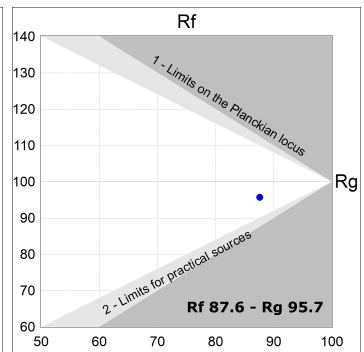

Finish: Texturised white RAL 9010

Installation: Semi-Recessed

TECHNICAL SPECIFICATIONS:

Light output:	2.911 lm	°K :	4000
Plum:	28,3W	CRI :	90
Efficacy:	102,9 lm/w	R9 :	64
UGR:	<19	MacAdam:	3
Type:	COB	Power Supply:	220-240V 50/60Hz
LED Lifetime:	72.000 L80B10 (Ta=25°C)	Gear:	Electronic
Power:	25W		

Light output tolerance +/- 10%

CUSTOM MADE OPTIONS:

HS2SR30SP940NW

HANCE G2 SEMIREC 3000 9NW SP WH

PHOTOMETRIC DATA :

HS2SR30SP940NW
 $\eta = 100\%$
 $I_{max} = 5192 \text{ cd/klm}$
 UTE:
 CIE: 102 100 100 100 100