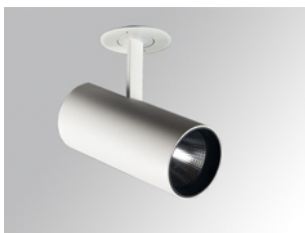

HS2SR30SP940NW

HANCE G2 SEMIREC 3000 9NW SP WH

Description:

LAMP semi-recessed multidirectional spotlight HANCE G2 SEMIREC 3000. Allowing 355° rotation and tilting up to 90°. Body made of die-cast aluminium for proper thermal management. Black polycarbonate injection moulded anti-glare ring. 20° spot reflector. LED COB, 4000K y CRI90. Electronic ON OFF control gear included. IP20, IK07 ratings. Insulation Class II. LED life time: 72.000 L80B10 (Ta=25°C). Available finishes: Textured white and textured black.

Finish: Texturised white RAL 9010

Installation: Semi-Recessed

TECHNICAL SPECIFICATIONS:

Light output:	2.911 lm	°K :	4000
Plum:	28,3W	CRI :	90
Efficacy:	102,9 lm/w	R9 :	64
UGR:	<19	MacAdam:	3
Type:	COB	Power Supply:	220-240V 50/60Hz
LED Lifetime:	72.000 L80B10 (Ta=25°C)	Gear:	Electronic
Power:	25W		