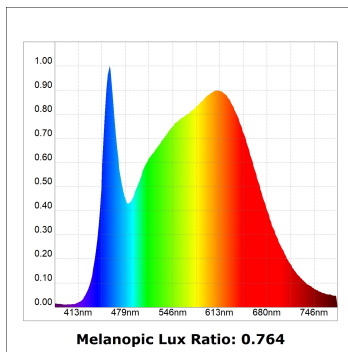

Finish: Texturised white RAL 9010

Installation: Semi-Recessed

TECHNICAL SPECIFICATIONS:

Light output:	2.911 lm	°K :	4000
Plum:	28,3W	CRI :	90
Efficacy:	102,9 lm/w	R9 :	64
UGR:	<19	MacAdam:	3
Type:	COB	Power Supply:	220-240V 50/60Hz
LED Lifetime:	72.000 L80B10 (Ta=25°C)	Gear:	Electronic
Power:	25W		

Light output tolerance +/- 10%

CUSTOM MADE OPTIONS:

HS2SR30SP940NW

HANCE G2 SEMIREC 3000 9NW SP WH

PHOTOMETRIC DATA :

HS2SR30SP940NW
 $\eta = 100\%$
 $I_{max} = 5192 \text{ cd/klm}$
 UTE:
 CIE: 102 100 100 100 100