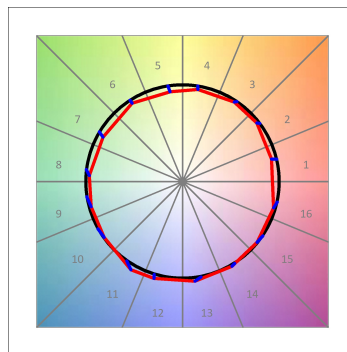

HS2SR30SP940NW

HANCE G2 SEMIREC 3000 9NW SP WH

PHOTOMETRIC DATA :

HS2SR30SP940NW
 $\eta = 100\%$
 $I_{max} = 5192 \text{ cd/klm}$
UTE:
CIE: 102 100 100 100 100