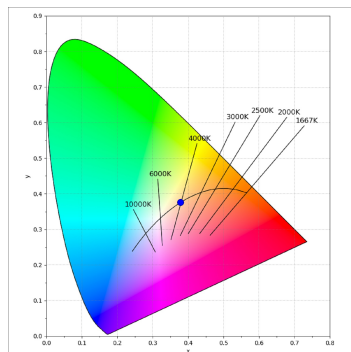

Finish: Texturised white RAL 9010

Installation: Semi-Recessed

TECHNICAL SPECIFICATIONS:

Light output:	2.911 lm	°K :	4000
Plum:	28,3W	CRI :	90
Efficacy:	102,9 lm/w	R9 :	64
UGR:	<19	MacAdam:	3
Type:	COB	Power Supply:	220-240V 50/60Hz
LED Lifetime:	72.000 L80B10 (Ta=25°C)	Gear:	Electronic
Power:	25W		

Light output tolerance +/- 10%

CUSTOM MADE OPTIONS:

HS2SR30SP940NW

HANCE G2 SEMIREC 3000 9NW SP WH

PHOTOMETRIC DATA :

HS2SR30SP940NW
 $\eta = 100\%$
 $I_{max} = 5192 \text{ cd/klm}$
 UTE:
 CIE: 102 100 100 100 100