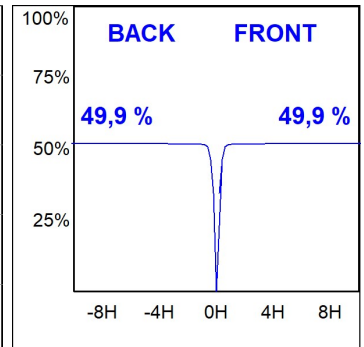

Finish: Texturised white RAL 9010

Installation: Semi-Recessed

TECHNICAL SPECIFICATIONS:

Light output:	2.911 lm	°K :	4000
Plum:	28,3W	CRI :	90
Efficacy:	102,9 lm/w	R9 :	64
UGR:	<19	MacAdam:	3
Type:	COB	Power Supply:	220-240V 50/60Hz
LED Lifetime:	72.000 L80B10 (Ta=25°C)	Gear:	Electronic
Power:	25W		

Light output tolerance +/- 10%

CUSTOM MADE OPTIONS:

HS2SR30SP940NW

HANCE G2 SEMIREC 3000 9NW SP WH

PHOTOMETRIC DATA :

HS2SR30SP940NW
 $\eta = 100\%$
 $I_{max} = 5192 \text{ cd/klm}$
 UTE:
 CIE: 102 100 100 100 100