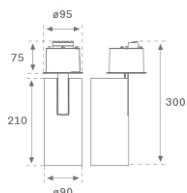

HS2SR30SP940NW

HANCE G2 SEMIREC 3000 9NW SP WH

Description:

LAMP semi-recessed multidirectional spotlight HANCE G2 SEMIREC 3000. Allowing 355° rotation and tilting up to 90°. Body made of die-cast aluminium for proper thermal management. Black polycarbonate injection moulded anti-glare ring. 20° spot reflector. LED COB, 4000K y CRI90. Electronic ON OFF control gear included. IP20, IK07 ratings. Insulation Class II. LED life time: 72.000 L80B10 (Ta=25°C). Available finishes: Textured white and textured black.

Finish: Texturised white RAL 9010

Installation: Semi-Recessed

TECHNICAL SPECIFICATIONS:

Light output:	2.911 lm	°K :	4000
Plum:	28,3W	CRI :	90
Efficacy:	102,9 lm/w	R9 :	64
UGR:	<19	MacAdam:	3
Type:	COB	Power Supply:	220-240V 50/60Hz
LED Lifetime:	72.000 L80B10 (Ta=25°C)	Gear:	Electronic
Power:	25W		

Light output tolerance +/- 10%

CUSTOM MADE OPTIONS:

HS2SR30SP940NW

HANCE G2 SEMIREC 3000 9NW SP WH

PHOTOMETRIC DATA :

HS2SR30SP940NW
 $\eta = 100\%$
 $I_{max} = 5192 \text{ cd/klm}$
 UTE:
 CIE: 102 100 100 100 100