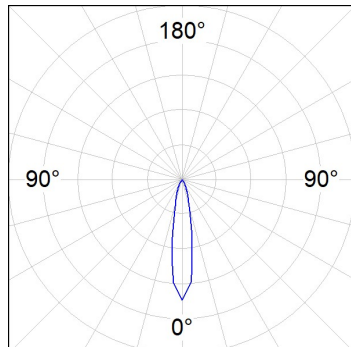

Finish: Texturised white RAL 9010

Installation: Semi-Recessed

TECHNICAL SPECIFICATIONS:

Light output:	2.911 lm	°K :	4000
Plum:	28,3W	CRI :	90
Efficacy:	102,9 lm/w	R9 :	64
UGR:	<19	MacAdam:	3
Type:	COB	Power Supply:	220-240V 50/60Hz
LED Lifetime:	72.000 L80B10 (Ta=25°C)	Gear:	Electronic
Power:	25W		

Light output tolerance +/- 10%

CUSTOM MADE OPTIONS:

HS2SR30SP940NW

HANCE G2 SEMIREC 3000 9NW SP WH

PHOTOMETRIC DATA :

HS2SR30SP940NW
 $\eta = 100\%$
 $I_{max} = 5192 \text{ cd/klm}$
 UTE:
 CIE: 102 100 100 100 100