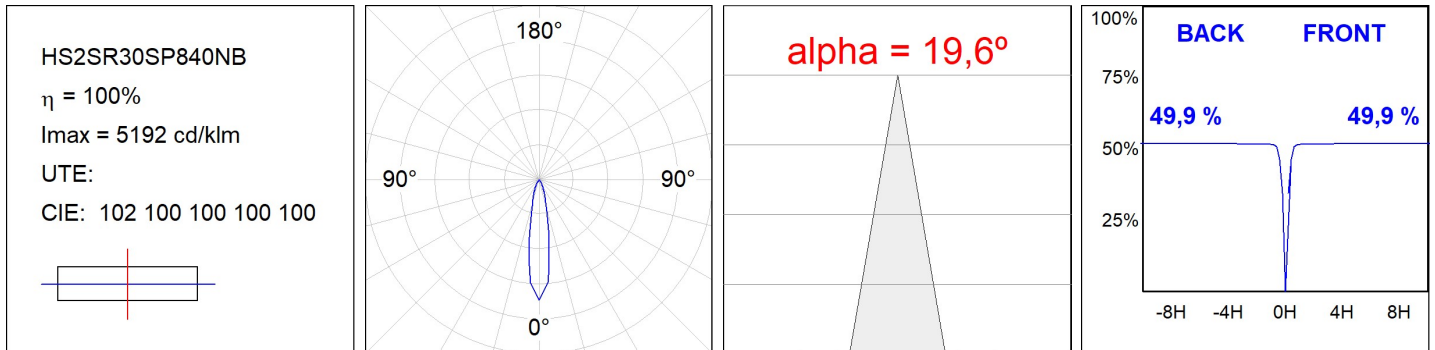

**Finish:** Texturised black RAL 9011

**Installation:** Semi-Recessed

**TECHNICAL SPECIFICATIONS:**

<b>Light output:</b>	3.419 lm	<b>°K :</b>	4000
<b>Plum:</b>	28,3W	<b>CRI :</b>	80
<b>Efficacy:</b>	120,8 lm/w	<b>R9 :</b>	64
<b>UGR:</b>	<19	<b>MacAdam:</b>	3
<b>Type:</b>	COB	<b>Power Supply:</b>	220-240V 50/60Hz
<b>LED Lifetime:</b>	72.000 L80B10 (Ta=25°C)	<b>Gear:</b>	Electronic
<b>Power:</b>	25W		

*Light output tolerance +/- 10%*

**CUSTOM MADE OPTIONS:**

HS2SR30SP840NB

HANCE G2 SEMIREC 3000 NW SP BK

PHOTOMETRIC DATA :

**ACCESORIES :**

**Optical**

**Product code:**  
HS2HO75