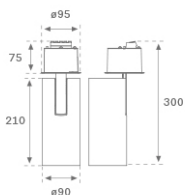

**HS2SR30SP840NB**

**HANCE G2 SEMIREC 3000 NW SP BK**

**Description:**

LAMP semi-recessed multidirectional spotlight HANCE G2 SEMIREC 3000. Allowing 355° rotation and tilting up to 90°. Body made of die-cast aluminium for proper thermal management. Black polycarbonate injection moulded anti-glare ring. 20° spot reflector. LED COB, 4000K y CRI80. Electronic ON OFF control gear included. IP20, IK07 ratings. Insulation Class II. LED life time: 72.000 L80B10 (Ta=25°C). Available finishes: Textured white and textured black.

**Finish:** Texturised black RAL 9011

**Installation:** Semi-Recessed

**TECHNICAL SPECIFICATIONS:**

<b>Light output:</b>	3.419 lm	<b>°K :</b>	4000
<b>Plum:</b>	28,3W	<b>CRI :</b>	80
<b>Efficacy:</b>	120,8 lm/w	<b>R9 :</b>	64
<b>UGR:</b>	<19	<b>MacAdam:</b>	3
<b>Type:</b>	COB	<b>Power Supply:</b>	220-240V 50/60Hz
<b>LED Lifetime:</b>	72.000 L80B10 (Ta=25°C)	<b>Gear:</b>	Electronic
<b>Power:</b>	25W		