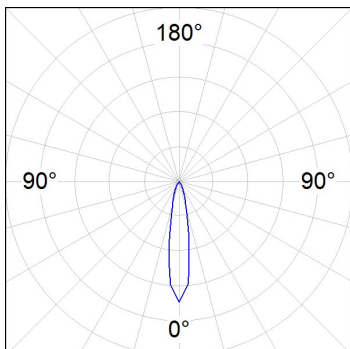

Light output tolerance +/- 10%

CUSTOM MADE OPTIONS:

HS2SR30SP840DB

HANCE G2 SEMIREC 3000 NW SP DALI BK

PHOTOMETRIC DATA :

HS2SR30SP840DB
 $\eta = 100\%$
 $I_{max} = 5192 \text{ cd/klm}$
UTE:
CIE: 102 100 100 100 100