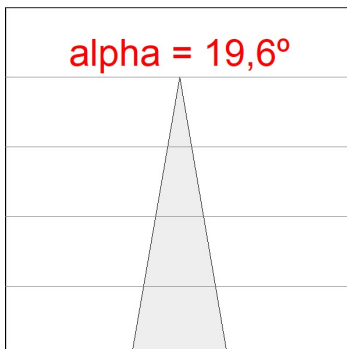

Light output tolerance +/- 10%

CUSTOM MADE OPTIONS:

HS2SR30SP840DB

HANCE G2 SEMIREC 3000 NW SP DALI BK

PHOTOMETRIC DATA :

HS2SR30SP840DB
 $\eta = 100\%$
 $I_{max} = 5192 \text{ cd/klm}$
UTE:
CIE: 102 100 100 100 100