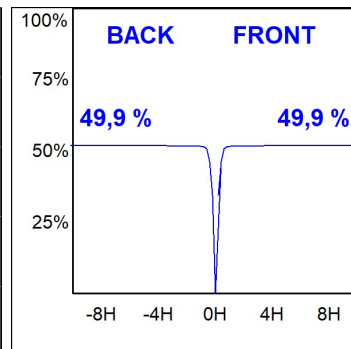

Finish: Texturised black RAL 9011

Installation: Semi-Recessed

TECHNICAL SPECIFICATIONS:

Light output:	3.419 lm	°K :	4000
Plum:	28,3W	CRI :	80
Efficacy:	120,8 lm/w	R9 :	64
UGR:	<19	MacAdam:	3
Type:	COB	Power Supply:	220-240V 50/60Hz
LED Lifetime:	72.000 L80B10 (Ta=25°C)	Gear:	Adjustable DALI
Power:	25W		

Light output tolerance +/- 10%

CUSTOM MADE OPTIONS:

HS2SR30SP840DB

HANCE G2 SEMIREC 3000 NW SP DALI BK

PHOTOMETRIC DATA :

HS2SR30SP840DB
 $\eta = 100\%$
 $I_{max} = 5192 \text{ cd/klm}$
UTE:
CIE: 102 100 100 100 100