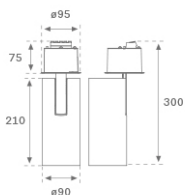

HS2SR30SP840DB

HANCE G2 SEMIREC 3000 NW SP DALI BK

Description:

LAMP semi-recessed multidirectional spotlight HANCE G2 SEMIREC 3000. Allowing 355° rotation and tilting up to 90°. Body made of die-cast aluminium for proper thermal management. Black polycarbonate injection moulded anti-glare ring. 20° spot reflector. LED COB, 4000K and CRI80. Electronic DALI control gear included. IP20, IK07 ratings. Insulation Class II. LED life time: 72.000 L80B10 (Ta=25°C). Available finishes: Textured white and textured black.

Finish: Texturised black RAL 9011

Installation: Semi-Recessed

TECHNICAL SPECIFICATIONS:

Light output:	3.419 lm	°K :	4000
Plum:	28,3W	CRI :	80
Efficacy:	120,8 lm/w	R9 :	64
UGR:	<19	MacAdam:	3
Type:	COB	Power Supply:	220-240V 50/60Hz
LED Lifetime:	72.000 L80B10 (Ta=25°C)	Gear:	Adjustable DALI
Power:	25W		

Light output tolerance +/- 10%

CUSTOM MADE OPTIONS:

HS2SR30SP840DB

HANCE G2 SEMIREC 3000 NW SP DALI BK

PHOTOMETRIC DATA :

HS2SR30SP840DB
 $\eta = 100\%$
 $I_{max} = 5192 \text{ cd/klm}$
UTE:
CIE: 102 100 100 100 100