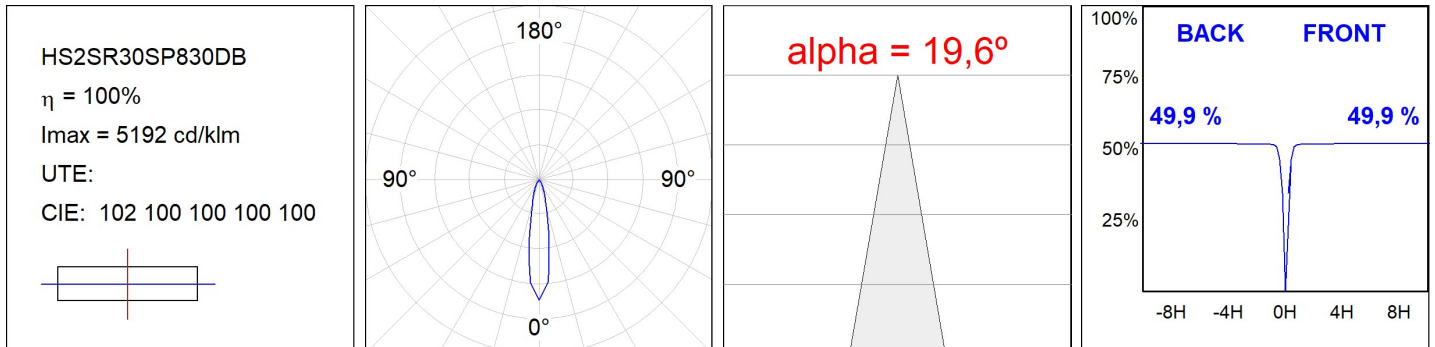

**Finish:** Texturised black RAL 9011

**Installation:** Semi-Recessed

**TECHNICAL SPECIFICATIONS:**

<b>Light output:</b>	3.233 lm	<b>°K :</b>	3000
<b>Plum:</b>	28,3W	<b>CRI :</b>	80
<b>Efficacy:</b>	114,2 lm/w	<b>R9 :</b>	61
<b>UGR:</b>	<19	<b>MacAdam:</b>	3
<b>Type:</b>	COB	<b>Power Supply:</b>	220-240V 50/60Hz
<b>LED Lifetime:</b>	72.000 L80B10 (Ta=25°C)	<b>Gear:</b>	Adjustable DALI
<b>Power:</b>	25W		

*Light output tolerance +/- 10%*

**CUSTOM MADE OPTIONS:**

HS2SR30SP830DB

HANCE G2 SEMIREC 3000 WW SP DALI BK

PHOTOMETRIC DATA :

**ACCESORIES :**

**Optical**

**Product code:**