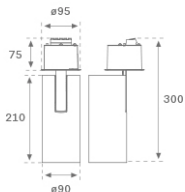

**HS2SR30SP830DB**

**HANCE G2 SEMIREC 3000 WW SP DALI BK**

**Description:**

LAMP semi-recessed multidirectional spotlight HANCE G2 SEMIREC 3000. Allowing 355° rotation and tilting up to 90°. Body made of die-cast aluminium for proper thermal management. Black polycarbonate injection moulded anti-glare ring. 20° spot reflector. LED COB, 3000K and CRI80. Electronic DALI control gear included. IP20, IK07 ratings. Insulation Class II. LED life time: 72.000 L80B10 (Ta=25°C). Available finishes: Textured white and textured black.

**Finish:** Texturised black RAL 9011

**Installation:** Semi-Recessed

**TECHNICAL SPECIFICATIONS:**

<b>Light output:</b>	3.233 lm	<b>°K :</b>	3000
<b>Plum:</b>	28,3W	<b>CRI :</b>	80
<b>Efficacy:</b>	114,2 lm/w	<b>R9 :</b>	61
<b>UGR:</b>	<19	<b>MacAdam:</b>	3
<b>Type:</b>	COB	<b>Power Supply:</b>	220-240V 50/60Hz
<b>LED Lifetime:</b>	72.000 L80B10 (Ta=25°C)	<b>Gear:</b>	Adjustable DALI
<b>Power:</b>	25W		