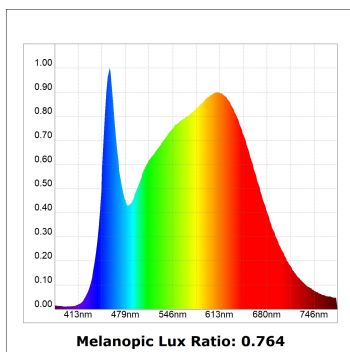

Finish: Texturised white RAL 9010

Installation: Semi-Recessed

TECHNICAL SPECIFICATIONS:

| | | | |
|----------------------|-------------------------|----------------------|------------------|
| Light output: | 3.022 lm | °K : | 4000 |
| Plum: | 28,3W | CRI : | 90 |
| Efficacy: | 106,8 lm/w | R9 : | 64 |
| UGR: | <19 | MacAdam: | 3 |
| Type: | COB | Power Supply: | 220-240V 50/60Hz |
| LED Lifetime: | 72.000 L80B10 (Ta=25°C) | Gear: | Adjustable DALI |
| Power: | 25W | | |

Light output tolerance +/- 10%

CUSTOM MADE OPTIONS:

HS2SR30MF940DW

HANCE G2 SEMIREC 3000 9NW MFL DALI WH

PHOTOMETRIC DATA :

HS2SR30MF940DW
 $\eta = 100\%$
 $I_{max} = 3926 \text{ cd/klm}$
 UTE:
 CIE: 101 100 100 100 100