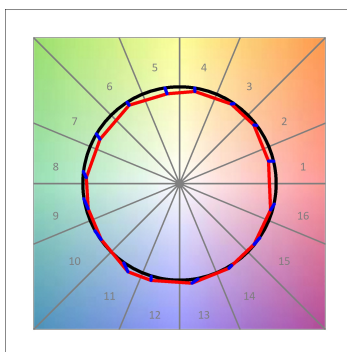

Finish: Texturised white RAL 9010

Installation: Semi-Recessed

TECHNICAL SPECIFICATIONS:

| | | | |
|----------------------|-------------------------|----------------------|------------------|
| Light output: | 3.022 lm | °K : | 4000 |
| Plum: | 28,3W | CRI : | 90 |
| Efficacy: | 106,8 lm/w | R9 : | 64 |
| UGR: | <19 | MacAdam: | 3 |
| Type: | COB | Power Supply: | 220-240V 50/60Hz |
| LED Lifetime: | 72.000 L80B10 (Ta=25°C) | Gear: | Adjustable DALI |
| Power: | 25W | | |

Light output tolerance +/- 10%

CUSTOM MADE OPTIONS:

HS2SR30MF940DW

HANCE G2 SEMIREC 3000 9NW MFL DALI WH

PHOTOMETRIC DATA :

HS2SR30MF940DW
 $\eta = 100\%$
 $I_{max} = 3926 \text{ cd/klm}$
 UTE:
 CIE: 101 100 100 100 100