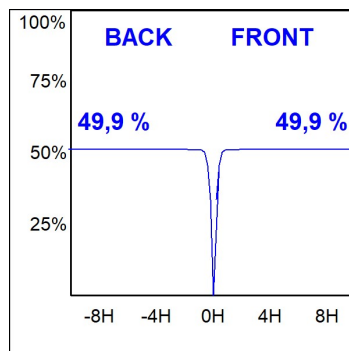

Finish: Texturised white RAL 9010

Installation: Semi-Recessed

TECHNICAL SPECIFICATIONS:

| | | | |
|----------------------|-------------------------|----------------------|------------------|
| Light output: | 3.022 lm | °K : | 4000 |
| Plum: | 28,3W | CRI : | 90 |
| Efficacy: | 106,8 lm/w | R9 : | 64 |
| UGR: | <19 | MacAdam: | 3 |
| Type: | COB | Power Supply: | 220-240V 50/60Hz |
| LED Lifetime: | 72.000 L80B10 (Ta=25°C) | Gear: | Adjustable DALI |
| Power: | 25W | | |

Light output tolerance +/- 10%

CUSTOM MADE OPTIONS:

HS2SR30MF940DW

HANCE G2 SEMIREC 3000 9NW MFL DALI WH

PHOTOMETRIC DATA :

HS2SR30MF940DW
 $\eta = 100\%$
 $I_{max} = 3926 \text{ cd/klm}$
 UTE:
 CIE: 101 100 100 100 100