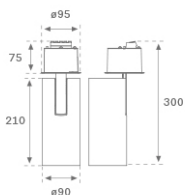

HS2SR30MF940DW

HANCE G2 SEMIREC 3000 9NW MFL DALI WH

Description:

LAMP semi-recessed multidirectional spotlight HANCE G2 SEMIREC 3000. Allowing 355° rotation and tilting up to 90°. Body made of die-cast aluminium for proper thermal management. Black polycarbonate injection moulded anti-glare ring. 25° middle flood reflector. LED COB, 4000K and CRI90. Electronic DALI control gear included. IP20, IK07 ratings. Insulation Class II. LED life time: 72.000 L80B10 (Ta=25°C). Available finishes: Textured white and textured black.

Finish: Texturised white RAL 9010

Installation: Semi-Recessed

TECHNICAL SPECIFICATIONS:

| | | | |
|----------------------|-------------------------|----------------------|------------------|
| Light output: | 3.022 lm | °K : | 4000 |
| Plum: | 28,3W | CRI : | 90 |
| Efficacy: | 106,8 lm/w | R9 : | 64 |
| UGR: | <19 | MacAdam: | 3 |
| Type: | COB | Power Supply: | 220-240V 50/60Hz |
| LED Lifetime: | 72.000 L80B10 (Ta=25°C) | Gear: | Adjustable DALI |
| Power: | 25W | | |

Light output tolerance +/- 10%

CUSTOM MADE OPTIONS:

HS2SR30MF940DW

HANCE G2 SEMIREC 3000 9NW MFL DALI WH

PHOTOMETRIC DATA :

HS2SR30MF940DW
 $\eta = 100\%$
 $I_{max} = 3926 \text{ cd/klm}$
 UTE:
 CIE: 101 100 100 100 100