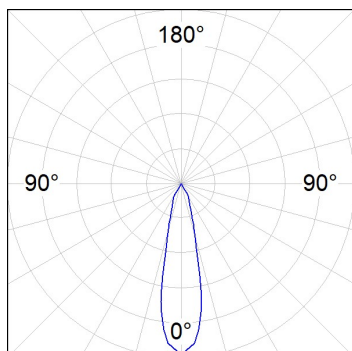

Finish: Texturised white RAL 9010

Installation: Semi-Recessed

TECHNICAL SPECIFICATIONS:

| | | | |
|----------------------|-------------------------|----------------------|------------------|
| Light output: | 3.022 lm | °K : | 4000 |
| Plum: | 28,3W | CRI : | 90 |
| Efficacy: | 106,8 lm/w | R9 : | 64 |
| UGR: | <19 | MacAdam: | 3 |
| Type: | COB | Power Supply: | 220-240V 50/60Hz |
| LED Lifetime: | 72.000 L80B10 (Ta=25°C) | Gear: | Adjustable DALI |
| Power: | 25W | | |

Light output tolerance +/- 10%

CUSTOM MADE OPTIONS:

HS2SR30MF940DW

HANCE G2 SEMIREC 3000 9NW MFL DALI WH

PHOTOMETRIC DATA :

HS2SR30MF940DW
 $\eta = 100\%$
 $I_{max} = 3926 \text{ cd/klm}$
 UTE:
 CIE: 101 100 100 100 100