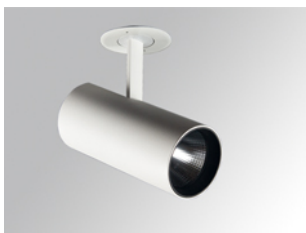

HS2SR30MF940DW

HANCE G2 SEMIREC 3000 9NW MFL DALI WH

Description:

LAMP semi-recessed multidirectional spotlight HANCE G2 SEMIREC 3000. Allowing 355° rotation and tilting up to 90°. Body made of die-cast aluminium for proper thermal management. Black polycarbonate injection moulded anti-glare ring. 25° middle flood reflector. LED COB, 4000K and CRI90. Electronic DALI control gear included. IP20, IK07 ratings. Insulation Class II. LED life time: 72.000 L80B10 (Ta=25°C). Available finishes: Textured white and textured black.

Finish: Texturised white RAL 9010

Installation: Semi-Recessed

TECHNICAL SPECIFICATIONS:

| | | | |
|----------------------|-------------------------|----------------------|------------------|
| Light output: | 3.022 lm | °K : | 4000 |
| Plum: | 28,3W | CRI : | 90 |
| Efficacy: | 106,8 lm/w | R9 : | 64 |
| UGR: | <19 | MacAdam: | 3 |
| Type: | COB | Power Supply: | 220-240V 50/60Hz |
| LED Lifetime: | 72.000 L80B10 (Ta=25°C) | Gear: | Adjustable DALI |
| Power: | 25W | | |