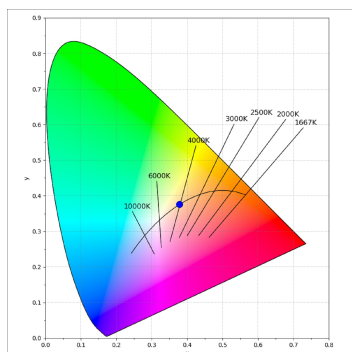

Finish: Texturised white RAL 9010

Installation: Semi-Recessed

TECHNICAL SPECIFICATIONS:

| | | | |
|----------------------|-------------------------|----------------------|------------------|
| Light output: | 3.022 lm | °K : | 4000 |
| Plum: | 28,3W | CRI : | 90 |
| Efficacy: | 106,8 lm/w | R9 : | 64 |
| UGR: | <19 | MacAdam: | 3 |
| Type: | COB | Power Supply: | 220-240V 50/60Hz |
| LED Lifetime: | 72.000 L80B10 (Ta=25°C) | Gear: | Adjustable DALI |
| Power: | 25W | | |

Light output tolerance +/- 10%

CUSTOM MADE OPTIONS:

HS2SR30MF940DW

HANCE G2 SEMIREC 3000 9NW MFL DALI WH

PHOTOMETRIC DATA :

HS2SR30MF940DW
 $\eta = 100\%$
 $I_{max} = 3926 \text{ cd/klm}$
 UTE:
 CIE: 101 100 100 100 100