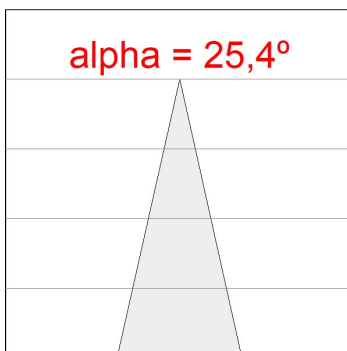

Light output tolerance +/- 10%

CUSTOM MADE OPTIONS:

HS2SR30MF940DW

HANCE G2 SEMIREC 3000 9NW MFL DALI WH

PHOTOMETRIC DATA :

HS2SR30MF940DW
 $\eta = 100\%$
 $I_{max} = 3926 \text{ cd/klm}$
 UTE:
 CIE: 101 100 100 100 100