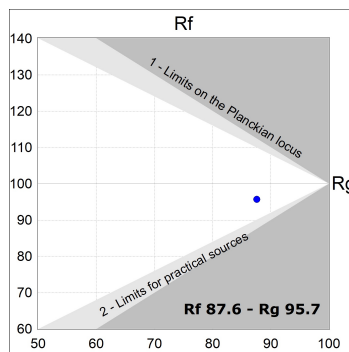

Finish: Texturised white RAL 9010

Installation: Semi-Recessed

TECHNICAL SPECIFICATIONS:

| | | | |
|----------------------|-------------------------|----------------------|------------------|
| Light output: | 3.022 lm | °K : | 4000 |
| Plum: | 28,3W | CRI : | 90 |
| Efficacy: | 106,8 lm/w | R9 : | 64 |
| UGR: | <19 | MacAdam: | 3 |
| Type: | COB | Power Supply: | 220-240V 50/60Hz |
| LED Lifetime: | 72.000 L80B10 (Ta=25°C) | Gear: | Adjustable DALI |
| Power: | 25W | | |

Light output tolerance +/- 10%

CUSTOM MADE OPTIONS:

HS2SR30MF940DW

HANCE G2 SEMIREC 3000 9NW MFL DALI WH

PHOTOMETRIC DATA :

HS2SR30MF940DW
 $\eta = 100\%$
 $I_{max} = 3926 \text{ cd/klm}$
 UTE:
 CIE: 101 100 100 100 100