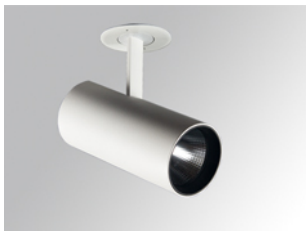

HS2SR30MF830NW

HANCE G2 SEMIREC 3000 WW MFL WH

Description:

LAMP semi-recessed multidirectional spotlight HANCE G2 SEMIREC 3000. Allowing 355° rotation and tilting up to 90°. Body made of die-cast aluminium for proper thermal management. Black polycarbonate injection moulded anti-glare ring. 25° middle flood reflector. LED COB, 3000K y CRI80. Electronic ON OFF control gear included. IP20, IK07 ratings. Insulation Class II. LED life time: 72.000 L80B10 (Ta=25°C). Available finishes: Textured white and textured black.

Finish: Texturised white RAL 9010

Installation: Semi-Recessed

TECHNICAL SPECIFICATIONS:

Light output:	3.356 lm	°K :	3000
Plum:	28,3W	CRI :	80
Efficacy:	118,6 lm/w	R9 :	61
UGR:	<19	MacAdam:	3
Type:	COB	Power Supply:	220-240V 50/60Hz
LED Lifetime:	72.000 L80B10 (Ta=25°C)	Gear:	Electronic
Power:	25W		