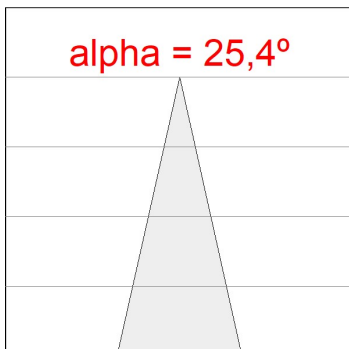

Light output tolerance +/- 10%

CUSTOM MADE OPTIONS:

HS2SR30MF830NW

HANCE G2 SEMIREC 3000 WW MFL WH

PHOTOMETRIC DATA :

HS2SR30MF830NW
 $\eta = 100\%$
 $I_{max} = 3926 \text{ cd/klm}$
UTE:
CIE: 101 100 100 100 100