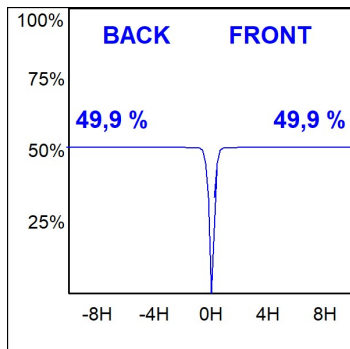

Finish: Texturised white RAL 9010

Installation: Semi-Recessed

TECHNICAL SPECIFICATIONS:

Light output:	3.356 lm	°K :	3000
Plum:	28,3W	CRI :	80
Efficacy:	118,6 lm/w	R9 :	61
UGR:	<19	MacAdam:	3
Type:	COB	Power Supply:	220-240V 50/60Hz
LED Lifetime:	72.000 L80B10 (Ta=25°C)	Gear:	Electronic
Power:	25W		

Light output tolerance +/- 10%

CUSTOM MADE OPTIONS:

HS2SR30MF830NW

HANCE G2 SEMIREC 3000 WW MFL WH

PHOTOMETRIC DATA :

HS2SR30MF830NW
 $\eta = 100\%$
 $I_{max} = 3926 \text{ cd/klm}$
UTE:
CIE: 101 100 100 100 100