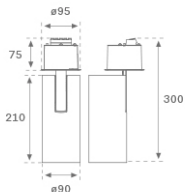

HS2SR30MF830NW

HANCE G2 SEMIREC 3000 WW MFL WH

Description:

LAMP semi-recessed multidirectional spotlight HANCE G2 SEMIREC 3000. Allowing 355° rotation and tilting up to 90°. Body made of die-cast aluminium for proper thermal management. Black polycarbonate injection moulded anti-glare ring. 25° middle flood reflector. LED COB, 3000K y CRI80. Electronic ON OFF control gear included. IP20, IK07 ratings. Insulation Class II. LED life time: 72.000 L80B10 (Ta=25°C). Available finishes: Textured white and textured black.

Finish: Texturised white RAL 9010

Installation: Semi-Recessed

TECHNICAL SPECIFICATIONS:

Light output:	3.356 lm	°K :	3000
Plum:	28,3W	CRI :	80
Efficacy:	118,6 lm/w	R9 :	61
UGR:	<19	MacAdam:	3
Type:	COB	Power Supply:	220-240V 50/60Hz
LED Lifetime:	72.000 L80B10 (Ta=25°C)	Gear:	Electronic
Power:	25W		

Light output tolerance +/- 10%

CUSTOM MADE OPTIONS:

HS2SR30MF830NW

HANCE G2 SEMIREC 3000 WW MFL WH

PHOTOMETRIC DATA :

HS2SR30MF830NW
 $\eta = 100\%$
 $I_{max} = 3926 \text{ cd/klm}$
UTE:
CIE: 101 100 100 100 100