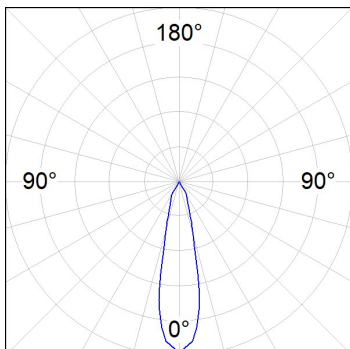

Finish: Texturised white RAL 9010

Installation: Semi-Recessed

TECHNICAL SPECIFICATIONS:

Light output:	3.356 lm	°K :	3000
Plum:	28,3W	CRI :	80
Efficacy:	118,6 lm/w	R9 :	61
UGR:	<19	MacAdam:	3
Type:	COB	Power Supply:	220-240V 50/60Hz
LED Lifetime:	72.000 L80B10 (Ta=25°C)	Gear:	Electronic
Power:	25W		

Light output tolerance +/- 10%

CUSTOM MADE OPTIONS:

HS2SR30MF830NW

HANCE G2 SEMIREC 3000 WW MFL WH

PHOTOMETRIC DATA :

HS2SR30MF830NW
 $\eta = 100\%$
 $I_{max} = 3926 \text{ cd/klm}$
UTE:
CIE: 101 100 100 100 100