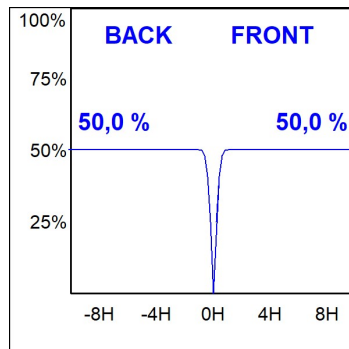

Finish: Texturised white RAL 9010

Installation: Semi-Recessed

TECHNICAL SPECIFICATIONS:

Light output:	2.826 lm	°K :	4000
Plum:	28,3W	CRI :	90
Efficacy:	99,9 lm/w	R9 :	64
UGR:	<19	MacAdam:	3
Type:	COB	Power Supply:	220-240V 50/60Hz
LED Lifetime:	72.000 L80B10 (Ta=25°C)	Gear:	Electronic
Power:	25W		

Light output tolerance +/- 10%

CUSTOM MADE OPTIONS:

HS2SR30FL940NW

HANCE G2 SEMIREC 3000 9NW FL WH

PHOTOMETRIC DATA :

HS2SR30FL940NW
 $\eta = 100\%$
 $I_{max} = 2005 \text{ cd/klm}$
 UTE:
 CIE: 100 100 100 100 100