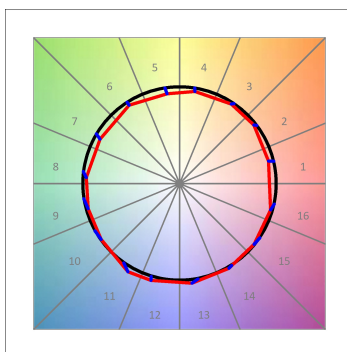

Finish: Texturised white RAL 9010

Installation: Semi-Recessed

TECHNICAL SPECIFICATIONS:

Light output:	2.826 lm	°K :	4000
Plum:	28,3W	CRI :	90
Efficacy:	99,9 lm/w	R9 :	64
UGR:	<19	MacAdam:	3
Type:	COB	Power Supply:	220-240V 50/60Hz
LED Lifetime:	72.000 L80B10 (Ta=25°C)	Gear:	Electronic
Power:	25W		

Light output tolerance +/- 10%

CUSTOM MADE OPTIONS:

HS2SR30FL940NW

HANCE G2 SEMIREC 3000 9NW FL WH

PHOTOMETRIC DATA :

HS2SR30FL940NW
 $\eta = 100\%$
 $I_{max} = 2005 \text{ cd/klm}$
 UTE:
 CIE: 100 100 100 100 100