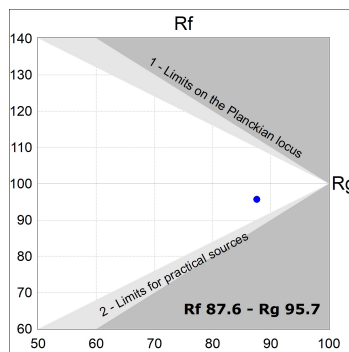

Finish: Texturised white RAL 9010

Installation: Semi-Recessed

TECHNICAL SPECIFICATIONS:

Light output:	2.826 lm	°K :	4000
Plum:	28,3W	CRI :	90
Efficacy:	99,9 lm/w	R9 :	64
UGR:	<19	MacAdam:	3
Type:	COB	Power Supply:	220-240V 50/60Hz
LED Lifetime:	72.000 L80B10 (Ta=25°C)	Gear:	Electronic
Power:	25W		

Light output tolerance +/- 10%

CUSTOM MADE OPTIONS:

HS2SR30FL940NW

HANCE G2 SEMIREC 3000 9NW FL WH

PHOTOMETRIC DATA :

HS2SR30FL940NW
 $\eta = 100\%$
 $I_{max} = 2005 \text{ cd/klm}$
 UTE:
 CIE: 100 100 100 100 100