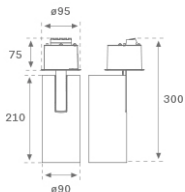

HS2SR30FL940NW

HANCE G2 SEMIREC 3000 9NW FL WH

Description:

LAMP semi-recessed multidirectional spotlight HANCE G2 SEMIREC 3000. Allowing 355° rotation and tilting up to 90°. Body made of die-cast aluminium for proper thermal management. Black polycarbonate injection moulded anti-glare ring. 35° flood reflector. LED COB, 4000K y CRI90. Electronic ON OFF control gear included. IP20, IK07 ratings. Insulation Class II. LED life time: 72.000 L80B10 (Ta=25°C). Available finishes: Textured white and textured black.

Finish: Texturised white RAL 9010

Installation: Semi-Recessed

TECHNICAL SPECIFICATIONS:

Light output:	2.826 lm	°K :	4000
Plum:	28,3W	CRI :	90
Efficacy:	99,9 lm/w	R9 :	64
UGR:	<19	MacAdam:	3
Type:	COB	Power Supply:	220-240V 50/60Hz
LED Lifetime:	72.000 L80B10 (Ta=25°C)	Gear:	Electronic
Power:	25W		

Light output tolerance +/- 10%

CUSTOM MADE OPTIONS:

HS2SR30FL940NW

HANCE G2 SEMIREC 3000 9NW FL WH

PHOTOMETRIC DATA :

HS2SR30FL940NW
 $\eta = 100\%$
 $I_{max} = 2005 \text{ cd/klm}$
 UTE:
 CIE: 100 100 100 100 100