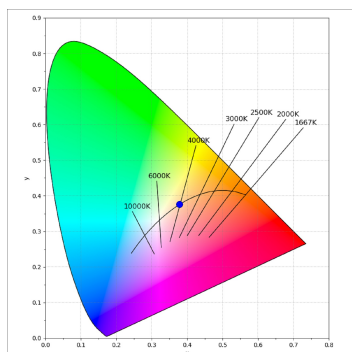

Finish: Texturised white RAL 9010

Installation: Semi-Recessed

TECHNICAL SPECIFICATIONS:

Light output:	2.826 lm	°K :	4000
Plum:	28,3W	CRI :	90
Efficacy:	99,9 lm/w	R9 :	64
UGR:	<19	MacAdam:	3
Type:	COB	Power Supply:	220-240V 50/60Hz
LED Lifetime:	72.000 L80B10 (Ta=25°C)	Gear:	Electronic
Power:	25W		

Light output tolerance +/- 10%

CUSTOM MADE OPTIONS:

HS2SR30FL940NW

HANCE G2 SEMIREC 3000 9NW FL WH

PHOTOMETRIC DATA :

HS2SR30FL940NW
 $\eta = 100\%$
 $I_{max} = 2005 \text{ cd/klm}$
 UTE:
 CIE: 100 100 100 100 100