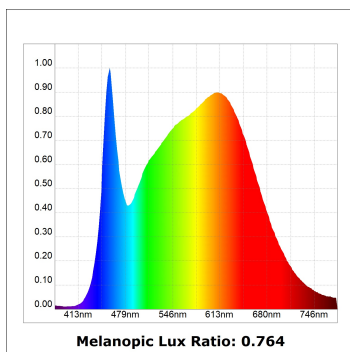

Finish: Texturised white RAL 9010

Installation: Semi-Recessed

TECHNICAL SPECIFICATIONS:

Light output:	2.826 lm	°K :	4000
Plum:	28,3W	CRI :	90
Efficacy:	99,9 lm/w	R9 :	64
UGR:	<19	MacAdam:	3
Type:	COB	Power Supply:	220-240V 50/60Hz
LED Lifetime:	72.000 L80B10 (Ta=25°C)	Gear:	Electronic
Power:	25W		

Light output tolerance +/- 10%

CUSTOM MADE OPTIONS:

HS2SR30FL940NW

HANCE G2 SEMIREC 3000 9NW FL WH

PHOTOMETRIC DATA :

HS2SR30FL940NW
 $\eta = 100\%$
 $I_{max} = 2005 \text{ cd/klm}$
 UTE:
 CIE: 100 100 100 100 100