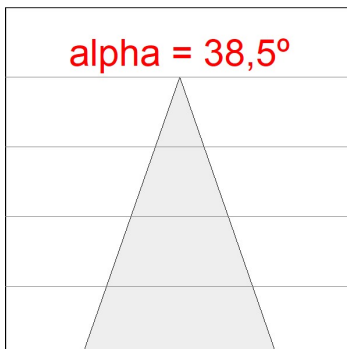

Light output tolerance +/- 10%

CUSTOM MADE OPTIONS:

HS2SR30FL940NW

HANCE G2 SEMIREC 3000 9NW FL WH

PHOTOMETRIC DATA :

HS2SR30FL940NW
 $\eta = 100\%$
 $I_{max} = 2005 \text{ cd/klm}$
 UTE:
 CIE: 100 100 100 100 100