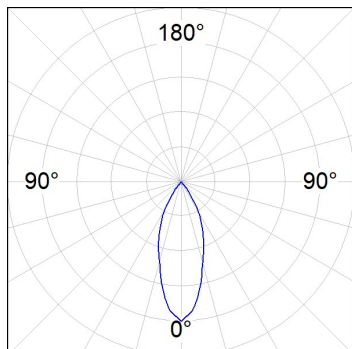

Finish: Texturised white RAL 9010

Installation: Semi-Recessed

TECHNICAL SPECIFICATIONS:

Light output:	2.826 lm	°K :	4000
Plum:	28,3W	CRI :	90
Efficacy:	99,9 lm/w	R9 :	64
UGR:	<19	MacAdam:	3
Type:	COB	Power Supply:	220-240V 50/60Hz
LED Lifetime:	72.000 L80B10 (Ta=25°C)	Gear:	Electronic
Power:	25W		

Light output tolerance +/- 10%

CUSTOM MADE OPTIONS:

HS2SR30FL940NW

HANCE G2 SEMIREC 3000 9NW FL WH

PHOTOMETRIC DATA :

HS2SR30FL940NW
 $\eta = 100\%$
 $I_{max} = 2005 \text{ cd/klm}$
 UTE:
 CIE: 100 100 100 100 100