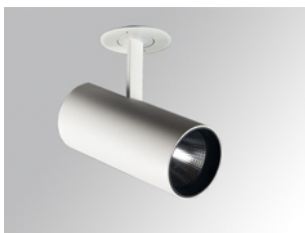

HS2SR30FL940NW

HANCE G2 SEMIREC 3000 9NW FL WH

Description:

LAMP semi-recessed multidirectional spotlight HANCE G2 SEMIREC 3000. Allowing 355° rotation and tilting up to 90°. Body made of die-cast aluminium for proper thermal management. Black polycarbonate injection moulded anti-glare ring. 35° flood reflector. LED COB, 4000K y CRI90. Electronic ON OFF control gear included. IP20, IK07 ratings. Insulation Class II. LED life time: 72.000 L80B10 (Ta=25°C). Available finishes: Textured white and textured black.

Finish: Texturised white RAL 9010

Installation: Semi-Recessed

TECHNICAL SPECIFICATIONS:

Light output:	2.826 lm	°K :	4000
Plum:	28,3W	CRI :	90
Efficacy:	99,9 lm/w	R9 :	64
UGR:	<19	MacAdam:	3
Type:	COB	Power Supply:	220-240V 50/60Hz
LED Lifetime:	72.000 L80B10 (Ta=25°C)	Gear:	Electronic
Power:	25W		