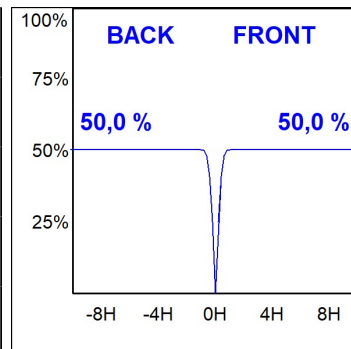

**Finish:** Texturised black RAL 9011

**Installation:** Semi-Recessed

**TECHNICAL SPECIFICATIONS:**

<b>Light output:</b>	2.826 lm	<b>°K :</b>	4000
<b>Plum:</b>	28,3W	<b>CRI :</b>	90
<b>Efficacy:</b>	99,9 lm/w	<b>R9 :</b>	64
<b>UGR:</b>	<19	<b>MacAdam:</b>	3
<b>Type:</b>	COB	<b>Power Supply:</b>	220-240V 50/60Hz
<b>LED Lifetime:</b>	72.000 L80B10 (Ta=25°C)	<b>Gear:</b>	Electronic
<b>Power:</b>	25W		

*Light output tolerance +/- 10%*

**CUSTOM MADE OPTIONS:**

HS2SR30FL940NB

HANCE G2 SEMIREC 3000 9NW FL BK

PHOTOMETRIC DATA :

HS2SR30FL940NB  
 $\eta = 100\%$   
 $I_{max} = 2005 \text{ cd/klm}$   
 UTE:  
 CIE: 100 100 100 100 100