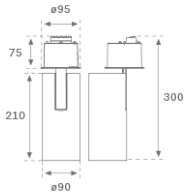

**HS2SR30FL940NB**

**HANCE G2 SEMIREC 3000 9NW FL BK**

**Description:**

LAMP semi-recessed multidirectional spotlight HANCE G2 SEMIREC 3000. Allowing 355° rotation and tilting up to 90°. Body made of die-cast aluminium for proper thermal management. Black polycarbonate injection moulded anti-glare ring. 35° flood reflector. LED COB, 4000K y CRI90. Electronic ON OFF control gear included. IP20, IK07 ratings. Insulation Class II. LED life time: 72.000 L80B10 (Ta=25°C). Available finishes: Textured white and textured black.

**Finish:** Texturised black RAL 9011

**Installation:** Semi-Recessed

**TECHNICAL SPECIFICATIONS:**

<b>Light output:</b>	2.826 lm	<b>°K :</b>	4000
<b>Plum:</b>	28,3W	<b>CRI :</b>	90
<b>Efficacy:</b>	99,9 lm/w	<b>R9 :</b>	64
<b>UGR:</b>	<19	<b>MacAdam:</b>	3
<b>Type:</b>	COB	<b>Power Supply:</b>	220-240V 50/60Hz
<b>LED Lifetime:</b>	72.000 L80B10 (Ta=25°C)	<b>Gear:</b>	Electronic
<b>Power:</b>	25W		

*Light output tolerance +/- 10%*

**CUSTOM MADE OPTIONS:**

HS2SR30FL940NB

HANCE G2 SEMIREC 3000 9NW FL BK

PHOTOMETRIC DATA :

HS2SR30FL940NB  
 $\eta = 100\%$   
 $I_{max} = 2005 \text{ cd/klm}$   
 UTE:  
 CIE: 100 100 100 100 100