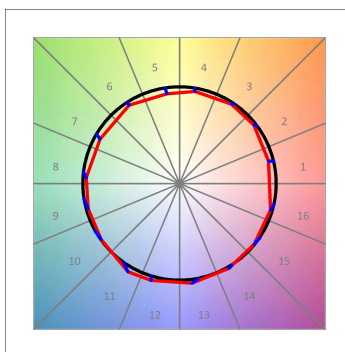

*Light output tolerance +/- 10%*

**CUSTOM MADE OPTIONS:**

HS2SR30FL940NB

HANCE G2 SEMIREC 3000 9NW FL BK

PHOTOMETRIC DATA :

HS2SR30FL940NB  
 $\eta = 100\%$   
 $I_{max} = 2005 \text{ cd/klm}$   
 UTE:  
 CIE: 100 100 100 100 100