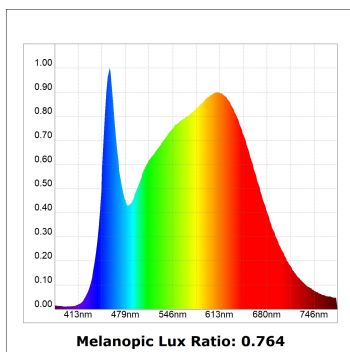

**Finish:** Texturised black RAL 9011

**Installation:** Semi-Recessed

**TECHNICAL SPECIFICATIONS:**

<b>Light output:</b>	2.826 lm	<b>°K :</b>	4000
<b>Plum:</b>	28,3W	<b>CRI :</b>	90
<b>Efficacy:</b>	99,9 lm/w	<b>R9 :</b>	64
<b>UGR:</b>	<19	<b>MacAdam:</b>	3
<b>Type:</b>	COB	<b>Power Supply:</b>	220-240V 50/60Hz
<b>LED Lifetime:</b>	72.000 L80B10 (Ta=25°C)	<b>Gear:</b>	Electronic
<b>Power:</b>	25W		

*Light output tolerance +/- 10%*

**CUSTOM MADE OPTIONS:**

HS2SR30FL940NB

HANCE G2 SEMIREC 3000 9NW FL BK

PHOTOMETRIC DATA :

HS2SR30FL940NB  
 $\eta = 100\%$   
 $I_{max} = 2005 \text{ cd/klm}$   
 UTE:  
 CIE: 100 100 100 100 100