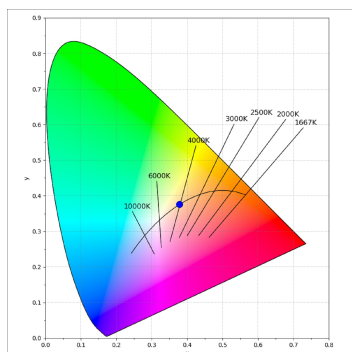

*Light output tolerance +/- 10%*

**CUSTOM MADE OPTIONS:**

HS2SR30FL940NB

HANCE G2 SEMIREC 3000 9NW FL BK

PHOTOMETRIC DATA :

HS2SR30FL940NB  
 $\eta = 100\%$   
 $I_{max} = 2005 \text{ cd/klm}$   
 UTE:  
 CIE: 100 100 100 100 100