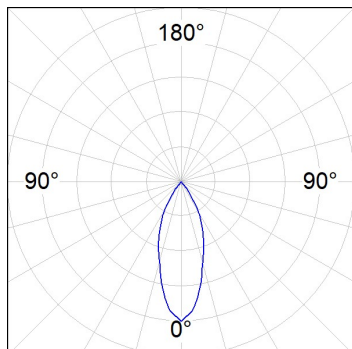

*Light output tolerance +/- 10%*

**CUSTOM MADE OPTIONS:**

HS2SR30FL940NB

HANCE G2 SEMIREC 3000 9NW FL BK

PHOTOMETRIC DATA :

HS2SR30FL940NB  
 $\eta = 100\%$   
 $I_{max} = 2005 \text{ cd/klm}$   
 UTE:  
 CIE: 100 100 100 100 100