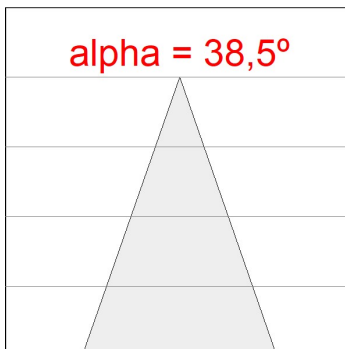

*Light output tolerance +/- 10%*

**CUSTOM MADE OPTIONS:**

HS2SR30FL940NB

HANCE G2 SEMIREC 3000 9NW FL BK

PHOTOMETRIC DATA :

HS2SR30FL940NB  
 $\eta = 100\%$   
 $I_{max} = 2005 \text{ cd/klm}$   
 UTE:  
 CIE: 100 100 100 100 100