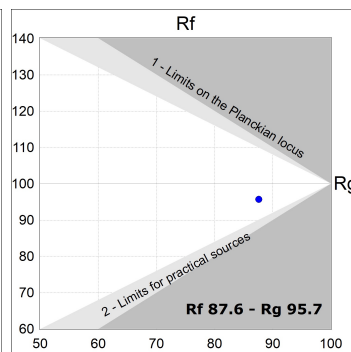

**Finish:** Texturised black RAL 9011

**Installation:** Semi-Recessed

**TECHNICAL SPECIFICATIONS:**

<b>Light output:</b>	2.826 lm	<b>°K :</b>	4000
<b>Plum:</b>	28,3W	<b>CRI :</b>	90
<b>Efficacy:</b>	99,9 lm/w	<b>R9 :</b>	64
<b>UGR:</b>	<19	<b>MacAdam:</b>	3
<b>Type:</b>	COB	<b>Power Supply:</b>	220-240V 50/60Hz
<b>LED Lifetime:</b>	72.000 L80B10 (Ta=25°C)	<b>Gear:</b>	Electronic
<b>Power:</b>	25W		

*Light output tolerance +/- 10%*

**CUSTOM MADE OPTIONS:**

HS2SR30FL940NB

HANCE G2 SEMIREC 3000 9NW FL BK

PHOTOMETRIC DATA :

HS2SR30FL940NB  
 $\eta = 100\%$   
 $I_{max} = 2005 \text{ cd/klm}$   
 UTE:  
 CIE: 100 100 100 100 100