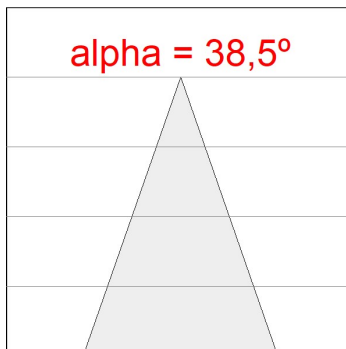

*Light output tolerance +/- 10%*

**CUSTOM MADE OPTIONS:**

HS2SR30FL940DB

HANCE G2 SEMIREC 3000 9NW FL DALI BK

PHOTOMETRIC DATA :

HS2SR30FL940DB  
 $\eta = 100\%$   
 $I_{max} = 2005 \text{ cd/klm}$   
 UTE:  
 CIE: 100 100 100 100 100