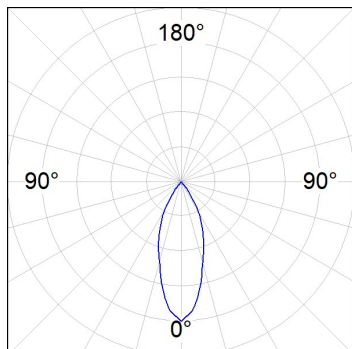

*Light output tolerance +/- 10%*

**CUSTOM MADE OPTIONS:**

HS2SR30FL940DB

HANCE G2 SEMIREC 3000 9NW FL DALI BK

PHOTOMETRIC DATA :

HS2SR30FL940DB  
 $\eta = 100\%$   
 $I_{max} = 2005 \text{ cd/klm}$   
 UTE:  
 CIE: 100 100 100 100 100