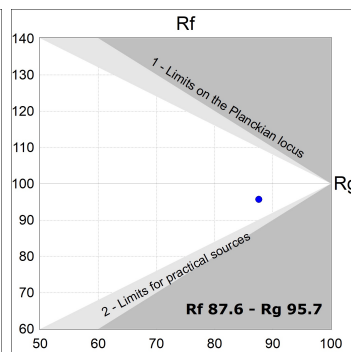

*Light output tolerance +/- 10%*

**CUSTOM MADE OPTIONS:**

HS2SR30FL940DB

HANCE G2 SEMIREC 3000 9NW FL DALI BK

PHOTOMETRIC DATA :

HS2SR30FL940DB  
 $\eta = 100\%$   
 $I_{max} = 2005 \text{ cd/klm}$   
 UTE:  
 CIE: 100 100 100 100 100