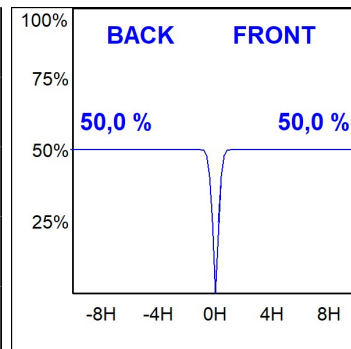

**Finish:** Texturised black RAL 9011

**Installation:** Semi-Recessed

**TECHNICAL SPECIFICATIONS:**

<b>Light output:</b>	2.826 lm	<b>°K :</b>	4000
<b>Plum:</b>	28,3W	<b>CRI :</b>	90
<b>Efficacy:</b>	99,9 lm/w	<b>R9 :</b>	64
<b>UGR:</b>	<19	<b>MacAdam:</b>	3
<b>Type:</b>	COB	<b>Power Supply:</b>	220-240V 50/60Hz
<b>LED Lifetime:</b>	72.000 L80B10 (Ta=25°C)	<b>Gear:</b>	Adjustable DALI
<b>Power:</b>	25W		

*Light output tolerance +/- 10%*

**CUSTOM MADE OPTIONS:**

HS2SR30FL940DB

HANCE G2 SEMIREC 3000 9NW FL DALI BK

PHOTOMETRIC DATA :

HS2SR30FL940DB  
 $\eta = 100\%$   
 $I_{max} = 2005 \text{ cd/klm}$   
 UTE:  
 CIE: 100 100 100 100 100