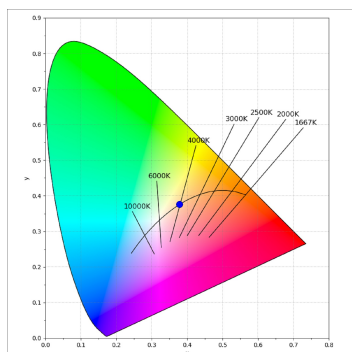

*Light output tolerance +/- 10%*

**CUSTOM MADE OPTIONS:**

HS2SR30FL940DB

HANCE G2 SEMIREC 3000 9NW FL DALI BK

PHOTOMETRIC DATA :

HS2SR30FL940DB  
 $\eta = 100\%$   
 $I_{max} = 2005 \text{ cd/klm}$   
 UTE:  
 CIE: 100 100 100 100 100