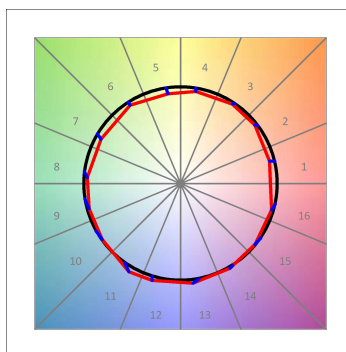

*Light output tolerance +/- 10%*

**CUSTOM MADE OPTIONS:**

HS2SR30FL940DB

HANCE G2 SEMIREC 3000 9NW FL DALI BK

PHOTOMETRIC DATA :

HS2SR30FL940DB  
 $\eta = 100\%$   
 $I_{max} = 2005 \text{ cd/klm}$   
 UTE:  
 CIE: 100 100 100 100 100