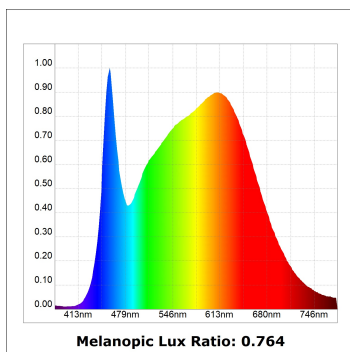

**Finish:** Texturised black RAL 9011

**Installation:** Semi-Recessed

**TECHNICAL SPECIFICATIONS:**

<b>Light output:</b>	2.826 lm	<b>°K :</b>	4000
<b>Plum:</b>	28,3W	<b>CRI :</b>	90
<b>Efficacy:</b>	99,9 lm/w	<b>R9 :</b>	64
<b>UGR:</b>	<19	<b>MacAdam:</b>	3
<b>Type:</b>	COB	<b>Power Supply:</b>	220-240V 50/60Hz
<b>LED Lifetime:</b>	72.000 L80B10 (Ta=25°C)	<b>Gear:</b>	Adjustable DALI
<b>Power:</b>	25W		

*Light output tolerance +/- 10%*

**CUSTOM MADE OPTIONS:**

HS2SR30FL940DB

HANCE G2 SEMIREC 3000 9NW FL DALI BK

PHOTOMETRIC DATA :

HS2SR30FL940DB  
 $\eta = 100\%$   
 $I_{max} = 2005 \text{ cd/klm}$   
 UTE:  
 CIE: 100 100 100 100 100