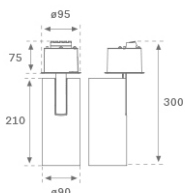

**HS2SR30FL940DB**

**HANCE G2 SEMIREC 3000 9NW FL DALI BK**

**Description:**

LAMP semi-recessed multidirectional spotlight HANCE G2 SEMIREC 3000. Allowing 355° rotation and tilting up to 90°. Body made of die-cast aluminium for proper thermal management. Black polycarbonate injection moulded anti-glare ring. 35° flood reflector. LED COB, 4000K and CRI90. Electronic DALI control gear included. IP20, IK07 ratings. Insulation Class II. LED life time: 72.000 L80B10 (Ta=25°C). Available finishes: Textured white and textured black.

**Finish:** Texturised black RAL 9011

**Installation:** Semi-Recessed

**TECHNICAL SPECIFICATIONS:**

<b>Light output:</b>	2.826 lm	<b>°K :</b>	4000
<b>Plum:</b>	28,3W	<b>CRI :</b>	90
<b>Efficacy:</b>	99,9 lm/w	<b>R9 :</b>	64
<b>UGR:</b>	<19	<b>MacAdam:</b>	3
<b>Type:</b>	COB	<b>Power Supply:</b>	220-240V 50/60Hz
<b>LED Lifetime:</b>	72.000 L80B10 (Ta=25°C)	<b>Gear:</b>	Adjustable DALI
<b>Power:</b>	25W		