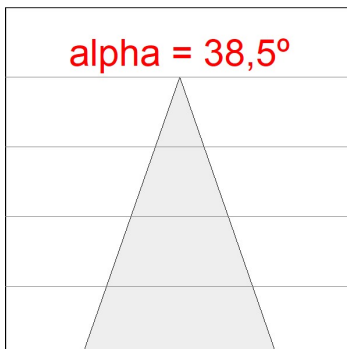

*Light output tolerance +/- 10%*

**CUSTOM MADE OPTIONS:**

HS2SR30FL930NW

HANCE G2 SEMIREC 3000 9WW FL WH

PHOTOMETRIC DATA :

HS2SR30FL930NW  
 $\eta = 100\%$   
 $I_{max} = 2005 \text{ cd/klm}$   
 UTE:  
 CIE: 100 100 100 100 100