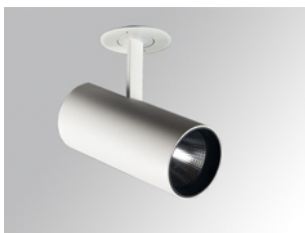

**HS2SR30FL930NW**

**HANCE G2 SEMIREC 3000 9WW FL WH**

**Description:**

LAMP semi-recessed multidirectional spotlight HANCE G2 SEMIREC 3000. Allowing 355° rotation and tilting up to 90°. Body made of die-cast aluminium for proper thermal management. Black polycarbonate injection moulded anti-glare ring. 35° flood reflector. LED COB, 3000K y CRI90. Electronic ON OFF control gear included. IP20, IK07 ratings. Insulation Class II. LED life time: 72.000 L80B10 (Ta=25°C). Available finishes: Textured white and textured black.

**Finish:** Texturised white RAL 9010

**Installation:** Semi-Recessed

**TECHNICAL SPECIFICATIONS:**

<b>Light output:</b>	2.678 lm	<b>°K :</b>	3000
<b>Plum:</b>	28,3W	<b>CRI :</b>	90
<b>Efficacy:</b>	94,6 lm/w	<b>R9 :</b>	61
<b>UGR:</b>	<19	<b>MacAdam:</b>	3
<b>Type:</b>	COB	<b>Power Supply:</b>	220-240V 50/60Hz
<b>LED Lifetime:</b>	72.000 L80B10 (Ta=25°C)	<b>Gear:</b>	Electronic
<b>Power:</b>	25W		