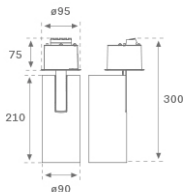

**HS2SR30FL930NW**

**HANCE G2 SEMIREC 3000 9WW FL WH**

**Description:**

LAMP semi-recessed multidirectional spotlight HANCE G2 SEMIREC 3000. Allowing 355° rotation and tilting up to 90°. Body made of die-cast aluminium for proper thermal management. Black polycarbonate injection moulded anti-glare ring. 35° flood reflector. LED COB, 3000K y CRI90. Electronic ON OFF control gear included. IP20, IK07 ratings. Insulation Class II. LED life time: 72.000 L80B10 (Ta=25°C). Available finishes: Textured white and textured black.

**Finish:** Texturised white RAL 9010

**Installation:** Semi-Recessed

**TECHNICAL SPECIFICATIONS:**

<b>Light output:</b>	2.678 lm	<b>°K :</b>	3000
<b>Plum:</b>	28,3W	<b>CRI :</b>	90
<b>Efficacy:</b>	94,6 lm/w	<b>R9 :</b>	61
<b>UGR:</b>	<19	<b>MacAdam:</b>	3
<b>Type:</b>	COB	<b>Power Supply:</b>	220-240V 50/60Hz
<b>LED Lifetime:</b>	72.000 L80B10 (Ta=25°C)	<b>Gear:</b>	Electronic
<b>Power:</b>	25W		

*Light output tolerance +/- 10%*

**CUSTOM MADE OPTIONS:**

HS2SR30FL930NW

HANCE G2 SEMIREC 3000 9WW FL WH

PHOTOMETRIC DATA :

HS2SR30FL930NW  
 $\eta = 100\%$   
 $I_{max} = 2005 \text{ cd/klm}$   
 UTE:  
 CIE: 100 100 100 100 100