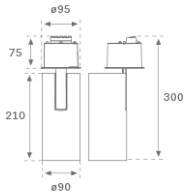

**HS2SR30FL840NW**

**HANCE G2 SEMIREC 3000 NW FL WH**

**Description:**

LAMP semi-recessed multidirectional spotlight HANCE G2 SEMIREC 3000. Allowing 355° rotation and tilting up to 90°. Body made of die-cast aluminium for proper thermal management. Black polycarbonate injection moulded anti-glare ring. 35° flood reflector. LED COB, 4000K y CRI80. Electronic ON OFF control gear included. IP20, IK07 ratings. Insulation Class II. LED life time: 72.000 L80B10 (Ta=25°C). Available finishes: Textured white and textured black.

**Finish:** Texturised white RAL 9010

**Installation:** Semi-Recessed

**TECHNICAL SPECIFICATIONS:**

<b>Light output:</b>	3.318 lm	<b>°K :</b>	4000
<b>Plum:</b>	28,3W	<b>CRI :</b>	80
<b>Efficacy:</b>	117,2 lm/w	<b>R9 :</b>	64
<b>UGR:</b>	<19	<b>MacAdam:</b>	3
<b>Type:</b>	COB	<b>Power Supply:</b>	220-240V 50/60Hz
<b>LED Lifetime:</b>	72.000 L80B10 (Ta=25°C)	<b>Gear:</b>	Electronic
<b>Power:</b>	25W		