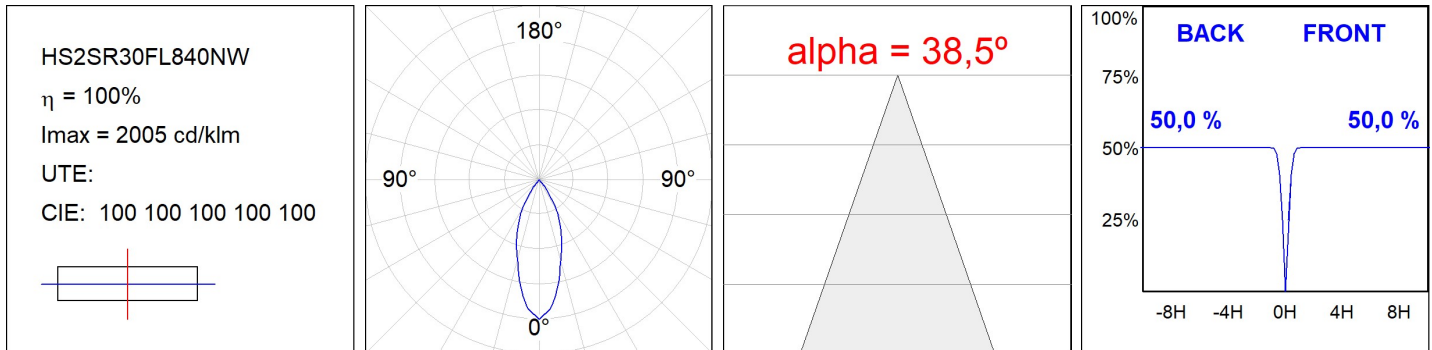

**Finish:** Texturised white RAL 9010

**Installation:** Semi-Recessed

**TECHNICAL SPECIFICATIONS:**

<b>Light output:</b>	3.318 lm	<b>°K :</b>	4000
<b>Plum:</b>	28,3W	<b>CRI :</b>	80
<b>Efficacy:</b>	117,2 lm/w	<b>R9 :</b>	64
<b>UGR:</b>	<19	<b>MacAdam:</b>	3
<b>Type:</b>	COB	<b>Power Supply:</b>	220-240V 50/60Hz
<b>LED Lifetime:</b>	72.000 L80B10 (Ta=25°C)	<b>Gear:</b>	Electronic
<b>Power:</b>	25W		

*Light output tolerance +/- 10%*

**CUSTOM MADE OPTIONS:**

HS2SR30FL840NW

HANCE G2 SEMIREC 3000 NW FL WH

PHOTOMETRIC DATA :

**ACCESORIES :**

**Optical**

**Product code:**  
HS2HO75