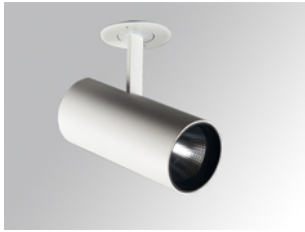

**HS2SR30FL840NW**

**HANCE G2 SEMIREC 3000 NW FL WH**

**Description:**

LAMP semi-recessed multidirectional spotlight HANCE G2 SEMIREC 3000. Allowing 355° rotation and tilting up to 90°. Body made of die-cast aluminium for proper thermal management. Black polycarbonate injection moulded anti-glare ring. 35° flood reflector. LED COB, 4000K y CRI80. Electronic ON OFF control gear included. IP20, IK07 ratings. Insulation Class II. LED life time: 72.000 L80B10 (Ta=25°C). Available finishes: Textured white and textured black.

**Finish:** Texturised white RAL 9010

**Installation:** Semi-Recessed

**TECHNICAL SPECIFICATIONS:**

<b>Light output:</b>	3.318 lm	<b>°K :</b>	4000
<b>Plum:</b>	28,3W	<b>CRI :</b>	80
<b>Efficacy:</b>	117,2 lm/w	<b>R9 :</b>	64
<b>UGR:</b>	<19	<b>MacAdam:</b>	3
<b>Type:</b>	COB	<b>Power Supply:</b>	220-240V 50/60Hz
<b>LED Lifetime:</b>	72.000 L80B10 (Ta=25°C)	<b>Gear:</b>	Electronic
<b>Power:</b>	25W		