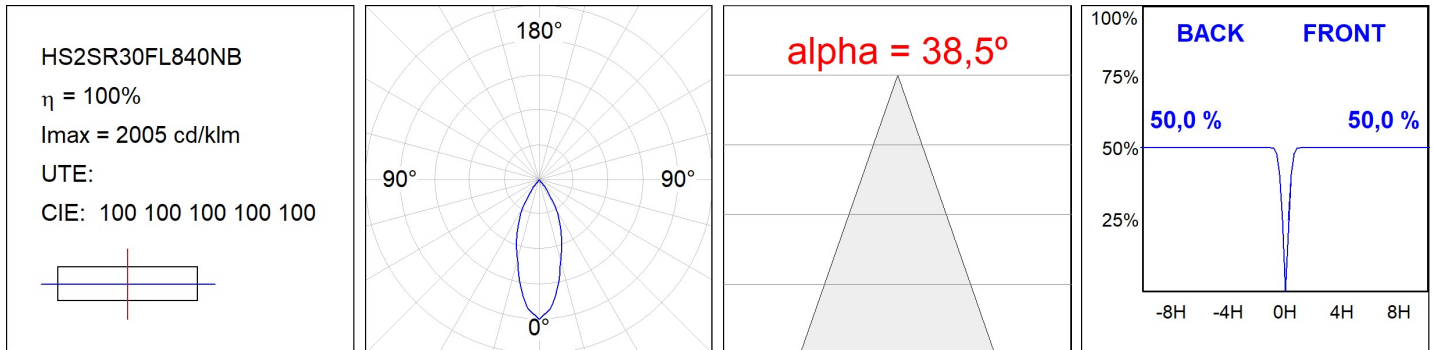

HS2SR30FL840NB

HANCE G2 SEMIREC 3000 NW FL BK

PHOTOMETRIC DATA :