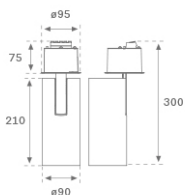

**HS2SR30FL840NB**

**HANCE G2 SEMIREC 3000 NW FL BK**

**Description:**

LAMP semi-recessed multidirectional spotlight HANCE G2 SEMIREC 3000. Allowing 355° rotation and tilting up to 90°. Body made of die-cast aluminium for proper thermal management. Black polycarbonate injection moulded anti-glare ring. 35° flood reflector. LED COB, 4000K y CRI80. Electronic ON OFF control gear included. IP20, IK07 ratings. Insulation Class II. LED life time: 72.000 L80B10 (Ta=25°C). Available finishes: Textured white and textured black.

**Finish:** Texturised black RAL 9011

**Installation:** Semi-Recessed

**TECHNICAL SPECIFICATIONS:**

|                      |                         |                      |                  |
|----------------------|-------------------------|----------------------|------------------|
| <b>Light output:</b> | 3.318 lm                | <b>°K :</b>          | 4000             |
| <b>Plum:</b>         | 28,3W                   | <b>CRI :</b>         | 80               |
| <b>Efficacy:</b>     | 117,2 lm/w              | <b>R9 :</b>          | 64               |
| <b>UGR:</b>          | <19                     | <b>MacAdam:</b>      | 3                |
| <b>Type:</b>         | COB                     | <b>Power Supply:</b> | 220-240V 50/60Hz |
| <b>LED Lifetime:</b> | 72.000 L80B10 (Ta=25°C) | <b>Gear:</b>         | Electronic       |
| <b>Power:</b>        | 25W                     |                      |                  |