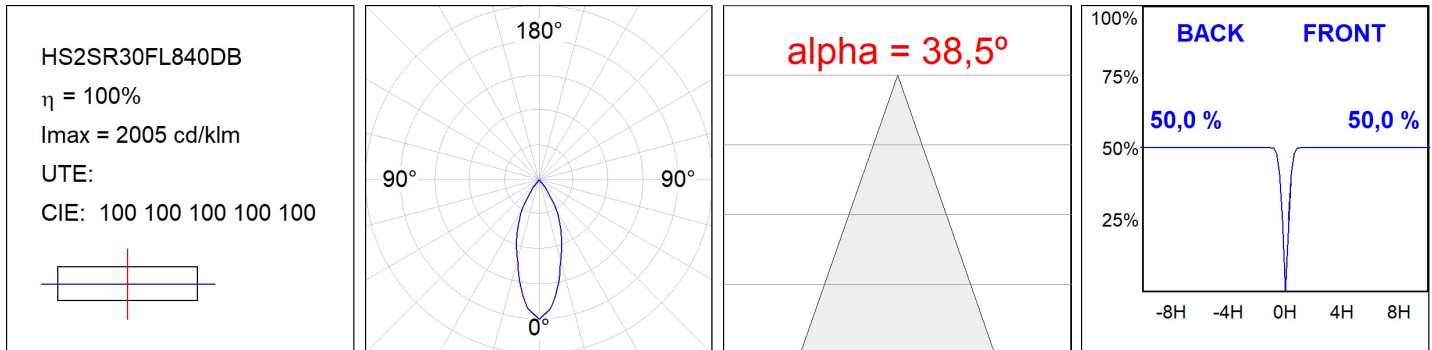

HS2SR30FL840DB

HANCE G2 SEMIREC 3000 NW FL DALI BK

PHOTOMETRIC DATA :