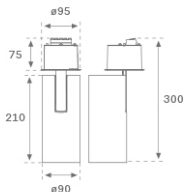

**HS2SR30FL840DB**

**HANCE G2 SEMIREC 3000 NW FL DALI BK**

**Description:**

LAMP semi-recessed multidirectional spotlight HANCE G2 SEMIREC 3000. Allowing 355° rotation and tilting up to 90°. Body made of die-cast aluminium for proper thermal management. Black polycarbonate injection moulded anti-glare ring. 35° flood reflector. LED COB, 4000K and CRI80. Electronic DALI control gear included. IP20, IK07 ratings. Insulation Class II. LED life time: 72.000 L80B10 (Ta=25°C). Available finishes: Textured white and textured black.

**Finish:** Texturised black RAL 9011

**Installation:** Semi-Recessed

**TECHNICAL SPECIFICATIONS:**

<b>Light output:</b>	3.318 lm	<b>°K :</b>	4000
<b>Plum:</b>	28,3W	<b>CRI :</b>	80
<b>Efficacy:</b>	117,2 lm/w	<b>R9 :</b>	64
<b>UGR:</b>	<19	<b>MacAdam:</b>	3
<b>Type:</b>	COB	<b>Power Supply:</b>	220-240V 50/60Hz
<b>LED Lifetime:</b>	72.000 L80B10 (Ta=25°C)	<b>Gear:</b>	Adjustable DALI
<b>Power:</b>	25W		