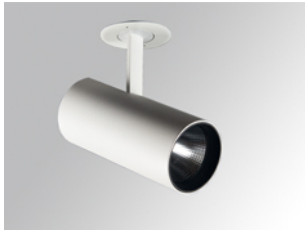

HS2SR30FL830NW

HANCE G2 SEMIREC 3000 WW FL WH

Description:

LAMP semi-recessed multidirectional spotlight HANCE G2 SEMIREC 3000. Allowing 355° rotation and tilting up to 90°. Body made of die-cast aluminium for proper thermal management. Black polycarbonate injection moulded anti-glare ring. 35° flood reflector. LED COB, 3000K y CRI80. Electronic ON OFF control gear included. IP20, IK07 ratings. Insulation Class II. LED life time: 72.000 L80B10 (Ta=25°C). Available finishes: Textured white and textured black.

Finish: Texturised white RAL 9010

Installation: Semi-Recessed

TECHNICAL SPECIFICATIONS:

Light output:	3.138 lm	°K :	3000
Plum:	28,3W	CRI :	80
Efficacy:	110,9 lm/w	R9 :	61
UGR:	<19	MacAdam:	3
Type:	COB	Power Supply:	220-240V 50/60Hz
LED Lifetime:	72.000 L80B10 (Ta=25°C)	Gear:	Electronic
Power:	25W		