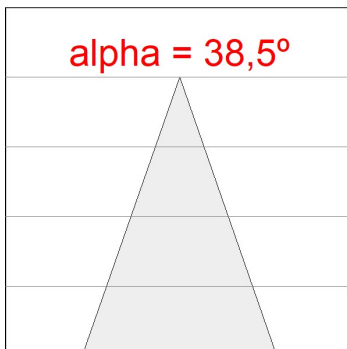

Light output tolerance +/- 10%

CUSTOM MADE OPTIONS:

HS2SR30FL830NW

HANCE G2 SEMIREC 3000 WW FL WH

PHOTOMETRIC DATA :

HS2SR30FL830NW
 $\eta = 100\%$
 $I_{max} = 2005 \text{ cd/klm}$
UTE:
CIE: 100 100 100 100 100