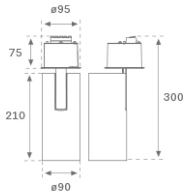

HS2SR30FL830NW

HANCE G2 SEMIREC 3000 WW FL WH

Description:

LAMP semi-recessed multidirectional spotlight HANCE G2 SEMIREC 3000. Allowing 355° rotation and tilting up to 90°. Body made of die-cast aluminium for proper thermal management. Black polycarbonate injection moulded anti-glare ring. 35° flood reflector. LED COB, 3000K y CRI80. Electronic ON OFF control gear included. IP20, IK07 ratings. Insulation Class II. LED life time: 72.000 L80B10 (Ta=25°C). Available finishes: Textured white and textured black.

Finish: Texturised white RAL 9010

Installation: Semi-Recessed

TECHNICAL SPECIFICATIONS:

Light output:	3.138 lm	°K :	3000
Plum:	28,3W	CRI :	80
Efficacy:	110,9 lm/w	R9 :	61
UGR:	<19	MacAdam:	3
Type:	COB	Power Supply:	220-240V 50/60Hz
LED Lifetime:	72.000 L80B10 (Ta=25°C)	Gear:	Electronic
Power:	25W		

Light output tolerance +/- 10%

CUSTOM MADE OPTIONS:

HS2SR30FL830NW

HANCE G2 SEMIREC 3000 WW FL WH

PHOTOMETRIC DATA :

HS2SR30FL830NW
 $\eta = 100\%$
 $I_{max} = 2005 \text{ cd/klm}$
UTE:
CIE: 100 100 100 100 100