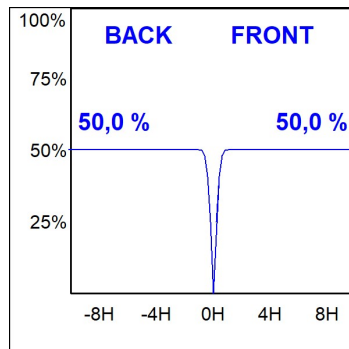

Finish: Texturised white RAL 9010

Installation: Semi-Recessed

TECHNICAL SPECIFICATIONS:

Light output:	3.138 lm	°K :	3000
Plum:	28,3W	CRI :	80
Efficacy:	110,9 lm/w	R9 :	61
UGR:	<19	MacAdam:	3
Type:	COB	Power Supply:	220-240V 50/60Hz
LED Lifetime:	72.000 L80B10 (Ta=25°C)	Gear:	Electronic
Power:	25W		

Light output tolerance +/- 10%

CUSTOM MADE OPTIONS:

HS2SR30FL830NW

HANCE G2 SEMIREC 3000 WW FL WH

PHOTOMETRIC DATA :

HS2SR30FL830NW
 $\eta = 100\%$
 $I_{max} = 2005 \text{ cd/klm}$
UTE:
CIE: 100 100 100 100 100