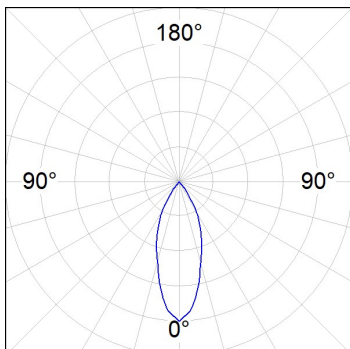

Finish: Texturised white RAL 9010

Installation: Semi-Recessed

TECHNICAL SPECIFICATIONS:

Light output:	3.138 lm	°K :	3000
Plum:	28,3W	CRI :	80
Efficacy:	110,9 lm/w	R9 :	61
UGR:	<19	MacAdam:	3
Type:	COB	Power Supply:	220-240V 50/60Hz
LED Lifetime:	72.000 L80B10 (Ta=25°C)	Gear:	Electronic
Power:	25W		

Light output tolerance +/- 10%

CUSTOM MADE OPTIONS:

HS2SR30FL830NW

HANCE G2 SEMIREC 3000 WW FL WH

PHOTOMETRIC DATA :

HS2SR30FL830NW
 $\eta = 100\%$
 $I_{max} = 2005 \text{ cd/klm}$
UTE:
CIE: 100 100 100 100 100