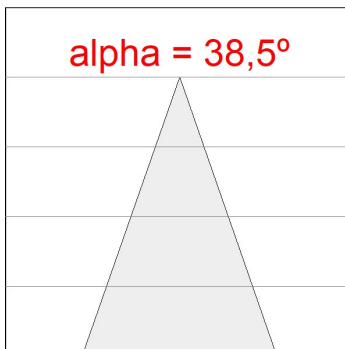

Light output tolerance +/- 10%

CUSTOM MADE OPTIONS:

HS2SR30FL830DB

HANCE G2 SEMIREC 3000 WW FL DALI BK

PHOTOMETRIC DATA :

HS2SR30FL830DB
 $\eta = 100\%$
 $I_{max} = 2005 \text{ cd/klm}$
UTE:
CIE: 100 100 100 100 100