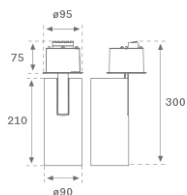

HS2SR30FL830DB

HANCE G2 SEMIREC 3000 WW FL DALI BK

Description:

LAMP semi-recessed multidirectional spotlight HANCE G2 SEMIREC 3000. Allowing 355° rotation and tilting up to 90°. Body made of die-cast aluminium for proper thermal management. Black polycarbonate injection moulded anti-glare ring. 35° flood reflector. LED COB, 3000K and CRI80. Electronic DALI control gear included. IP20, IK07 ratings. Insulation Class II. LED life time: 72.000 L80B10 (Ta=25°C). Available finishes: Textured white and textured black.

Finish: Texturised black RAL 9011

Installation: Semi-Recessed

TECHNICAL SPECIFICATIONS:

Light output:	3.138 lm	°K :	3000
Plum:	28,3W	CRI :	80
Efficacy:	110,9 lm/w	R9 :	61
UGR:	<19	MacAdam:	3
Type:	COB	Power Supply:	220-240V 50/60Hz
LED Lifetime:	72.000 L80B10 (Ta=25°C)	Gear:	Adjustable DALI
Power:	25W		

Light output tolerance +/- 10%

CUSTOM MADE OPTIONS:

HS2SR30FL830DB

HANCE G2 SEMIREC 3000 WW FL DALI BK

PHOTOMETRIC DATA :

HS2SR30FL830DB
 $\eta = 100\%$
 $I_{max} = 2005 \text{ cd/klm}$
UTE:
CIE: 100 100 100 100 100