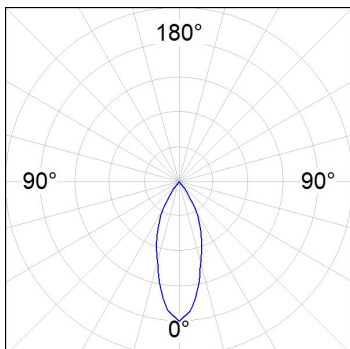

Light output tolerance +/- 10%

CUSTOM MADE OPTIONS:

HS2SR30FL830DB

HANCE G2 SEMIREC 3000 WW FL DALI BK

PHOTOMETRIC DATA :

HS2SR30FL830DB
 $\eta = 100\%$
 $I_{max} = 2005 \text{ cd/klm}$
UTE:
CIE: 100 100 100 100 100