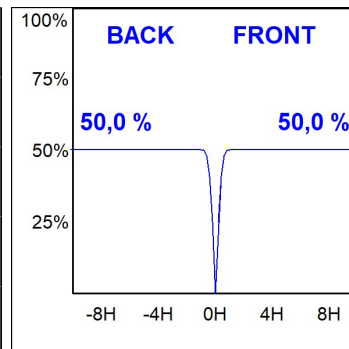

Finish: Texturised black RAL 9011

Installation: Semi-Recessed

TECHNICAL SPECIFICATIONS:

Light output:	3.138 lm	°K :	3000
Plum:	28,3W	CRI :	80
Efficacy:	110,9 lm/w	R9 :	61
UGR:	<19	MacAdam:	3
Type:	COB	Power Supply:	220-240V 50/60Hz
LED Lifetime:	72.000 L80B10 (Ta=25°C)	Gear:	Adjustable DALI
Power:	25W		

Light output tolerance +/- 10%

CUSTOM MADE OPTIONS:

HS2SR30FL830DB

HANCE G2 SEMIREC 3000 WW FL DALI BK

PHOTOMETRIC DATA :

HS2SR30FL830DB
 $\eta = 100\%$
 $I_{max} = 2005 \text{ cd/klm}$
UTE:
CIE: 100 100 100 100 100