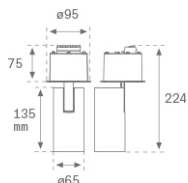

HS2SR20SP830DB

HANCE G2 SEMIREC 2000 WW SP DALI BK

Description:

LAMP semi-recessed multidirectional spotlight HANCE G2 SEMIREC 2000. Allowing 355° rotation and tilting up to 90°. Body made of die-cast aluminium for proper thermal management. Black polycarbonate injection moulded anti-glare ring. 20° spot reflector. LED COB, 3000K and CRI80. Electronic DALI control gear included. IP20, IK07 ratings. Insulation Class II. LED life time: 72.000 L80B10 (Ta=25°C). Available finishes: Textured white and textured black.

Finish: Texturised black RAL 9011

Installation: Semi-Recessed

TECHNICAL SPECIFICATIONS:

Light output:	2.204 lm	°K :	3000
Plum:	20,8W	CRI :	80
Efficacy:	106 lm/w	R9 :	60
UGR:	<19	MacAdam:	3
Type:	COB	Power Supply:	220-240V 50/60Hz
LED Lifetime:	72.000 L80B10 (Ta=25°C)	Gear:	Adjustable DALI
Power:	18W		

Light output tolerance +/- 10%

CUSTOM MADE OPTIONS:

HS2SR20SP830DB

HANCE G2 SEMIREC 2000 WW SP DALI BK

PHOTOMETRIC DATA :

ACCESORIES :

Optical

Product code: