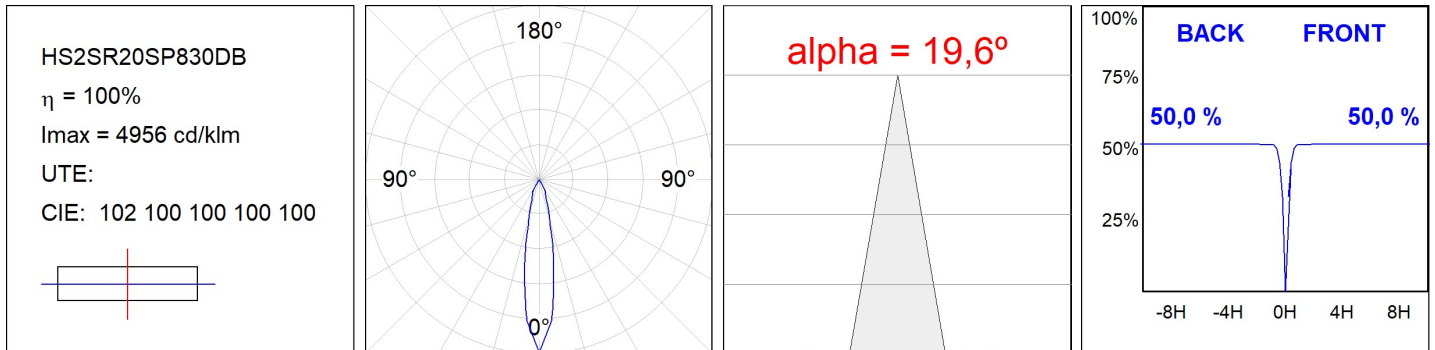

HS2SR20SP830DB

HANCE G2 SEMIREC 2000 WW SP DALI BK

Description:

LAMP semi-recessed multidirectional spotlight HANCE G2 SEMIREC 2000. Allowing 355° rotation and tilting up to 90°. Body made of die-cast aluminium for proper thermal management. Black polycarbonate injection moulded anti-glare ring. 20° spot reflector. LED COB, 3000K and CRI80. Electronic DALI control gear included. IP20, IK07 ratings. Insulation Class II. LED life time: 72.000 L80B10 (Ta=25°C). Available finishes: Textured white and textured black.

Finish: Texturised black RAL 9011

Installation: Semi-Recessed

TECHNICAL SPECIFICATIONS:

Light output:	2.204 lm	°K :	3000
Plum:	20,8W	CRI :	80
Efficacy:	106 lm/w	R9 :	60
UGR:	<19	MacAdam:	3
Type:	COB	Power Supply:	220-240V 50/60Hz
LED Lifetime:	72.000 L80B10 (Ta=25°C)	Gear:	Adjustable DALI
Power:	18W		

Light output tolerance +/- 10%

CUSTOM MADE OPTIONS:

HS2SR20SP830DB

HANCE G2 SEMIREC 2000 WW SP DALI BK

PHOTOMETRIC DATA :

ACCESORIES :

Optical

Product code: