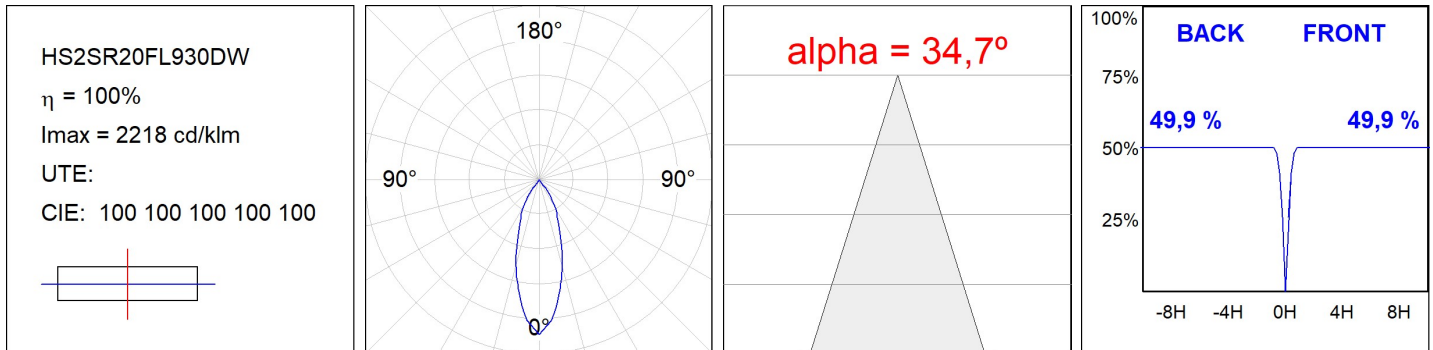

HS2SR20FL930DW

HANCE G2 SEMIREC 2000 9WW FL DALI WH

PHOTOMETRIC DATA :