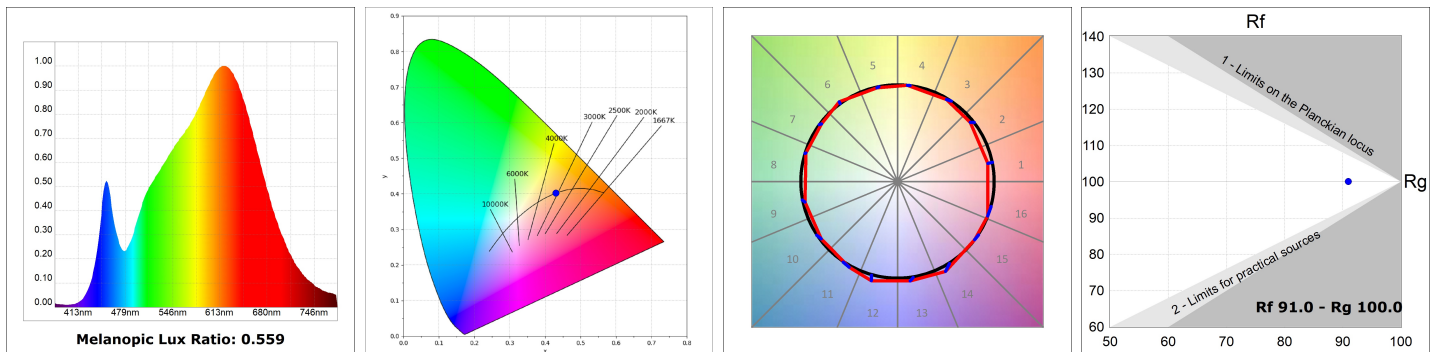

HS2SR20FL930DW

HANCE G2 SEMIREC 2000 9WW FL DALI WH

PHOTOMETRIC DATA :