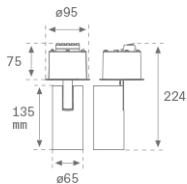

**HS2SR20FL930DW**

**HANCE G2 SEMIREC 2000 9WW FL DALI WH**

**Description:**

LAMP semi-recessed multidirectional spotlight HANCE G2 SEMIREC 2000. Allowing 355° rotation and tilting up to 90°. Body made of die-cast aluminium for proper thermal management. Black polycarbonate injection moulded anti-glare ring. 35° flood reflector. LED COB, 3000K and CRI90. Electronic DALI control gear included. IP20, IK07 ratings. Insulation Class II. LED life time: 72.000 L80B10 (Ta=25°C). Available finishes: Textured white and textured black.

**Finish:** Texturised white RAL 9010

**Installation:** Semi-Recessed

**TECHNICAL SPECIFICATIONS:**

<b>Light output:</b>	1.918 lm	<b>°K :</b>	3000
<b>Plum:</b>	20,8W	<b>CRI :</b>	90
<b>Efficacy:</b>	92,2 lm/w	<b>R9 :</b>	60
<b>Type:</b>	COB	<b>MacAdam:</b>	3
<b>LED Lifetime:</b>	72.000 L80B10 (Ta=25°C)	<b>Power Supply:</b>	220-240V 50/60Hz
<b>Power:</b>	18W	<b>Gear:</b>	Adjustable DALI