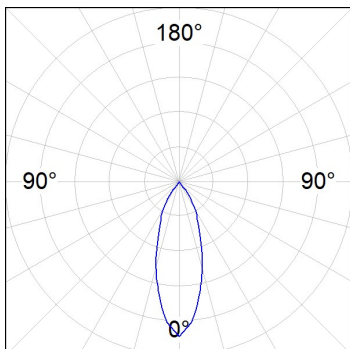

HS2SR20FL830NW

HANCE G2 SEMIREC 2000 WW FL WH

Description:

LAMP semi-recessed multidirectional spotlight HANCE G2 SEMIREC 2000. Allowing 355° rotation and tilting up to 90°. Body made of die-cast aluminium for proper thermal management. Black polycarbonate injection moulded anti-glare ring. 35° flood reflector. LED COB, 3000K y CRI80. Electronic ON OFF control gear included. IP20, IK07 ratings. Insulation Class II. LED life time: 72.000 L80B10 (Ta=25°C). Available finishes: Textured white and textured black.

Finish: Texturised white RAL 9010

Installation: Semi-Recessed

TECHNICAL SPECIFICATIONS:

Light output:	2.238 lm	°K :	3000
Plum:	20,8W	CRI :	80
Efficacy:	107,6 lm/w	R9 :	60
Type:	COB	MacAdam:	3
LED Lifetime:	72.000 L80B10 (Ta=25°C)	Power Supply:	220-240V 50/60Hz
Power:	18W	Gear:	Electronic

Light output tolerance +/- 10%

CUSTOM MADE OPTIONS:

HS2SR20FL830NW

HANCE G2 SEMIREC 2000 WW FL WH

PHOTOMETRIC DATA :

HS2SR20FL830NW
 $\eta = 100\%$
 $I_{max} = 2218 \text{ cd/klm}$
UTE:
CIE: 100 100 100 100 100