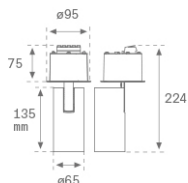

HS2SR20FL830NW

HANCE G2 SEMIREC 2000 WW FL WH

Description:

LAMP semi-recessed multidirectional spotlight HANCE G2 SEMIREC 2000. Allowing 355° rotation and tilting up to 90°. Body made of die-cast aluminium for proper thermal management. Black polycarbonate injection moulded anti-glare ring. 35° flood reflector. LED COB, 3000K y CRI80. Electronic ON OFF control gear included. IP20, IK07 ratings. Insulation Class II. LED life time: 72.000 L80B10 (Ta=25°C). Available finishes: Textured white and textured black.

Finish: Texturised white RAL 9010

Installation: Semi-Recessed

TECHNICAL SPECIFICATIONS:

Light output:	2.238 lm	°K :	3000
Plum:	20,8W	CRI :	80
Efficacy:	107,6 lm/w	R9 :	60
Type:	COB	MacAdam:	3
LED Lifetime:	72.000 L80B10 (Ta=25°C)	Power Supply:	220-240V 50/60Hz
Power:	18W	Gear:	Electronic

Light output tolerance +/- 10%

CUSTOM MADE OPTIONS:

HS2SR20FL830NW

HANCE G2 SEMIREC 2000 WW FL WH

PHOTOMETRIC DATA :

HS2SR20FL830NW
 $\eta = 100\%$
 $I_{max} = 2218 \text{ cd/klm}$
UTE:
CIE: 100 100 100 100 100