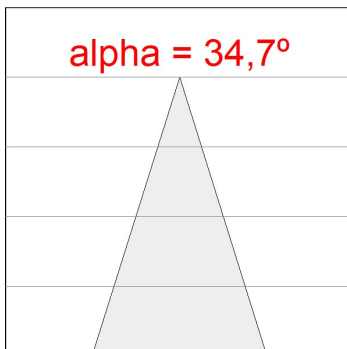

Light output tolerance +/- 10%

CUSTOM MADE OPTIONS:

HS2SR20FL830NW

HANCE G2 SEMIREC 2000 WW FL WH

PHOTOMETRIC DATA :

HS2SR20FL830NW
 $\eta = 100\%$
 $I_{max} = 2218 \text{ cd/klm}$
UTE:
CIE: 100 100 100 100 100