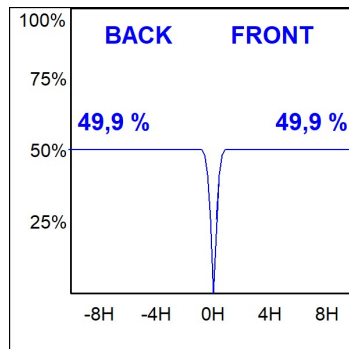

HS2SR20FL830NW

HANCE G2 SEMIREC 2000 WW FL WH

Description:

LAMP semi-recessed multidirectional spotlight HANCE G2 SEMIREC 2000. Allowing 355° rotation and tilting up to 90°. Body made of die-cast aluminium for proper thermal management. Black polycarbonate injection moulded anti-glare ring. 35° flood reflector. LED COB, 3000K y CRI80. Electronic ON OFF control gear included. IP20, IK07 ratings. Insulation Class II. LED life time: 72.000 L80B10 (Ta=25°C). Available finishes: Textured white and textured black.

Finish: Texturised white RAL 9010

Installation: Semi-Recessed

TECHNICAL SPECIFICATIONS:

Light output:	2.238 lm	°K :	3000
Plum:	20,8W	CRI :	80
Efficacy:	107,6 lm/w	R9 :	60
Type:	COB	MacAdam:	3
LED Lifetime:	72.000 L80B10 (Ta=25°C)	Power Supply:	220-240V 50/60Hz
Power:	18W	Gear:	Electronic

Light output tolerance +/- 10%

CUSTOM MADE OPTIONS:

HS2SR20FL830NW

HANCE G2 SEMIREC 2000 WW FL WH

PHOTOMETRIC DATA :

HS2SR20FL830NW
 $\eta = 100\%$
 $I_{max} = 2218 \text{ cd/klm}$
UTE:
CIE: 100 100 100 100 100