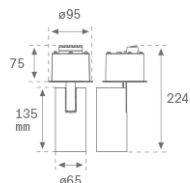

**HS2SR20FL830DW**

**HANCE G2 SEMIREC 2000 WW FL DALI WH**

**Description:**

LAMP semi-recessed multidirectional spotlight HANCE G2 SEMIREC 2000. Allowing 355° rotation and tilting up to 90°. Body made of die-cast aluminium for proper thermal management. Black polycarbonate injection moulded anti-glare ring. 35° flood reflector. LED COB, 3000K and CRI80. Electronic DALI control gear included. IP20, IK07 ratings. Insulation Class II. LED life time: 72.000 L80B10 (Ta=25°C). Available finishes: Textured white and textured black.

**Finish:** Texturised white RAL 9010

**Installation:** Semi-Recessed

**TECHNICAL SPECIFICATIONS:**

<b>Light output:</b>	2.238 lm	<b>°K :</b>	3000
<b>Plum:</b>	20,8W	<b>CRI :</b>	80
<b>Efficacy:</b>	107,6 lm/w	<b>R9 :</b>	60
<b>Type:</b>	COB	<b>MacAdam:</b>	3
<b>LED Lifetime:</b>	72.000 L80B10 (Ta=25°C)	<b>Power Supply:</b>	220-240V 50/60Hz
<b>Power:</b>	18W	<b>Gear:</b>	Adjustable DALI