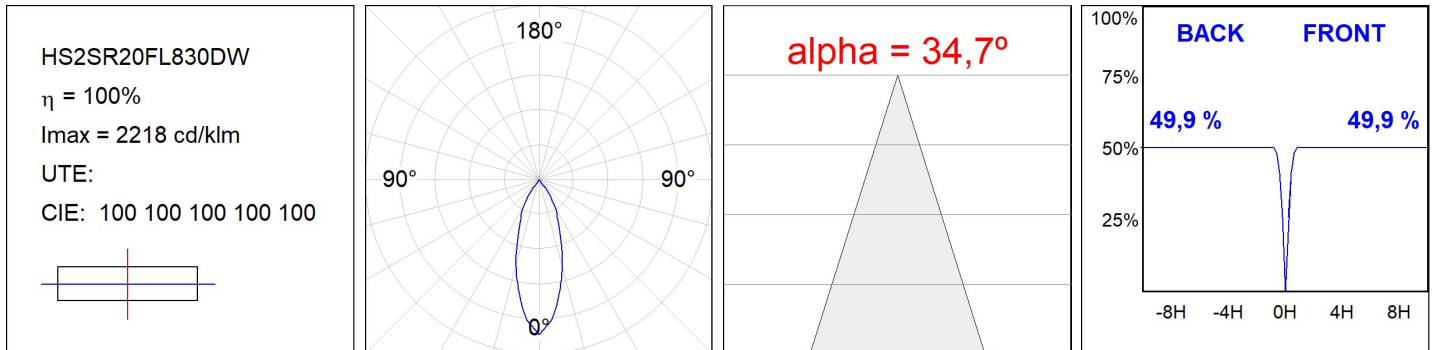

**HS2SR20FL830DW**

**HANCE G2 SEMIREC 2000 WW FL DALI WH**

**Description:**

LAMP semi-recessed multidirectional spotlight HANCE G2 SEMIREC 2000. Allowing 355° rotation and tilting up to 90°. Body made of die-cast aluminium for proper thermal management. Black polycarbonate injection moulded anti-glare ring. 35° flood reflector. LED COB, 3000K and CRI80. Electronic DALI control gear included. IP20, IK07 ratings. Insulation Class II. LED life time: 72.000 L80B10 (Ta=25°C). Available finishes: Textured white and textured black.

**Finish:** Texturised white RAL 9010

**Installation:** Semi-Recessed

**TECHNICAL SPECIFICATIONS:**

<b>Light output:</b>	2.238 lm	<b>°K :</b>	3000
<b>Plum:</b>	20,8W	<b>CRI :</b>	80
<b>Efficacy:</b>	107,6 lm/w	<b>R9 :</b>	60
<b>Type:</b>	COB	<b>MacAdam:</b>	3
<b>LED Lifetime:</b>	72.000 L80B10 (Ta=25°C)	<b>Power Supply:</b>	220-240V 50/60Hz
<b>Power:</b>	18W	<b>Gear:</b>	Adjustable DALI

*Light output tolerance +/- 10%*

**CUSTOM MADE OPTIONS:**

HS2SR20FL830DW

HANCE G2 SEMIREC 2000 WW FL DALI WH

PHOTOMETRIC DATA :

**ACCESORIES :**

**Optical**

**Product code:**