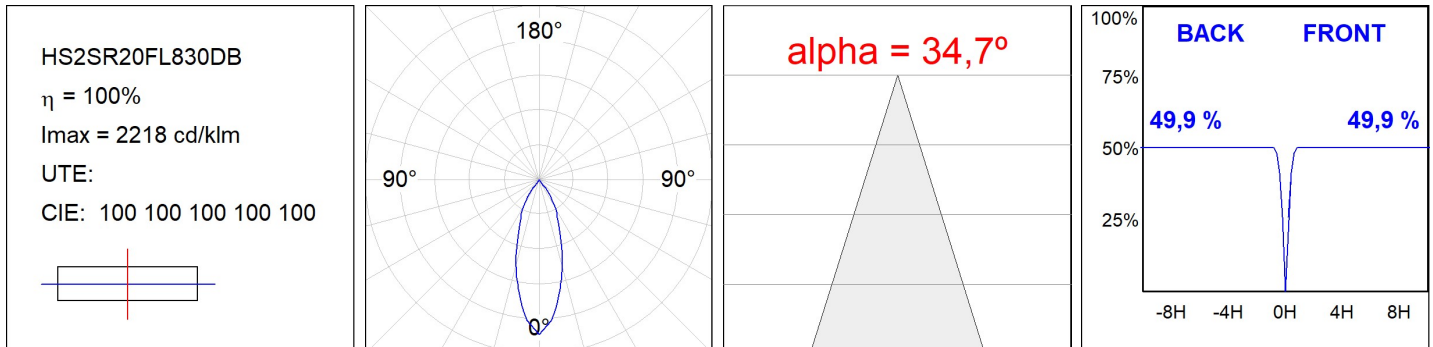

**HS2SR20FL830DB**

**HANCE G2 SEMIREC 2000 WW FL DALI BK**

**Description:**

LAMP semi-recessed multidirectional spotlight HANCE G2 SEMIREC 2000. Allowing 355° rotation and tilting up to 90°. Body made of die-cast aluminium for proper thermal management. Black polycarbonate injection moulded anti-glare ring. 35° flood reflector. LED COB, 3000K and CRI80. Electronic DALI control gear included. IP20, IK07 ratings. Insulation Class II. LED life time: 72.000 L80B10 (Ta=25°C). Available finishes: Textured white and textured black.

**Finish:** Texturised black RAL 9011

**Installation:** Semi-Recessed

**TECHNICAL SPECIFICATIONS:**

<b>Light output:</b>	2.238 lm	<b>°K :</b>	3000
<b>Plum:</b>	20,8W	<b>CRI :</b>	80
<b>Efficacy:</b>	107,6 lm/w	<b>R9 :</b>	60
<b>Type:</b>	COB	<b>MacAdam:</b>	3
<b>LED Lifetime:</b>	72.000 L80B10 (Ta=25°C)	<b>Power Supply:</b>	220-240V 50/60Hz
<b>Power:</b>	18W	<b>Gear:</b>	Adjustable DALI

*Light output tolerance +/- 10%*

**CUSTOM MADE OPTIONS:**

HS2SR20FL830DB

HANCE G2 SEMIREC 2000 WW FL DALI BK

PHOTOMETRIC DATA :

**ACCESORIES :**

**Optical**

**Product code:**  
HSCU50