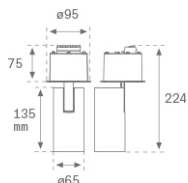

**HS2SR20FL830DB**

**HANCE G2 SEMIREC 2000 WW FL DALI BK**

**Description:**

LAMP semi-recessed multidirectional spotlight HANCE G2 SEMIREC 2000. Allowing 355° rotation and tilting up to 90°. Body made of die-cast aluminium for proper thermal management. Black polycarbonate injection moulded anti-glare ring. 35° flood reflector. LED COB, 3000K and CRI80. Electronic DALI control gear included. IP20, IK07 ratings. Insulation Class II. LED life time: 72.000 L80B10 (Ta=25°C). Available finishes: Textured white and textured black.

**Finish:** Texturised black RAL 9011

**Installation:** Semi-Recessed

**TECHNICAL SPECIFICATIONS:**

<b>Light output:</b>	2.238 lm	<b>°K :</b>	3000
<b>Plum:</b>	20,8W	<b>CRI :</b>	80
<b>Efficacy:</b>	107,6 lm/w	<b>R9 :</b>	60
<b>Type:</b>	COB	<b>MacAdam:</b>	3
<b>LED Lifetime:</b>	72.000 L80B10 (Ta=25°C)	<b>Power Supply:</b>	220-240V 50/60Hz
<b>Power:</b>	18W	<b>Gear:</b>	Adjustable DALI