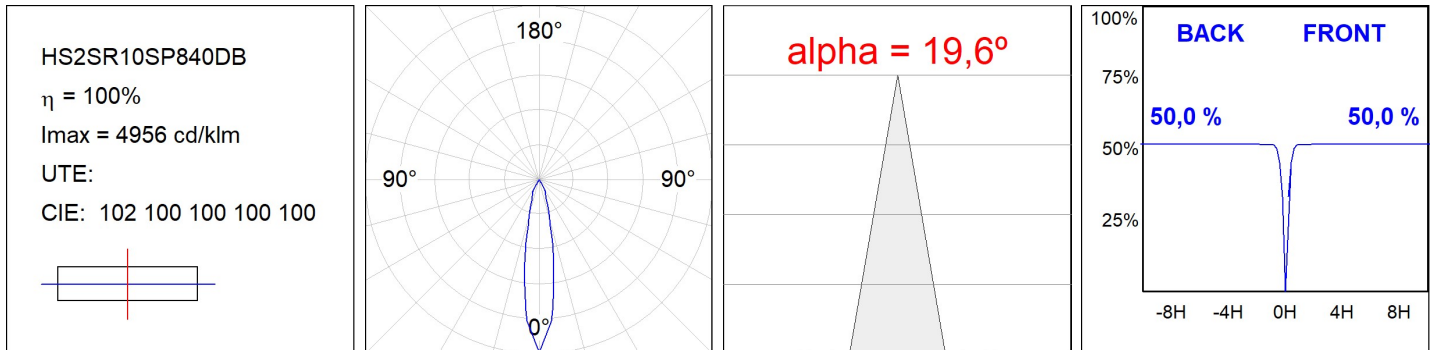

**HS2SR10SP840DB**

**HANCE G2 SEMIREC 1000 NW SP DALI BK**

**Description:**

LAMP semi-recessed multidirectional spotlight HANCE G2 SEMIREC 1000. Allowing 355° rotation and tilting up to 90°. Body made of die-cast aluminium for proper thermal management. Black polycarbonate injection moulded anti-glare ring. 20° spot reflector. LED COB, 4000K and CRI80. Electronic DALI control gear included. IP20, IK07 ratings. Insulation Class II. LED life time: 78.000 L80B10 (Ta=25°C). Available finishes: Textured white and textured black.

**Finish:** Texturised black RAL 9011

**Installation:** Semi-Recessed

**TECHNICAL SPECIFICATIONS:**

<b>Light output:</b>	1.054 lm	<b>°K :</b>	4000
<b>Plum:</b>	8,6W	<b>CRI :</b>	80
<b>Efficacy:</b>	122,6 lm/w	<b>R9 :</b>	66
<b>UGR:</b>	<16	<b>MacAdam:</b>	3
<b>Type:</b>	COB	<b>Power Supply:</b>	220-240V 50/60Hz
<b>LED Lifetime:</b>	78.000 L80B10 (Ta=25°C)	<b>Gear:</b>	Adjustable DALI
<b>Power:</b>	7W		

*Light output tolerance +/- 10%*

**CUSTOM MADE OPTIONS:**

HS2SR10SP840DB

HANCE G2 SEMIREC 1000 NW SP DALI BK

PHOTOMETRIC DATA :

**ACCESORIES :**

**Optical**

**Product code:**  
HSCU50