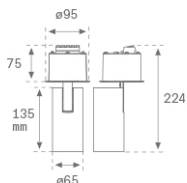

**HS2SR10SP840DB**

**HANCE G2 SEMIREC 1000 NW SP DALI BK**

**Description:**

LAMP semi-recessed multidirectional spotlight HANCE G2 SEMIREC 1000. Allowing 355° rotation and tilting up to 90°. Body made of die-cast aluminium for proper thermal management. Black polycarbonate injection moulded anti-glare ring. 20° spot reflector. LED COB, 4000K and CRI80. Electronic DALI control gear included. IP20, IK07 ratings. Insulation Class II. LED life time: 78.000 L80B10 (Ta=25°C). Available finishes: Textured white and textured black.

**Finish:** Texturised black RAL 9011

**Installation:** Semi-Recessed

**TECHNICAL SPECIFICATIONS:**

<b>Light output:</b>	1.054 lm	<b>°K :</b>	4000
<b>Plum:</b>	8,6W	<b>CRI :</b>	80
<b>Efficacy:</b>	122,6 lm/w	<b>R9 :</b>	66
<b>UGR:</b>	<16	<b>MacAdam:</b>	3
<b>Type:</b>	COB	<b>Power Supply:</b>	220-240V 50/60Hz
<b>LED Lifetime:</b>	78.000 L80B10 (Ta=25°C)	<b>Gear:</b>	Adjustable DALI
<b>Power:</b>	7W		