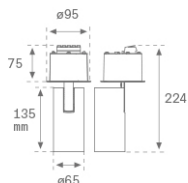

**HS2SR10FL840NW**

**HANCE G2 SEMIREC 1000 NW FL WH**

**Description:**

LAMP semi-recessed multidirectional spotlight HANCE G2 SEMIREC 1000. Allowing 355° rotation and tilting up to 90°. Body made of die-cast aluminium for proper thermal management. Black polycarbonate injection moulded anti-glare ring. 35° flood reflector. LED COB, 4000K y CRI80. Electronic ON OFF control gear included. IP20, IK07 ratings. Insulation Class II. LED life time: 78.000 L80B10 (Ta=25°C). Available finishes: Textured white and textured black.

**Finish:** Texturised white RAL 9010

**Installation:** Semi-Recessed

**TECHNICAL SPECIFICATIONS:**

<b>Light output:</b>	1.071 lm	<b>°K :</b>	4000
<b>Plum:</b>	8,6W	<b>CRI :</b>	80
<b>Efficacy:</b>	124,5 lm/w	<b>R9 :</b>	66
<b>UGR:</b>	<19	<b>MacAdam:</b>	3
<b>Type:</b>	COB	<b>Power Supply:</b>	220-240V 50/60Hz
<b>LED Lifetime:</b>	78.000 L80B10 (Ta=25°C)	<b>Gear:</b>	Electronic
<b>Power:</b>	7W		