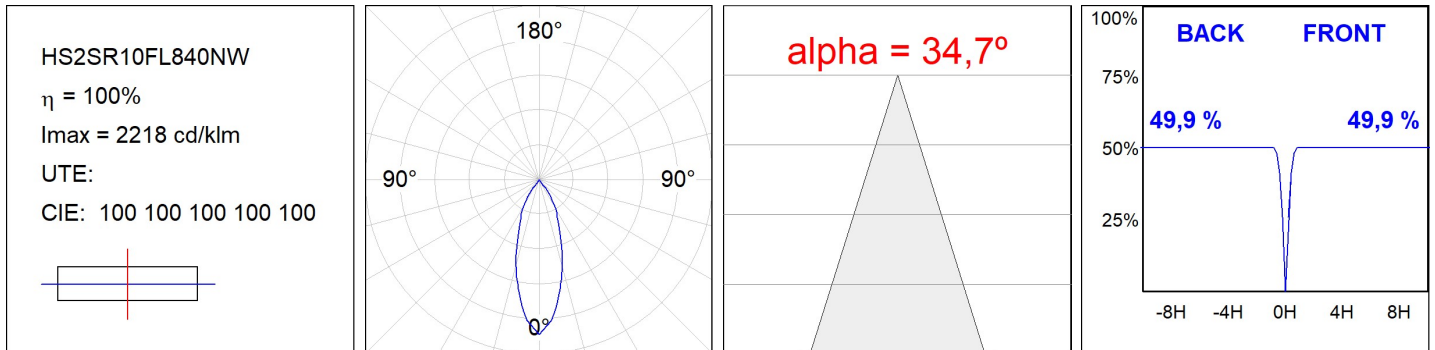

**HS2SR10FL840NW**

**HANCE G2 SEMIREC 1000 NW FL WH**

**Description:**

LAMP semi-recessed multidirectional spotlight HANCE G2 SEMIREC 1000. Allowing 355° rotation and tilting up to 90°. Body made of die-cast aluminium for proper thermal management. Black polycarbonate injection moulded anti-glare ring. 35° flood reflector. LED COB, 4000K y CRI80. Electronic ON OFF control gear included. IP20, IK07 ratings. Insulation Class II. LED life time: 78.000 L80B10 (Ta=25°C). Available finishes: Textured white and textured black.

**Finish:** Texturised white RAL 9010

**Installation:** Semi-Recessed

**TECHNICAL SPECIFICATIONS:**

<b>Light output:</b>	1.071 lm	<b>°K :</b>	4000
<b>Plum:</b>	8,6W	<b>CRI :</b>	80
<b>Efficacy:</b>	124,5 lm/w	<b>R9 :</b>	66
<b>UGR:</b>	<19	<b>MacAdam:</b>	3
<b>Type:</b>	COB	<b>Power Supply:</b>	220-240V 50/60Hz
<b>LED Lifetime:</b>	78.000 L80B10 (Ta=25°C)	<b>Gear:</b>	Electronic
<b>Power:</b>	7W		

*Light output tolerance +/- 10%*

**CUSTOM MADE OPTIONS:**

HS2SR10FL840NW

HANCE G2 SEMIREC 1000 NW FL WH

PHOTOMETRIC DATA :

**ACCESORIES :**

**Optical**

**Product code:**  
HSCU50