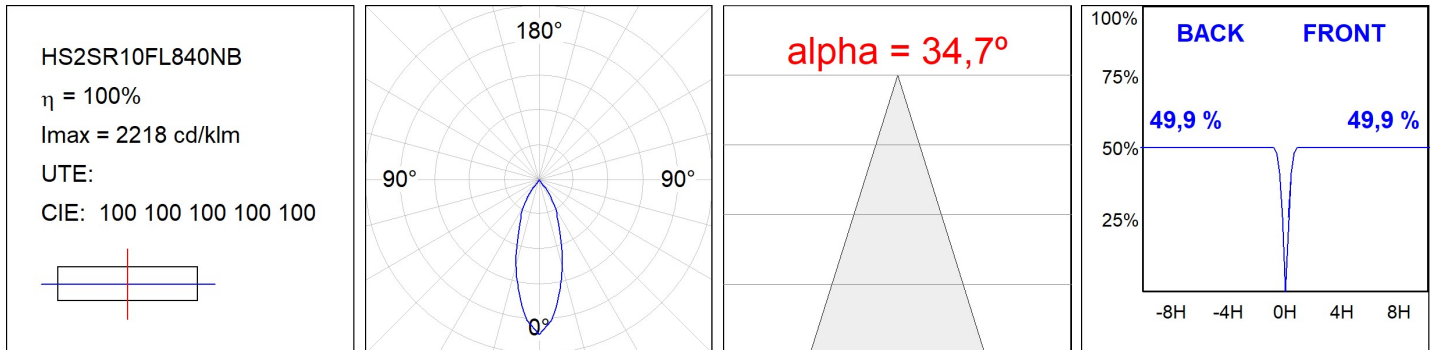

**HS2SR10FL840NB**

**HANCE G2 SEMIREC 1000 NW FL BK**

**Description:**

LAMP semi-recessed multidirectional spotlight HANCE G2 SEMIREC 1000. Allowing 355° rotation and tilting up to 90°. Body made of die-cast aluminium for proper thermal management. Black polycarbonate injection moulded anti-glare ring. 35° flood reflector. LED COB, 4000K y CRI80. Electronic ON OFF control gear included. IP20, IK07 ratings. Insulation Class II. LED life time: 78.000 L80B10 (Ta=25°C). Available finishes: Textured white and textured black.

**Finish:** Texturised black RAL 9011

**Installation:** Semi-Recessed

**TECHNICAL SPECIFICATIONS:**

<b>Light output:</b>	1.071 lm	<b>°K :</b>	4000
<b>Plum:</b>	8,6W	<b>CRI :</b>	80
<b>Efficacy:</b>	124,5 lm/w	<b>R9 :</b>	66
<b>UGR:</b>	<19	<b>MacAdam:</b>	3
<b>Type:</b>	COB	<b>Power Supply:</b>	220-240V 50/60Hz
<b>LED Lifetime:</b>	78.000 L80B10 (Ta=25°C)	<b>Gear:</b>	Electronic
<b>Power:</b>	7W		

*Light output tolerance +/- 10%*

**CUSTOM MADE OPTIONS:**

HS2SR10FL840NB

HANCE G2 SEMIREC 1000 NW FL BK

PHOTOMETRIC DATA :

**ACCESORIES :**

**Optical**

**Product code:**  
HSCU50