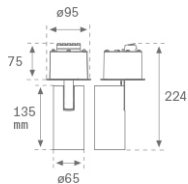

**HS2SR10FL840NB**

**HANCE G2 SEMIREC 1000 NW FL BK**

**Description:**

LAMP semi-recessed multidirectional spotlight HANCE G2 SEMIREC 1000. Allowing 355° rotation and tilting up to 90°. Body made of die-cast aluminium for proper thermal management. Black polycarbonate injection moulded anti-glare ring. 35° flood reflector. LED COB, 4000K y CRI80. Electronic ON OFF control gear included. IP20, IK07 ratings. Insulation Class II. LED life time: 78.000 L80B10 (Ta=25°C). Available finishes: Textured white and textured black.

**Finish:** Texturised black RAL 9011

**Installation:** Semi-Recessed

**TECHNICAL SPECIFICATIONS:**

<b>Light output:</b>	1.071 lm	<b>°K :</b>	4000
<b>Plum:</b>	8,6W	<b>CRI :</b>	80
<b>Efficacy:</b>	124,5 lm/w	<b>R9 :</b>	66
<b>UGR:</b>	<19	<b>MacAdam:</b>	3
<b>Type:</b>	COB	<b>Power Supply:</b>	220-240V 50/60Hz
<b>LED Lifetime:</b>	78.000 L80B10 (Ta=25°C)	<b>Gear:</b>	Electronic
<b>Power:</b>	7W		