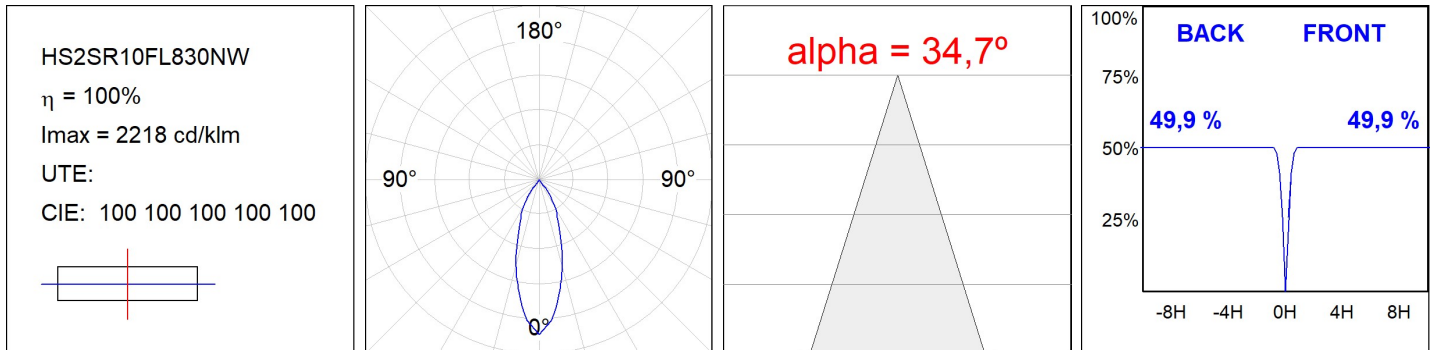

**HS2SR10FL830NW**

**HANCE G2 SEMIREC 1000 WW FL WH**

**Description:**

LAMP semi-recessed multidirectional spotlight HANCE G2 SEMIREC 1000. Allowing 355° rotation and tilting up to 90°. Body made of die-cast aluminium for proper thermal management. Black polycarbonate injection moulded anti-glare ring. 35° flood reflector. LED COB, 3000K y CRI80. Electronic ON OFF control gear included. IP20, IK07 ratings. Insulation Class II. LED life time: 78.000 L80B10 (Ta=25°C). Available finishes: Textured white and textured black.

**Finish:** Texturised white RAL 9010

**Installation:** Semi-Recessed

**TECHNICAL SPECIFICATIONS:**

<b>Light output:</b>	1.011 lm	<b>°K :</b>	3000
<b>Plum:</b>	8,6W	<b>CRI :</b>	80
<b>Efficacy:</b>	117,6 lm/w	<b>R9 :</b>	60
<b>UGR:</b>	<19	<b>MacAdam:</b>	3
<b>Type:</b>	COB	<b>Power Supply:</b>	220-240V 50/60Hz
<b>LED Lifetime:</b>	78.000 L80B10 (Ta=25°C)	<b>Gear:</b>	Electronic
<b>Power:</b>	7W		

*Light output tolerance +/- 10%*

**CUSTOM MADE OPTIONS:**

HS2SR10FL830NW

HANCE G2 SEMIREC 1000 WW FL WH

PHOTOMETRIC DATA :

**ACCESORIES :**

**Optical**

**Product code:**