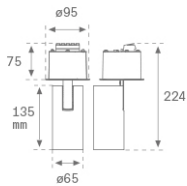

**HS2SR10FL830NW**

**HANCE G2 SEMIREC 1000 WW FL WH**

**Description:**

LAMP semi-recessed multidirectional spotlight HANCE G2 SEMIREC 1000. Allowing 355° rotation and tilting up to 90°. Body made of die-cast aluminium for proper thermal management. Black polycarbonate injection moulded anti-glare ring. 35° flood reflector. LED COB, 3000K y CRI80. Electronic ON OFF control gear included. IP20, IK07 ratings. Insulation Class II. LED life time: 78.000 L80B10 (Ta=25°C). Available finishes: Textured white and textured black.

**Finish:** Texturised white RAL 9010

**Installation:** Semi-Recessed

**TECHNICAL SPECIFICATIONS:**

<b>Light output:</b>	1.011 lm	<b>°K :</b>	3000
<b>Plum:</b>	8,6W	<b>CRI :</b>	80
<b>Efficacy:</b>	117,6 lm/w	<b>R9 :</b>	60
<b>UGR:</b>	<19	<b>MacAdam:</b>	3
<b>Type:</b>	COB	<b>Power Supply:</b>	220-240V 50/60Hz
<b>LED Lifetime:</b>	78.000 L80B10 (Ta=25°C)	<b>Gear:</b>	Electronic
<b>Power:</b>	7W		