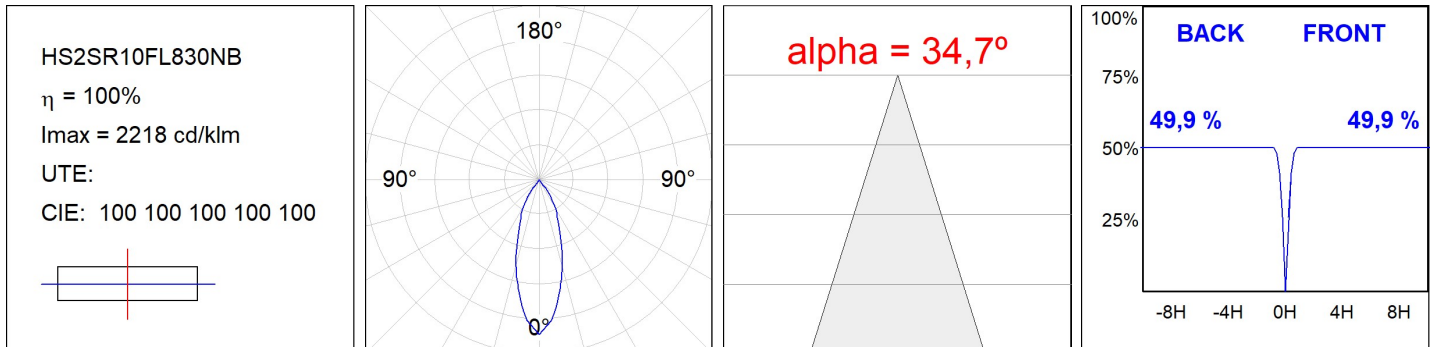

**HS2SR10FL830NB**

**HANCE G2 SEMIREC 1000 WW FL BK**

**Description:**

LAMP semi-recessed multidirectional spotlight HANCE G2 SEMIREC 1000. Allowing 355° rotation and tilting up to 90°. Body made of die-cast aluminium for proper thermal management. Black polycarbonate injection moulded anti-glare ring. 35° flood reflector. LED COB, 3000K y CRI80. Electronic ON OFF control gear included. IP20, IK07 ratings. Insulation Class II. LED life time: 78.000 L80B10 (Ta=25°C). Available finishes: Textured white and textured black.

**Finish:** Texturised black RAL 9011

**Installation:** Semi-Recessed

**TECHNICAL SPECIFICATIONS:**

<b>Light output:</b>	1.011 lm	<b>°K :</b>	3000
<b>Plum:</b>	8,6W	<b>CRI :</b>	80
<b>Efficacy:</b>	117,6 lm/w	<b>R9 :</b>	60
<b>UGR:</b>	<19	<b>MacAdam:</b>	3
<b>Type:</b>	COB	<b>Power Supply:</b>	220-240V 50/60Hz
<b>LED Lifetime:</b>	78.000 L80B10 (Ta=25°C)	<b>Gear:</b>	Electronic
<b>Power:</b>	7W		

*Light output tolerance +/- 10%*

**CUSTOM MADE OPTIONS:**

HS2SR10FL830NB

HANCE G2 SEMIREC 1000 WW FL BK

PHOTOMETRIC DATA :

**ACCESORIES :**

**Optical**

**Product code:**