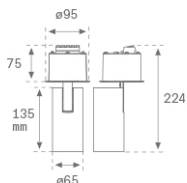

**HS2SR10FL830NB**

**HANCE G2 SEMIREC 1000 WW FL BK**

**Description:**

LAMP semi-recessed multidirectional spotlight HANCE G2 SEMIREC 1000. Allowing 355° rotation and tilting up to 90°. Body made of die-cast aluminium for proper thermal management. Black polycarbonate injection moulded anti-glare ring. 35° flood reflector. LED COB, 3000K y CRI80. Electronic ON OFF control gear included. IP20, IK07 ratings. Insulation Class II. LED life time: 78.000 L80B10 (Ta=25°C). Available finishes: Textured white and textured black.

**Finish:** Texturised black RAL 9011

**Installation:** Semi-Recessed

**TECHNICAL SPECIFICATIONS:**

<b>Light output:</b>	1.011 lm	<b>°K :</b>	3000
<b>Plum:</b>	8,6W	<b>CRI :</b>	80
<b>Efficacy:</b>	117,6 lm/w	<b>R9 :</b>	60
<b>UGR:</b>	<19	<b>MacAdam:</b>	3
<b>Type:</b>	COB	<b>Power Supply:</b>	220-240V 50/60Hz
<b>LED Lifetime:</b>	78.000 L80B10 (Ta=25°C)	<b>Gear:</b>	Electronic
<b>Power:</b>	7W		