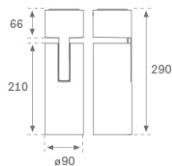

HS2SF30FL840NB

HANCE G2 SUR 3000 NW FL BK

**Description:**

LAMP surface multidirectional spotlight HANCE G2 SUR 3000 . Allowing 355° rotation and tilting up to 90°. Body made of die-cast aluminium for proper thermal management. Black polycarbonate injection moulded anti-glare ring. 35° flood reflector. LED COB, 4000K y CRI80. Electronic ON OFF control gear included. IP20, IK07 ratings. Insulation Class I. LED life time: 72.000 L80B10 (Ta=25°C). Available finishes: Textured white and textured black.

**Finish:** Texturised black RAL 9011

**Installation:** Surface

**TECHNICAL SPECIFICATIONS:**

<b>Light output:</b>	3.318 lm	<b>°K :</b>	4000
<b>Plum:</b>	28,3W	<b>CRI :</b>	80
<b>Efficacy:</b>	117,2 lm/w	<b>R9 :</b>	64
<b>UGR:</b>	<19	<b>MacAdam:</b>	3
<b>Type:</b>	COB	<b>Power Supply:</b>	220-240V 50/60Hz
<b>LED Lifetime:</b>	72.000 L80B10 (Ta=25°C)	<b>Gear:</b>	Electronic
<b>Power:</b>	25W		