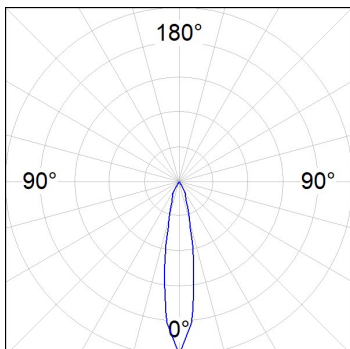

**Finish:** Texturised white RAL 9010

**Installation:** Surface

**TECHNICAL SPECIFICATIONS:**

|                      |                         |                      |                  |
|----------------------|-------------------------|----------------------|------------------|
| <b>Light output:</b> | 2.204 lm                | <b>°K :</b>          | 3000             |
| <b>Plum:</b>         | 20,8W                   | <b>CRI :</b>         | 80               |
| <b>Efficacy:</b>     | 106 lm/w                | <b>R9 :</b>          | 60               |
| <b>UGR:</b>          | <19                     | <b>MacAdam:</b>      | 3                |
| <b>Type:</b>         | COB                     | <b>Power Supply:</b> | 220-240V 50/60Hz |
| <b>LED Lifetime:</b> | 72.000 L80B10 (Ta=25°C) | <b>Gear:</b>         | Adjustable DALI  |
| <b>Power:</b>        | 18W                     |                      |                  |

*Light output tolerance +/- 10%*

**CUSTOM MADE OPTIONS:**

HS2SF20SP830DW

HANCE G2 SUR 2000 WW SP DALI WH

PHOTOMETRIC DATA :

HS2SF20SP830DW  
 $\eta = 100\%$   
 $I_{max} = 4956 \text{ cd/klm}$   
UTE:  
CIE: 102 100 100 100 100