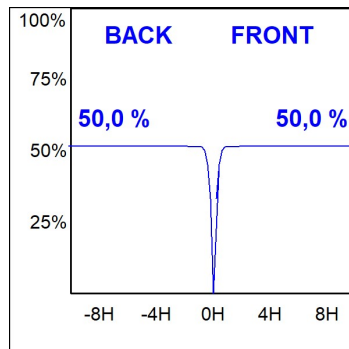

**HS2SF20SP830DW**

**HANCE G2 SUR 2000 WW SP DALI WH**

**Description:**

LAMP surface multidirectional spotlight HANCE G2 SUR 2000. Allowing 355° rotation and tilting up to 90°. Body made of die-cast aluminium for proper thermal management. Black polycarbonate injection moulded anti-glare ring. 20° spot reflector. LED COB, 3000K and CRI80. Electronic DALI control gear included. IP20, IK07 ratings. Insulation Class I. LED life time: 72.000 L80B10 (Ta=25°C). Available finishes: Textured white and textured black.

**Finish:** Texturised white RAL 9010

**Installation:** Surface

**TECHNICAL SPECIFICATIONS:**

|                      |                         |                      |                  |
|----------------------|-------------------------|----------------------|------------------|
| <b>Light output:</b> | 2.204 lm                | <b>°K :</b>          | 3000             |
| <b>Plum:</b>         | 20,8W                   | <b>CRI :</b>         | 80               |
| <b>Efficacy:</b>     | 106 lm/w                | <b>R9 :</b>          | 60               |
| <b>UGR:</b>          | <19                     | <b>MacAdam:</b>      | 3                |
| <b>Type:</b>         | COB                     | <b>Power Supply:</b> | 220-240V 50/60Hz |
| <b>LED Lifetime:</b> | 72.000 L80B10 (Ta=25°C) | <b>Gear:</b>         | Adjustable DALI  |
| <b>Power:</b>        | 18W                     |                      |                  |

*Light output tolerance +/- 10%*

**CUSTOM MADE OPTIONS:**

HS2SF20SP830DW

HANCE G2 SUR 2000 WW SP DALI WH

PHOTOMETRIC DATA :

HS2SF20SP830DW  
 $\eta = 100\%$   
 $I_{max} = 4956 \text{ cd/klm}$   
UTE:  
CIE: 102 100 100 100 100