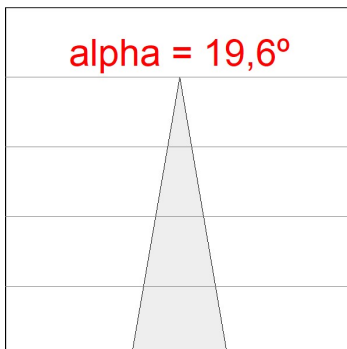

**Finish:** Texturised white RAL 9010

**Installation:** Surface

**TECHNICAL SPECIFICATIONS:**

|                      |                         |                      |                  |
|----------------------|-------------------------|----------------------|------------------|
| <b>Light output:</b> | 2.204 lm                | <b>°K :</b>          | 3000             |
| <b>Plum:</b>         | 20,8W                   | <b>CRI :</b>         | 80               |
| <b>Efficacy:</b>     | 106 lm/w                | <b>R9 :</b>          | 60               |
| <b>UGR:</b>          | <19                     | <b>MacAdam:</b>      | 3                |
| <b>Type:</b>         | COB                     | <b>Power Supply:</b> | 220-240V 50/60Hz |
| <b>LED Lifetime:</b> | 72.000 L80B10 (Ta=25°C) | <b>Gear:</b>         | Adjustable DALI  |
| <b>Power:</b>        | 18W                     |                      |                  |

*Light output tolerance +/- 10%*

**CUSTOM MADE OPTIONS:**

HS2SF20SP830DW

HANCE G2 SUR 2000 WW SP DALI WH

PHOTOMETRIC DATA :

HS2SF20SP830DW  
 $\eta = 100\%$   
 $I_{max} = 4956 \text{ cd/klm}$   
UTE:  
CIE: 102 100 100 100 100