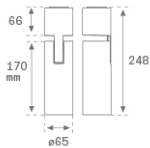

**HS2SF20SP830DW**

**HANCE G2 SUR 2000 WW SP DALI WH**

**Description:**

LAMP surface multidirectional spotlight HANCE G2 SUR 2000. Allowing 355° rotation and tilting up to 90°. Body made of die-cast aluminium for proper thermal management. Black polycarbonate injection moulded anti-glare ring. 20° spot reflector. LED COB, 3000K and CRI80. Electronic DALI control gear included. IP20, IK07 ratings. Insulation Class I. LED life time: 72.000 L80B10 (Ta=25°C). Available finishes: Textured white and textured black.

**Finish:** Texturised white RAL 9010

**Installation:** Surface

**TECHNICAL SPECIFICATIONS:**

|                      |                         |                      |                  |
|----------------------|-------------------------|----------------------|------------------|
| <b>Light output:</b> | 2.204 lm                | <b>°K :</b>          | 3000             |
| <b>Plum:</b>         | 20,8W                   | <b>CRI :</b>         | 80               |
| <b>Efficacy:</b>     | 106 lm/w                | <b>R9 :</b>          | 60               |
| <b>UGR:</b>          | <19                     | <b>MacAdam:</b>      | 3                |
| <b>Type:</b>         | COB                     | <b>Power Supply:</b> | 220-240V 50/60Hz |
| <b>LED Lifetime:</b> | 72.000 L80B10 (Ta=25°C) | <b>Gear:</b>         | Adjustable DALI  |
| <b>Power:</b>        | 18W                     |                      |                  |

*Light output tolerance +/- 10%*

**CUSTOM MADE OPTIONS:**

HS2SF20SP830DW

HANCE G2 SUR 2000 WW SP DALI WH

PHOTOMETRIC DATA :

HS2SF20SP830DW  
 $\eta = 100\%$   
 $I_{max} = 4956 \text{ cd/klm}$   
UTE:  
CIE: 102 100 100 100 100