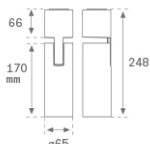

HS2SF20SP830DB

HANCE G2 SUR 2000 WW SP DALI BK

**Description:**

LAMP surface multidirectional spotlight HANCE G2 SUR 2000. Allowing 355° rotation and tilting up to 90°. Body made of die-cast aluminium for proper thermal management. Black polycarbonate injection moulded anti-glare ring. 20° spot reflector. LED COB, 3000K and CRI80. Electronic DALI control gear included. IP20, IK07 ratings. Insulation Class I. LED life time: 72.000 L80B10 (Ta=25°C). Available finishes: Textured white and textured black.

**Finish:** Texturised black RAL 9011

**Installation:** Surface

**TECHNICAL SPECIFICATIONS:**

<b>Light output:</b>	2.204 lm	<b>°K :</b>	3000
<b>Plum:</b>	20,8W	<b>CRI :</b>	80
<b>Efficacy:</b>	106 lm/w	<b>R9 :</b>	60
<b>UGR:</b>	<19	<b>MacAdam:</b>	3
<b>Type:</b>	COB	<b>Power Supply:</b>	220-240V 50/60Hz
<b>LED Lifetime:</b>	72.000 L80B10 (Ta=25°C)	<b>Gear:</b>	Adjustable DALI
<b>Power:</b>	18W		