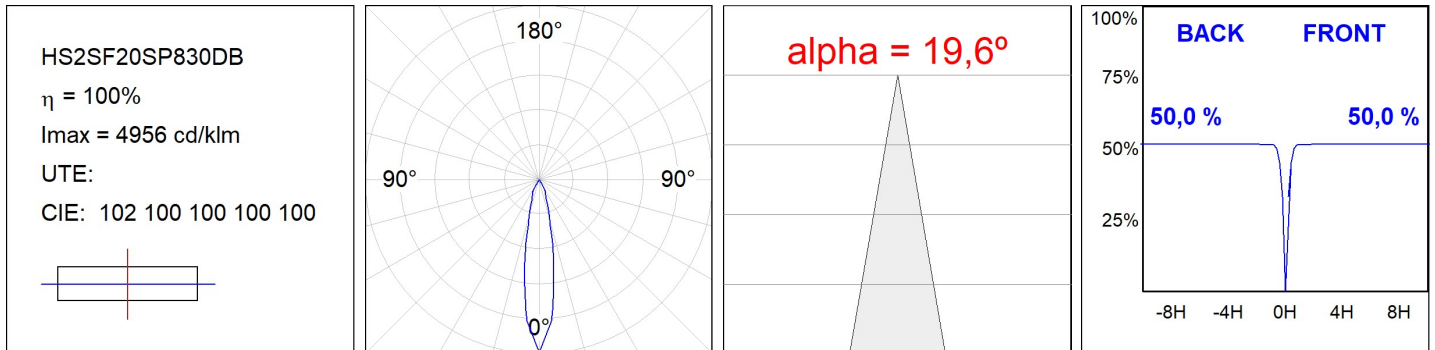

HS2SF20SP830DB

HANCE G2 SUR 2000 WW SP DALI BK

**Description:**

LAMP surface multidirectional spotlight HANCE G2 SUR 2000. Allowing 355° rotation and tilting up to 90°. Body made of die-cast aluminium for proper thermal management. Black polycarbonate injection moulded anti-glare ring. 20° spot reflector. LED COB, 3000K and CRI80. Electronic DALI control gear included. IP20, IK07 ratings. Insulation Class I. LED life time: 72.000 L80B10 (Ta=25°C). Available finishes: Textured white and textured black.

**Finish:** Texturised black RAL 9011

**Installation:** Surface

**TECHNICAL SPECIFICATIONS:**

<b>Light output:</b>	2.204 lm	<b>°K :</b>	3000
<b>Plum:</b>	20,8W	<b>CRI :</b>	80
<b>Efficacy:</b>	106 lm/w	<b>R9 :</b>	60
<b>UGR:</b>	<19	<b>MacAdam:</b>	3
<b>Type:</b>	COB	<b>Power Supply:</b>	220-240V 50/60Hz
<b>LED Lifetime:</b>	72.000 L80B10 (Ta=25°C)	<b>Gear:</b>	Adjustable DALI
<b>Power:</b>	18W		

*Light output tolerance +/- 10%*

**CUSTOM MADE OPTIONS:**

HS2SF20SP830DB

HANCE G2 SUR 2000 WW SP DALI BK

PHOTOMETRIC DATA :

**ACCESORIES :**

**Optical**

**Product code:**  
HSCU50