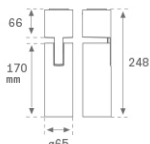

**HS2SF20MF840DW**

**HANCE G2 SUR 2000 NW MFL DALI WH**

**Description:**

LAMP surface multidirectional spotlight HANCE G2 SUR 2000. Allowing 355° rotation and tilting up to 90°. Body made of die-cast aluminium for proper thermal management. Black polycarbonate injection moulded anti-glare ring. 25° middle flood reflector. LED COB, 4000K and CRI80. Electronic DALI control gear included. IP20, IK07 ratings. Insulation Class I. LED life time: 72.000 L80B10 (Ta=25°C). Available finishes: Textured white and textured black.

**Finish:** Texturised white RAL 9010

**Installation:** Surface

**TECHNICAL SPECIFICATIONS:**

<b>Light output:</b>	2.402 lm	<b>°K :</b>	4000
<b>Plum:</b>	20,8W	<b>CRI :</b>	80
<b>Efficacy:</b>	115,5 lm/w	<b>R9 :</b>	66
<b>UGR:</b>	<19	<b>MacAdam:</b>	3
<b>Type:</b>	COB	<b>Power Supply:</b>	220-240V 50/60Hz
<b>LED Lifetime:</b>	72.000 L80B10 (Ta=25°C)	<b>Gear:</b>	Adjustable DALI
<b>Power:</b>	18W		