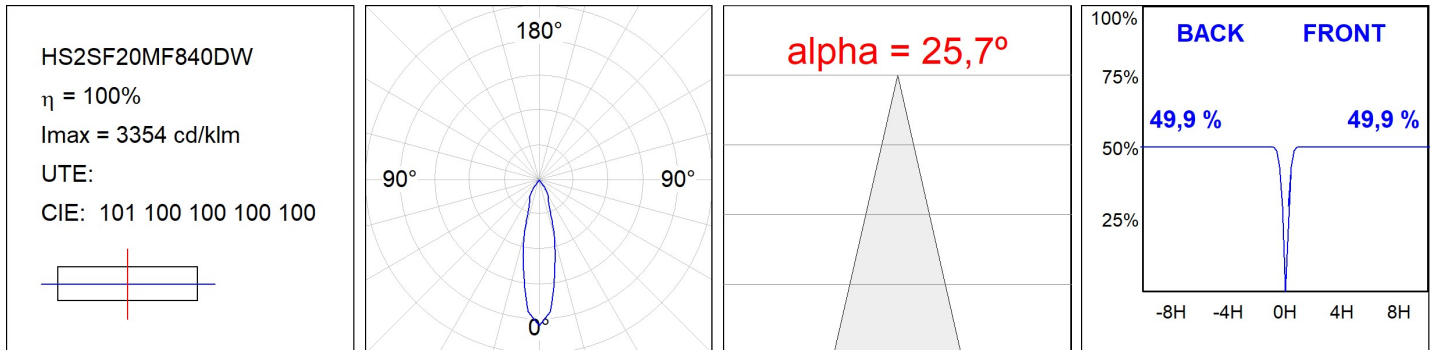

HS2SF20MF840DW

HANCE G2 SUR 2000 NW MFL DALI WH

PHOTOMETRIC DATA :