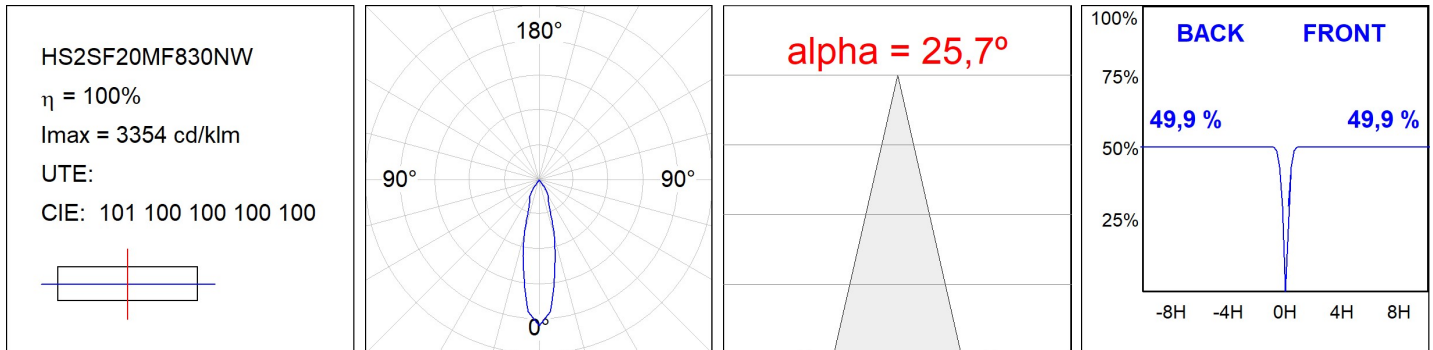

**HS2SF20MF830NW**

**HANCE G2 SUR 2000 WW MFL WH**

**Description:**

LAMP surface multidirectional spotlight HANCE G2 SUR 2000. Allowing 355° rotation and tilting up to 90°. Body made of die-cast aluminium for proper thermal management. Black polycarbonate injection moulded anti-glare ring. 25° middle flood reflector. LED COB, 3000K y CRI80. Electronic ON OFF control gear included. IP20, IK07 ratings. Insulation Class I. LED life time: 72.000 L80B10 (Ta=25°C). Available finishes: Textured white and textured black.

**Finish:** Texturised white RAL 9010

**Installation:** Surface

**TECHNICAL SPECIFICATIONS:**

<b>Light output:</b>	2.267 lm	<b>°K :</b>	3000
<b>Plum:</b>	20,8W	<b>CRI :</b>	80
<b>Efficacy:</b>	109 lm/w	<b>R9 :</b>	60
<b>UGR:</b>	<19	<b>MacAdam:</b>	3
<b>Type:</b>	COB	<b>Power Supply:</b>	220-240V 50/60Hz
<b>LED Lifetime:</b>	72.000 L80B10 (Ta=25°C)	<b>Gear:</b>	Electronic
<b>Power:</b>	18W		

*Light output tolerance +/- 10%*

**CUSTOM MADE OPTIONS:**

HS2SF20MF830NW

HANCE G2 SUR 2000 WW MFL WH

PHOTOMETRIC DATA :

**ACCESORIES :**

**Optical**

**Product code:**