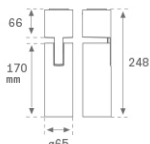

**HS2SF20MF830NW**

**HANCE G2 SUR 2000 WW MFL WH**

**Description:**

LAMP surface multidirectional spotlight HANCE G2 SUR 2000. Allowing 355° rotation and tilting up to 90°. Body made of die-cast aluminium for proper thermal management. Black polycarbonate injection moulded anti-glare ring. 25° middle flood reflector. LED COB, 3000K y CRI80. Electronic ON OFF control gear included. IP20, IK07 ratings. Insulation Class I. LED life time: 72.000 L80B10 (Ta=25°C). Available finishes: Textured white and textured black.

**Finish:** Texturised white RAL 9010

**Installation:** Surface

**TECHNICAL SPECIFICATIONS:**

<b>Light output:</b>	2.267 lm	<b>°K :</b>	3000
<b>Plum:</b>	20,8W	<b>CRI :</b>	80
<b>Efficacy:</b>	109 lm/w	<b>R9 :</b>	60
<b>UGR:</b>	<19	<b>MacAdam:</b>	3
<b>Type:</b>	COB	<b>Power Supply:</b>	220-240V 50/60Hz
<b>LED Lifetime:</b>	72.000 L80B10 (Ta=25°C)	<b>Gear:</b>	Electronic
<b>Power:</b>	18W		