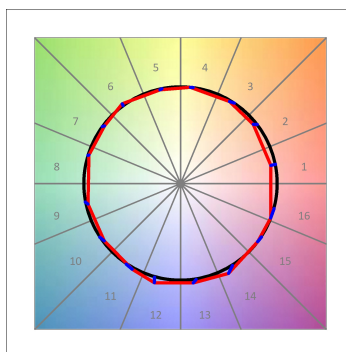

HS2SF20FL930NB

HANCE G2 SUR 2000 9WW FL BK

**Description:**

LAMP surface multidirectional spotlight HANCE G2 SUR 2000. Allowing 355° rotation and tilting up to 90°. Body made of die-cast aluminium for proper thermal management. Black polycarbonate injection moulded anti-glare ring. 35° flood reflector. LED COB, 3000K y CRI90. Electronic ON OFF control gear included. IP20, IK07 ratings. Insulation Class I. LED life time: 72.000 L80B10 (Ta=25°C). Available finishes: Textured white and textured black.

**Finish:** Texturised black RAL 9011

**Installation:** Surface

**TECHNICAL SPECIFICATIONS:**

<b>Light output:</b>	1.918 lm	<b>°K :</b>	3000
<b>Plum:</b>	20,8W	<b>CRI :</b>	90
<b>Efficacy:</b>	92,2 lm/w	<b>R9 :</b>	60
<b>Type:</b>	COB	<b>MacAdam:</b>	3
<b>LED Lifetime:</b>	72.000 L80B10 (Ta=25°C)	<b>Power Supply:</b>	220-240V 50/60Hz
<b>Power:</b>	18W	<b>Gear:</b>	Electronic

*Light output tolerance +/- 10%*

**CUSTOM MADE OPTIONS:**

HS2SF20FL930NB

HANCE G2 SUR 2000 9WW FL BK

PHOTOMETRIC DATA :

HS2SF20FL930NB  
 $\eta = 100\%$   
 $I_{max} = 2218 \text{ cd/klm}$   
 UTE:  
 CIE: 100 100 100 100 100