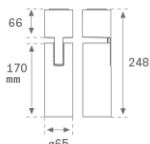

HS2SF20FL930NB

HANCE G2 SUR 2000 9WW FL BK

**Description:**

LAMP surface multidirectional spotlight HANCE G2 SUR 2000. Allowing 355° rotation and tilting up to 90°. Body made of die-cast aluminium for proper thermal management. Black polycarbonate injection moulded anti-glare ring. 35° flood reflector. LED COB, 3000K y CRI90. Electronic ON OFF control gear included. IP20, IK07 ratings. Insulation Class I. LED life time: 72.000 L80B10 (Ta=25°C). Available finishes: Textured white and textured black.

**Finish:** Texturised black RAL 9011

**Installation:** Surface

**TECHNICAL SPECIFICATIONS:**

<b>Light output:</b>	1.918 lm	<b>°K :</b>	3000
<b>Plum:</b>	20,8W	<b>CRI :</b>	90
<b>Efficacy:</b>	92,2 lm/w	<b>R9 :</b>	60
<b>Type:</b>	COB	<b>MacAdam:</b>	3
<b>LED Lifetime:</b>	72.000 L80B10 (Ta=25°C)	<b>Power Supply:</b>	220-240V 50/60Hz
<b>Power:</b>	18W	<b>Gear:</b>	Electronic

*Light output tolerance +/- 10%*

**CUSTOM MADE OPTIONS:**

HS2SF20FL930NB

HANCE G2 SUR 2000 9WW FL BK

PHOTOMETRIC DATA :

HS2SF20FL930NB  
 $\eta = 100\%$   
 $I_{max} = 2218 \text{ cd/klm}$   
 UTE:  
 CIE: 100 100 100 100 100