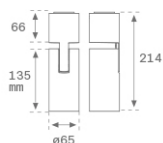

**HS2SF10MF830DW**

**HANCE G2 SUR 1000 WW MFL DALI WH**

**Description:**

LAMP surface multidirectional spotlight HANCE G2 SUR 1000. Allowing 355° rotation and tilting up to 90°. Body made of die-cast aluminium for proper thermal management. Black polycarbonate injection moulded anti-glare ring. 25° middle flood reflector. LED COB, 3000K and CRI80. Electronic DALI control gear included. IP20, IK07 ratings. Insulation Class I. LED life time: 78.000 L80B10 (Ta=25°C). Available finishes: Textured white and textured black.

**Finish:** Texturised white RAL 9010

**Installation:** Surface

**TECHNICAL SPECIFICATIONS:**

<b>Light output:</b>	1.022 lm	<b>°K :</b>	3000
<b>Plum:</b>	8,6W	<b>CRI :</b>	80
<b>Efficacy:</b>	118,8 lm/w	<b>R9 :</b>	60
<b>UGR:</b>	<19	<b>MacAdam:</b>	3
<b>Type:</b>	COB	<b>Power Supply:</b>	220-240V 50/60Hz
<b>LED Lifetime:</b>	78.000 L80B10 (Ta=25°C)	<b>Gear:</b>	Adjustable DALI
<b>Power:</b>	7W		