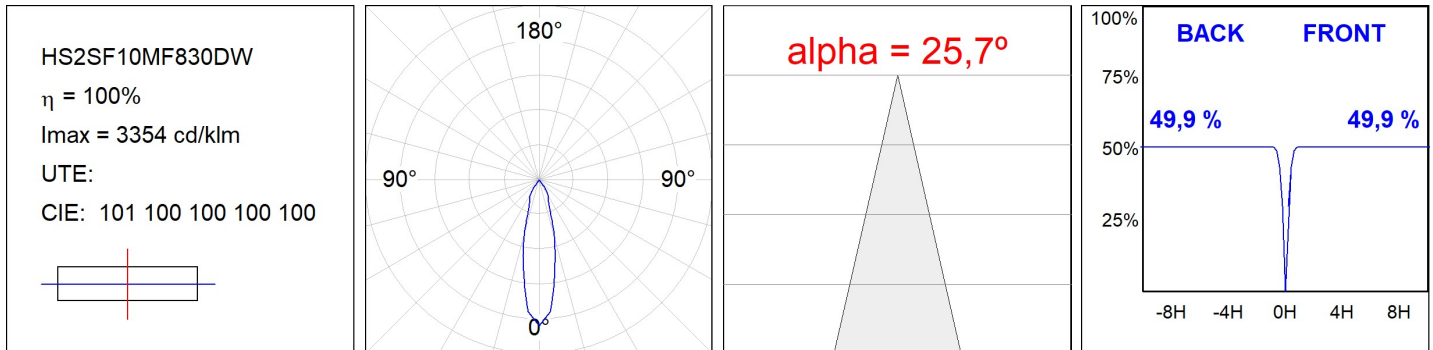

**HS2SF10MF830DW**

**HANCE G2 SUR 1000 WW MFL DALI WH**

**Description:**

LAMP surface multidirectional spotlight HANCE G2 SUR 1000. Allowing 355° rotation and tilting up to 90°. Body made of die-cast aluminium for proper thermal management. Black polycarbonate injection moulded anti-glare ring. 25° middle flood reflector. LED COB, 3000K and CRI80. Electronic DALI control gear included. IP20, IK07 ratings. Insulation Class I. LED life time: 78.000 L80B10 (Ta=25°C). Available finishes: Textured white and textured black.

**Finish:** Texturised white RAL 9010

**Installation:** Surface

**TECHNICAL SPECIFICATIONS:**

<b>Light output:</b>	1.022 lm	<b>°K :</b>	3000
<b>Plum:</b>	8,6W	<b>CRI :</b>	80
<b>Efficacy:</b>	118,8 lm/w	<b>R9 :</b>	60
<b>UGR:</b>	<19	<b>MacAdam:</b>	3
<b>Type:</b>	COB	<b>Power Supply:</b>	220-240V 50/60Hz
<b>LED Lifetime:</b>	78.000 L80B10 (Ta=25°C)	<b>Gear:</b>	Adjustable DALI
<b>Power:</b>	7W		

*Light output tolerance +/- 10%*

**CUSTOM MADE OPTIONS:**

HS2SF10MF830DW

HANCE G2 SUR 1000 WW MFL DALI WH

PHOTOMETRIC DATA :

**ACCESORIES :**

**Optical**

**Product code:**