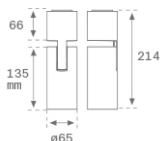

**HS2SF10FL840DB**

**HANCE G2 SUR 1000 NW FL DALI BK**

**Description:**

LAMP surface multidirectional spotlight HANCE G2 SUR 1000. Allowing 355° rotation and tilting up to 90°. Body made of die-cast aluminium for proper thermal management. Black polycarbonate injection moulded anti-glare ring. 35° flood reflector. LED COB, 4000K and CRI80. Electronic DALI control gear included. IP20, IK07 ratings. Insulation Class I. LED life time: 78.000 L80B10 (Ta=25°C). Available finishes: Textured white and textured black.

**Finish:** Texturised black RAL 9011

**Installation:** Surface

**TECHNICAL SPECIFICATIONS:**

<b>Light output:</b>	1.071 lm	<b>°K :</b>	4000
<b>Plum:</b>	8,6W	<b>CRI :</b>	80
<b>Efficacy:</b>	124,5 lm/w	<b>R9 :</b>	66
<b>UGR:</b>	<19	<b>MacAdam:</b>	3
<b>Type:</b>	COB	<b>Power Supply:</b>	220-240V 50/60Hz
<b>LED Lifetime:</b>	78.000 L80B10 (Ta=25°C)	<b>Gear:</b>	Adjustable DALI
<b>Power:</b>	7W		