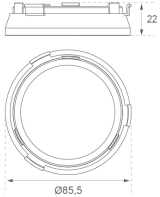

HS2RI90W

HANCE G2 3000/4000 ACC. RING DECO WH.

Description:

Accessory for spotlight model HANCE G2 3000/4000 ACC. RING DECO WH., LAMP brand. Decorative ring type made of white colour lacquered polycarbonate.