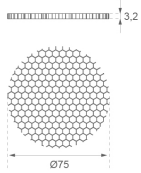

HS2HO75

HANCE G2 3000/4000 ACC. HONEYCOMB GRILLE

Description:

Accessory for spotlight model HANCE G2 3000/4000 ACC. HONEYCOMB GRILLE, LAMP brand. Anti-glare honeycomb grille type in black colour, diameter 75.

Weight: 2 g