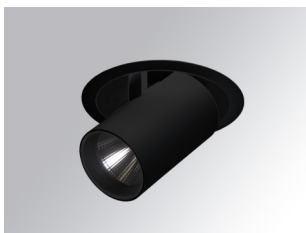

HANCE DOWNLIGHT

HD2SR40SP840NB

HANCE G2 DOWN SEMIREC 4000 NW SP BK

Description:

LAMP multidirectional semi-recessed downlight HANCE G2 DOWN SEMIREC 4000. Allowing 355° rotation and tilting up to 85°. Body and frame made of die-cast aluminium for proper thermal management. Black polycarbonate injection moulded anti-glare ring. 20° spot reflector. LED COB, 4000K and CRI80. Electronic ON OFF control gear included. IP20, IK07 ratings. Insulation Class II. LED life time: 72.000 L80B10 (Ta=25°C). Available finishes: Textured white and textured black.

Finish: Texturised black RAL 9011

Installation: Recessed

TECHNICAL SPECIFICATIONS:

Light output:	4.694 lm	°K :	4000
Plum:	36,7W	CRI :	80
Efficacy:	127,9 lm/w	R9 :	64
UGR:	<19	MacAdam:	3
Type:	COB	Power Supply:	220-240V 50/60Hz
LED Lifetime:	72.000 L80B10 (Ta=25°C)	Gear:	Electronic
Power:	33W		