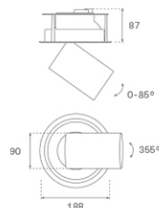

HANCE DOWNLIGHT

HD2SR40SP840NB

HANCE G2 DOWN SEMIREC 4000 NW SP BK

Description:

LAMP multidirectional semi-recessed downlight HANCE G2 DOWN SEMIREC 4000. Allowing 355° rotation and tilting up to 85°. Body and frame made of die-cast aluminium for proper thermal management. Black polycarbonate injection moulded anti-glare ring. 20° spot reflector. LED COB, 4000K and CRI80. Electronic ON OFF control gear included. IP20, IK07 ratings. Insulation Class II. LED life time: 72.000 L80B10 (Ta=25°C). Available finishes: Textured white and textured black.

Finish: Texturised black RAL 9011

Installation: Recessed

TECHNICAL SPECIFICATIONS:

Light output:	4.694 lm	°K :	4000
Plum:	36,7W	CRI :	80
Efficacy:	127,9 lm/w	R9 :	64
UGR:	<19	MacAdam:	3
Type:	COB	Power Supply:	220-240V 50/60Hz
LED Lifetime:	72.000 L80B10 (Ta=25°C)	Gear:	Electronic
Power:	33W		