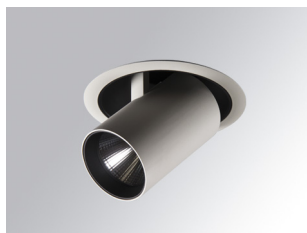

# HANCE DOWNLIGHT

HD2SR40SP830NW

## HANCE G2 DOWN SEMIREC 4000 WW SP WH

### Description:

LAMP multidirectional semi-recessed downlight HANCE G2 DOWN SEMIREC 4000. Allowing 355° rotation and tilting up to 85°. Body and frame made of die-cast aluminium for proper thermal management. Black polycarbonate injection moulded anti-glare ring. 20° spot reflector. LED COB, 3000K and CRI80. Electronic ON OFF control gear included. IP20, IK07 ratings. Insulation Class II. LED life time: 72.000 L80B10 (Ta=25°C). Available finishes: Textured white and textured black.

**Finish:** Texturised white RAL 9010

**Installation:** Recessed