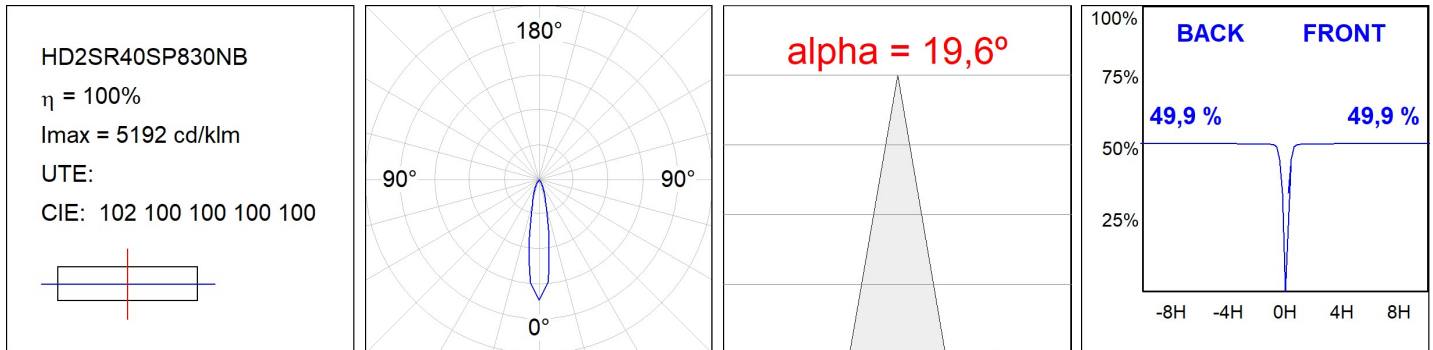

HANCE DOWNLIGHT

HD2SR40SP830NB

HANCE G2 DOWN SEMIREC 4000 WW SP BK

Description:

LAMP multidirectional semi-recessed downlight HANCE G2 DOWN SEMIREC 4000. Allowing 355° rotation and tilting up to 85°. Body and frame made of die-cast aluminium for proper thermal management. Black polycarbonate injection moulded anti-glare ring. 20° spot reflector. LED COB, 3000K and CRI80. Electronic ON OFF control gear included. IP20, IK07 ratings. Insulation Class II. LED life time: 72.000 L80B10 (Ta=25°C). Available finishes: Textured white and textured black.

Finish: Texturised black RAL 9011

Installation: Recessed

TECHNICAL SPECIFICATIONS:

Light output:	4.440 lm	°K :	3000
Plum:	36,7W	CRI :	80
Efficacy:	121 lm/w	R9 :	61
UGR:	<19	MacAdam:	3
Type:	COB	Power Supply:	220-240V 50/60Hz
LED Lifetime:	72.000 L80B10 (Ta=25°C)	Gear:	Electronic
Power:	33W		

Light output tolerance +/- 10%

CUSTOM MADE OPTIONS:

HANCE DOWNLIGHT

HD2SR40SP830NB

HANCE G2 DOWN SEMIREC 4000 WW SP BK

PHOTOMETRIC DATA :

ACCESORIES :

Optical