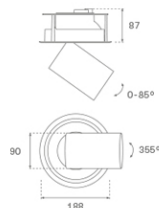

HANCE DOWNLIGHT

HD2SR40SP830NB

HANCE G2 DOWN SEMIREC 4000 WW SP BK

Description:

LAMP multidirectional semi-recessed downlight HANCE G2 DOWN SEMIREC 4000. Allowing 355° rotation and tilting up to 85°. Body and frame made of die-cast aluminium for proper thermal management. Black polycarbonate injection moulded anti-glare ring. 20° spot reflector. LED COB, 3000K and CRI80. Electronic ON OFF control gear included. IP20, IK07 ratings. Insulation Class II. LED life time: 72.000 L80B10 (Ta=25°C). Available finishes: Textured white and textured black.

Finish: Texturised black RAL 9011

Installation: Recessed

TECHNICAL SPECIFICATIONS:

Light output:	4.440 lm	°K :	3000
Plum:	36,7W	CRI :	80
Efficacy:	121 lm/w	R9 :	61
UGR:	<19	MacAdam:	3
Type:	COB	Power Supply:	220-240V 50/60Hz
LED Lifetime:	72.000 L80B10 (Ta=25°C)	Gear:	Electronic
Power:	33W		