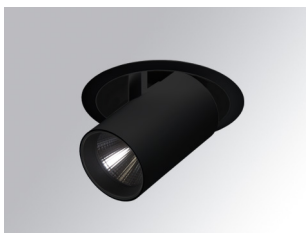

HANCE DOWNLIGHT

HD2SR40SP830NB

HANCE G2 DOWN SEMIREC 4000 WW SP BK

Description:

LAMP multidirectional semi-recessed downlight HANCE G2 DOWN SEMIREC 4000. Allowing 355° rotation and tilting up to 85°. Body and frame made of die-cast aluminium for proper thermal management. Black polycarbonate injection moulded anti-glare ring. 20° spot reflector. LED COB, 3000K and CRI80. Electronic ON OFF control gear included. IP20, IK07 ratings. Insulation Class II. LED life time: 72.000 L80B10 (Ta=25°C). Available finishes: Textured white and textured black.

Finish: Texturised black RAL 9011

Installation: Recessed

TECHNICAL SPECIFICATIONS:

Light output:	4.440 lm	°K :	3000
Plum:	36,7W	CRI :	80
Efficacy:	121 lm/w	R9 :	61
UGR:	<19	MacAdam:	3
Type:	COB	Power Supply:	220-240V 50/60Hz
LED Lifetime:	72.000 L80B10 (Ta=25°C)	Gear:	Electronic
Power:	33W		