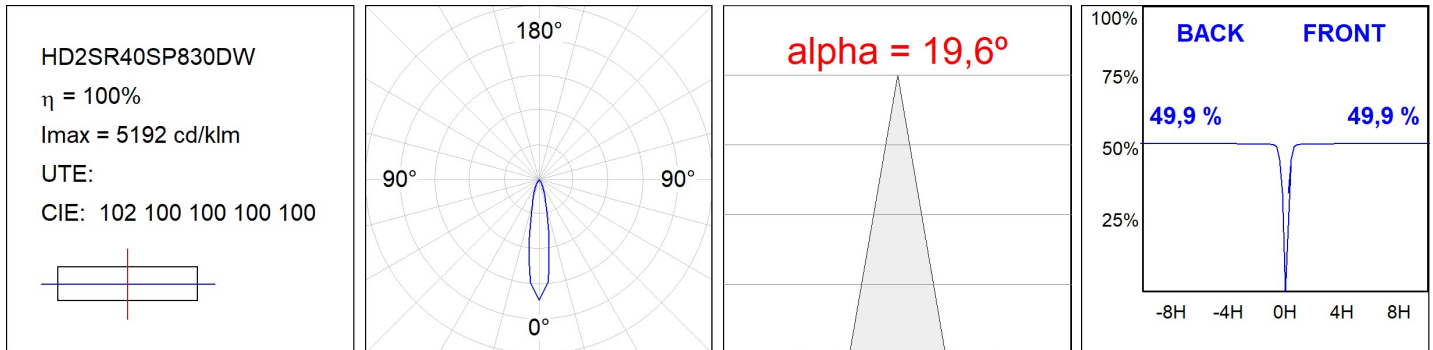

HANCE DOWNLIGHT

HD2SR40SP830DW

HANCE G2 DOWN SEMIREC 4000 WW SP DALI WH

Description:

LAMP multidirectional semi-recessed downlight HANCE G2 DOWN SEMIREC 4000. Allowing 355° rotation and tilting up to 85°. Body and frame made of die-cast aluminium for proper thermal management. Black polycarbonate injection moulded anti-glare ring. 20° spot reflector. LED COB, 3000K and CRI80. Electronic DALI control gear included. IP20, IK07 ratings. Insulation Class II. LED life time: 72.000 L80B10 (Ta=25°C). Available finishes: Textured white and textured black.

Finish: Texturised white RAL 9010

Installation: Recessed

TECHNICAL SPECIFICATIONS:

Light output:	4.440 lm	°K :	3000
Plum:	36,7W	CRI :	80
Efficacy:	121 lm/w	R9 :	61
UGR:	<19	MacAdam:	3
Type:	COB	Power Supply:	220-240V 50/60Hz
LED Lifetime:	72.000 L80B10 (Ta=25°C)	Gear:	Adjustable DALI
Power:	33W		

Light output tolerance +/- 10%

CUSTOM MADE OPTIONS:

HD2SR40SP830DW

HANCE G2 DOWN SEMIREC 4000 WW SP DALI WH

PHOTOMETRIC DATA :

ACCESORIES :

Optical

Product code: