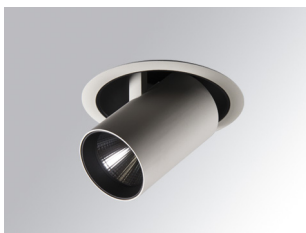

HANCE DOWNLIGHT

HD2SR40SP830DW

HANCE G2 DOWN SEMIREC 4000 WW SP DALI WH

Description:

LAMP multidirectional semi-recessed downlight HANCE G2 DOWN SEMIREC 4000. Allowing 355° rotation and tilting up to 85°. Body and frame made of die-cast aluminium for proper thermal management. Black polycarbonate injection moulded anti-glare ring. 20° spot reflector. LED COB, 3000K and CRI80. Electronic DALI control gear included. IP20, IK07 ratings. Insulation Class II. LED life time: 72.000 L80B10 (Ta=25°C). Available finishes: Textured white and textured black.

Finish: Texturised white RAL 9010

Installation: Recessed

TECHNICAL SPECIFICATIONS:

Light output:	4.440 lm	°K :	3000
Plum:	36,7W	CRI :	80
Efficacy:	121 lm/w	R9 :	61
UGR:	<19	MacAdam:	3
Type:	COB	Power Supply:	220-240V 50/60Hz
LED Lifetime:	72.000 L80B10 (Ta=25°C)	Gear:	Adjustable DALI
Power:	33W		