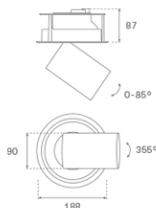

HANCE DOWNLIGHT

HD2SR40SP830DW

HANCE G2 DOWN SEMIREC 4000 WW SP DALI WH

Description:

LAMP multidirectional semi-recessed downlight HANCE G2 DOWN SEMIREC 4000. Allowing 355° rotation and tilting up to 85°. Body and frame made of die-cast aluminium for proper thermal management. Black polycarbonate injection moulded anti-glare ring. 20° spot reflector. LED COB, 3000K and CRI80. Electronic DALI control gear included. IP20, IK07 ratings. Insulation Class II. LED life time: 72.000 L80B10 (Ta=25°C). Available finishes: Textured white and textured black.

Finish: Texturised white RAL 9010

Installation: Recessed

TECHNICAL SPECIFICATIONS:

Light output:	4.440 lm	°K :	3000
Plum:	36,7W	CRI :	80
Efficacy:	121 lm/w	R9 :	61
UGR:	<19	MacAdam:	3
Type:	COB	Power Supply:	220-240V 50/60Hz
LED Lifetime:	72.000 L80B10 (Ta=25°C)	Gear:	Adjustable DALI
Power:	33W		