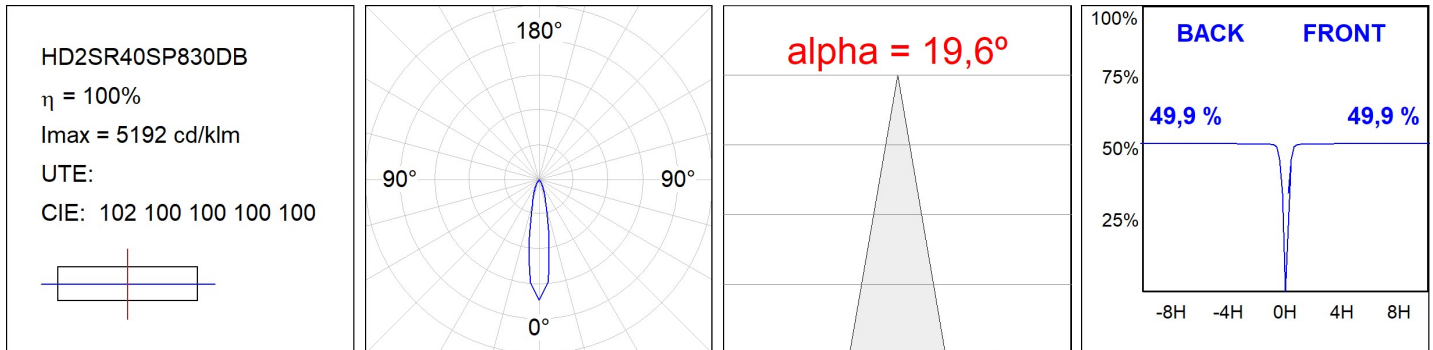

HANCE DOWNLIGHT

HD2SR40SP830DB

HANCE G2 DOWN SEMIREC 4000 WW SP DALI BK

Description:

LAMP multidirectional semi-recessed downlight HANCE G2 DOWN SEMIREC 4000. Allowing 355° rotation and tilting up to 85°. Body and frame made of die-cast aluminium for proper thermal management. Black polycarbonate injection moulded anti-glare ring. 20° spot reflector. LED COB, 3000K and CRI80. Electronic DALI control gear included. IP20, IK07 ratings. Insulation Class II. LED life time: 72.000 L80B10 (Ta=25°C). Available finishes: Textured white and textured black.

Finish: Texturised black RAL 9011

Installation: Recessed

TECHNICAL SPECIFICATIONS:

Light output:	4.440 lm	°K :	3000
Plum:	36,7W	CRI :	80
Efficacy:	121 lm/w	R9 :	61
UGR:	<19	MacAdam:	3
Type:	COB	Power Supply:	220-240V 50/60Hz
LED Lifetime:	72.000 L80B10 (Ta=25°C)	Gear:	Adjustable DALI
Power:	33W		

Light output tolerance +/- 10%

CUSTOM MADE OPTIONS:

HD2SR40SP830DB

HANCE G2 DOWN SEMIREC 4000 WW SP DALI BK

PHOTOMETRIC DATA :

ACCESORIES :

Optical

Product code: