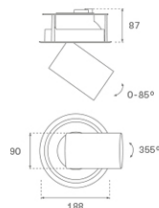

HANCE DOWNLIGHT

HD2SR40SP830DB

HANCE G2 DOWN SEMIREC 4000 WW SP DALI BK

Description:

LAMP multidirectional semi-recessed downlight HANCE G2 DOWN SEMIREC 4000. Allowing 355° rotation and tilting up to 85°. Body and frame made of die-cast aluminium for proper thermal management. Black polycarbonate injection moulded anti-glare ring. 20° spot reflector. LED COB, 3000K and CRI80. Electronic DALI control gear included. IP20, IK07 ratings. Insulation Class II. LED life time: 72.000 L80B10 (Ta=25°C). Available finishes: Textured white and textured black.

Finish: Texturised black RAL 9011

Installation: Recessed

TECHNICAL SPECIFICATIONS:

Light output:	4.440 lm	°K :	3000
Plum:	36,7W	CRI :	80
Efficacy:	121 lm/w	R9 :	61
UGR:	<19	MacAdam:	3
Type:	COB	Power Supply:	220-240V 50/60Hz
LED Lifetime:	72.000 L80B10 (Ta=25°C)	Gear:	Adjustable DALI
Power:	33W		