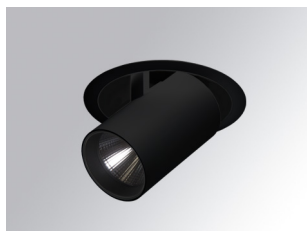

HANCE DOWNLIGHT

HD2SR40SP830DB

HANCE G2 DOWN SEMIREC 4000 WW SP DALI BK

Description:

LAMP multidirectional semi-recessed downlight HANCE G2 DOWN SEMIREC 4000. Allowing 355° rotation and tilting up to 85°. Body and frame made of die-cast aluminium for proper thermal management. Black polycarbonate injection moulded anti-glare ring. 20° spot reflector. LED COB, 3000K and CRI80. Electronic DALI control gear included. IP20, IK07 ratings. Insulation Class II. LED life time: 72.000 L80B10 (Ta=25°C). Available finishes: Textured white and textured black.

Finish: Texturised black RAL 9011

Installation: Recessed

TECHNICAL SPECIFICATIONS:

Light output:	4.440 lm	°K :	3000
Plum:	36,7W	CRI :	80
Efficacy:	121 lm/w	R9 :	61
UGR:	<19	MacAdam:	3
Type:	COB	Power Supply:	220-240V 50/60Hz
LED Lifetime:	72.000 L80B10 (Ta=25°C)	Gear:	Adjustable DALI
Power:	33W		