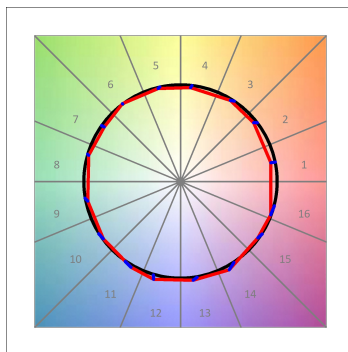

HANCE DOWNLIGHT

HD2SR40FL930NW

HANCE G2 DOWN SEMIREC 4000 9WW FL WH

Description:

LAMP multidirectional semi-recessed downlight HANCE G2 DOWN SEMIREC 4000. Allowing 355° rotation and tilting up to 85°. Body and frame made of die-cast aluminium for proper thermal management. Black polycarbonate injection moulded anti-glare ring. 35° flood reflector. LED COB, 3000K and CRI90. Electronic ON OFF control gear included. IP20, IK07 ratings. Insulation Class II. LED life time: 72.000 L80B10 (Ta=25°C). Available finishes: Textured white and textured black.

Finish: Texturised white RAL 9010

Installation: Recessed

TECHNICAL SPECIFICATIONS:

| | | | |
|----------------------|-------------------------|----------------------|------------------|
| Light output: | 3.606 lm | °K : | 3000 |
| Plum: | 36,7W | CRI : | 90 |
| Efficacy: | 98,3 lm/w | R9 : | 61 |
| Type: | COB | MacAdam: | 3 |
| LED Lifetime: | 72.000 L80B10 (Ta=25°C) | Power Supply: | 220-240V 50/60Hz |
| Power: | 33W | Gear: | Electronic |

Light output tolerance +/- 10%

CUSTOM MADE OPTIONS:

HANCE DOWNLIGHT

HD2SR40FL930NW

HANCE G2 DOWN SEMIREC 4000 9WW FL WH

PHOTOMETRIC DATA :

HD2SR40FL930NW
 $\eta = 100\%$
 $I_{max} = 2005 \text{ cd/klm}$
 UTE:
 CIE: 100 100 100 100 100