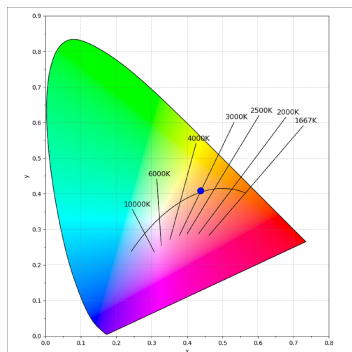

Finish: Texturised white RAL 9010

Installation: Recessed

TECHNICAL SPECIFICATIONS:

| | | | |
|----------------------|-------------------------|----------------------|------------------|
| Light output: | 3.606 lm | °K : | 3000 |
| Plum: | 36,7W | CRI : | 90 |
| Efficacy: | 98,3 lm/w | R9 : | 61 |
| Type: | COB | MacAdam: | 3 |
| LED Lifetime: | 72.000 L80B10 (Ta=25°C) | Power Supply: | 220-240V 50/60Hz |
| Power: | 33W | Gear: | Electronic |

Light output tolerance +/- 10%

CUSTOM MADE OPTIONS:

HANCE DOWNLIGHT

HD2SR40FL930NW

HANCE G2 DOWN SEMIREC 4000 9WW FL WH

PHOTOMETRIC DATA :

HD2SR40FL930NW
 $\eta = 100\%$
 $I_{max} = 2005 \text{ cd/klm}$
 UTE:
 CIE: 100 100 100 100 100