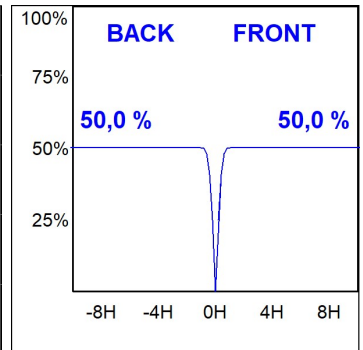

HANCE DOWNLIGHT

HD2SR40FL930NW

HANCE G2 DOWN SEMIREC 4000 9WW FL WH

Description:

LAMP multidirectional semi-recessed downlight HANCE G2 DOWN SEMIREC 4000. Allowing 355° rotation and tilting up to 85°. Body and frame made of die-cast aluminium for proper thermal management. Black polycarbonate injection moulded anti-glare ring. 35° flood reflector. LED COB, 3000K and CRI90. Electronic ON OFF control gear included. IP20, IK07 ratings. Insulation Class II. LED life time: 72.000 L80B10 (Ta=25°C). Available finishes: Textured white and textured black.

Finish: Texturised white RAL 9010

Installation: Recessed

TECHNICAL SPECIFICATIONS:

| | | | |
|----------------------|-------------------------|----------------------|------------------|
| Light output: | 3.606 lm | °K : | 3000 |
| Plum: | 36,7W | CRI : | 90 |
| Efficacy: | 98,3 lm/w | R9 : | 61 |
| Type: | COB | MacAdam: | 3 |
| LED Lifetime: | 72.000 L80B10 (Ta=25°C) | Power Supply: | 220-240V 50/60Hz |
| Power: | 33W | Gear: | Electronic |

Light output tolerance +/- 10%

CUSTOM MADE OPTIONS:

HANCE DOWNLIGHT

HD2SR40FL930NW

HANCE G2 DOWN SEMIREC 4000 9WW FL WH

PHOTOMETRIC DATA :

HD2SR40FL930NW
 $\eta = 100\%$
 $I_{max} = 2005 \text{ cd/klm}$
 UTE:
 CIE: 100 100 100 100 100