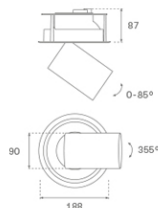

HANCE DOWNLIGHT

HD2SR40FL930NW

HANCE G2 DOWN SEMIREC 4000 9WW FL WH

Description:

LAMP multidirectional semi-recessed downlight HANCE G2 DOWN SEMIREC 4000. Allowing 355° rotation and tilting up to 85°. Body and frame made of die-cast aluminium for proper thermal management. Black polycarbonate injection moulded anti-glare ring. 35° flood reflector. LED COB, 3000K and CRI90. Electronic ON OFF control gear included. IP20, IK07 ratings. Insulation Class II. LED life time: 72.000 L80B10 (Ta=25°C). Available finishes: Textured white and textured black.

Finish: Texturised white RAL 9010

Installation: Recessed

TECHNICAL SPECIFICATIONS:

| | | | |
|----------------------|-------------------------|----------------------|------------------|
| Light output: | 3.606 lm | °K : | 3000 |
| Plum: | 36,7W | CRI : | 90 |
| Efficacy: | 98,3 lm/w | R9 : | 61 |
| Type: | COB | MacAdam: | 3 |
| LED Lifetime: | 72.000 L80B10 (Ta=25°C) | Power Supply: | 220-240V 50/60Hz |
| Power: | 33W | Gear: | Electronic |