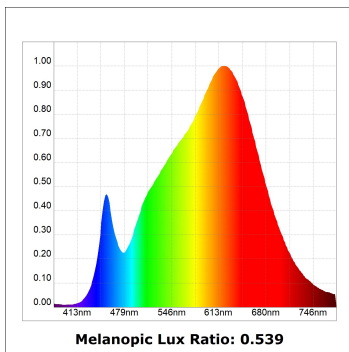

Finish: Texturised white RAL 9010

Installation: Recessed

TECHNICAL SPECIFICATIONS:

| | | | |
|----------------------|-------------------------|----------------------|------------------|
| Light output: | 3.606 lm | °K : | 3000 |
| Plum: | 36,7W | CRI : | 90 |
| Efficacy: | 98,3 lm/w | R9 : | 61 |
| Type: | COB | MacAdam: | 3 |
| LED Lifetime: | 72.000 L80B10 (Ta=25°C) | Power Supply: | 220-240V 50/60Hz |
| Power: | 33W | Gear: | Electronic |

Light output tolerance +/- 10%

CUSTOM MADE OPTIONS:

HANCE DOWNLIGHT

HD2SR40FL930NW

HANCE G2 DOWN SEMIREC 4000 9WW FL WH

PHOTOMETRIC DATA :

HD2SR40FL930NW
 $\eta = 100\%$
 $I_{max} = 2005 \text{ cd/klm}$
 UTE:
 CIE: 100 100 100 100 100