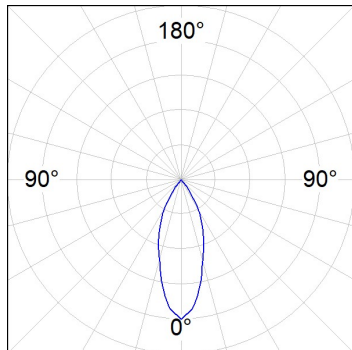

Finish: Texturised white RAL 9010

Installation: Recessed

TECHNICAL SPECIFICATIONS:

| | | | |
|----------------------|-------------------------|----------------------|------------------|
| Light output: | 3.606 lm | °K : | 3000 |
| Plum: | 36,7W | CRI : | 90 |
| Efficacy: | 98,3 lm/w | R9 : | 61 |
| Type: | COB | MacAdam: | 3 |
| LED Lifetime: | 72.000 L80B10 (Ta=25°C) | Power Supply: | 220-240V 50/60Hz |
| Power: | 33W | Gear: | Electronic |

Light output tolerance +/- 10%

CUSTOM MADE OPTIONS:

HANCE DOWNLIGHT

HD2SR40FL930NW

HANCE G2 DOWN SEMIREC 4000 9WW FL WH

PHOTOMETRIC DATA :

HD2SR40FL930NW
 $\eta = 100\%$
 $I_{max} = 2005 \text{ cd/klm}$
 UTE:
 CIE: 100 100 100 100 100