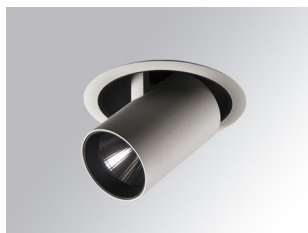

HANCE DOWNLIGHT

HD2SR40FL930NW

HANCE G2 DOWN SEMIREC 4000 9WW FL WH

Description:

LAMP multidirectional semi-recessed downlight HANCE G2 DOWN SEMIREC 4000. Allowing 355° rotation and tilting up to 85°. Body and frame made of die-cast aluminium for proper thermal management. Black polycarbonate injection moulded anti-glare ring. 35° flood reflector. LED COB, 3000K and CRI90. Electronic ON OFF control gear included. IP20, IK07 ratings. Insulation Class II. LED life time: 72.000 L80B10 (Ta=25°C). Available finishes: Textured white and textured black.

Finish: Texturised white RAL 9010

Installation: Recessed

TECHNICAL SPECIFICATIONS:

| | | | |
|----------------------|-------------------------|----------------------|------------------|
| Light output: | 3.606 lm | °K : | 3000 |
| Plum: | 36,7W | CRI : | 90 |
| Efficacy: | 98,3 lm/w | R9 : | 61 |
| Type: | COB | MacAdam: | 3 |
| LED Lifetime: | 72.000 L80B10 (Ta=25°C) | Power Supply: | 220-240V 50/60Hz |
| Power: | 33W | Gear: | Electronic |