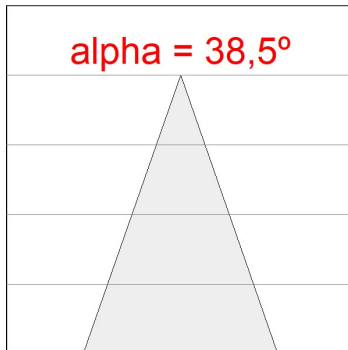

Light output tolerance +/- 10%

CUSTOM MADE OPTIONS:

HANCE DOWNLIGHT

HD2SR40FL930NW

HANCE G2 DOWN SEMIREC 4000 9WW FL WH

PHOTOMETRIC DATA :

HD2SR40FL930NW
 $\eta = 100\%$
 $I_{max} = 2005 \text{ cd/klm}$
 UTE:
 CIE: 100 100 100 100 100