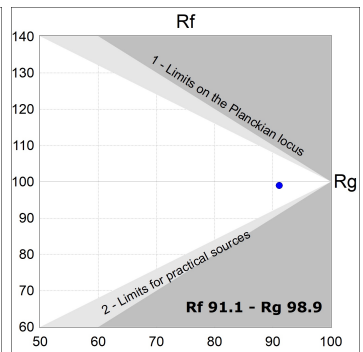

Finish: Texturised white RAL 9010

Installation: Recessed

TECHNICAL SPECIFICATIONS:

| | | | |
|----------------------|-------------------------|----------------------|------------------|
| Light output: | 3.606 lm | °K : | 3000 |
| Plum: | 36,7W | CRI : | 90 |
| Efficacy: | 98,3 lm/w | R9 : | 61 |
| Type: | COB | MacAdam: | 3 |
| LED Lifetime: | 72.000 L80B10 (Ta=25°C) | Power Supply: | 220-240V 50/60Hz |
| Power: | 33W | Gear: | Electronic |

Light output tolerance +/- 10%

CUSTOM MADE OPTIONS:

HANCE DOWNLIGHT

HD2SR40FL930NW

HANCE G2 DOWN SEMIREC 4000 9WW FL WH

PHOTOMETRIC DATA :

HD2SR40FL930NW
 $\eta = 100\%$
 $I_{max} = 2005 \text{ cd/klm}$
 UTE:
 CIE: 100 100 100 100 100