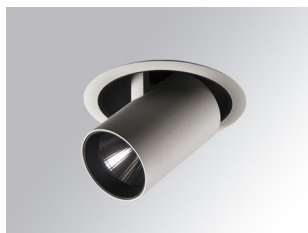

# HANCE DOWNLIGHT

HD2SR40FL930DW

## HANCE G2 DOWN SEMIREC 4000 9WW FL DA WH

### Description:

LAMP multidirectional semi-recessed downlight HANCE G2 DOWN SEMIREC 4000. Allowing 355° rotation and tilting up to 85°. Body and frame made of die-cast aluminium for proper thermal management. Black polycarbonate injection moulded anti-glare ring. 35° flood reflector. LED COB, 3000K and CRI90. Electronic DALI control gear included. IP20, IK07 ratings. Insulation Class II. LED life time: 72.000 L80B10 (Ta=25°C). Available finishes: Textured white and textured black.

**Finish:** Texturised white RAL 9010

**Installation:** Recessed