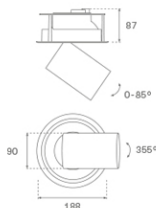

### Description:

LAMP multidirectional semi-recessed downlight HANCE G2 DOWN SEMIREC 4000. Allowing 355° rotation and tilting up to 85°. Body and frame made of die-cast aluminium for proper thermal management. Black polycarbonate injection moulded anti-glare ring. 35° flood reflector. LED COB, 3000K and CRI90. Electronic DALI control gear included. IP20, IK07 ratings. Insulation Class II. LED life time: 72.000 L80B10 (Ta=25°C). Available finishes: Textured white and textured black.

### TECHNICAL SPECIFICATIONS:

<b>Light output:</b>	3.606 lm	<b>°K :</b>	3000
<b>Plum:</b>	36,7W	<b>CRI :</b>	90
<b>Efficacy:</b>	98,3 lm/w	<b>R9 :</b>	61
<b>Type:</b>	COB	<b>MacAdam:</b>	3
<b>LED Lifetime:</b>	72.000 L80B10 (Ta=25°C)	<b>Power Supply:</b>	220-240V 50/60Hz
<b>Power:</b>	33W	<b>Gear:</b>	Adjustable DALI