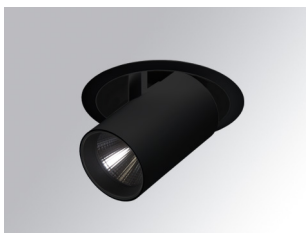

# HANCE DOWNLIGHT

HD2SR40FL930DB

## HANCE G2 DOWN SEMIREC 4000 9WW FL DA BK

### Description:

LAMP multidirectional semi-recessed downlight HANCE G2 DOWN SEMIREC 4000. Allowing 355° rotation and tilting up to 85°. Body and frame made of die-cast aluminium for proper thermal management. Black polycarbonate injection moulded anti-glare ring. 35° flood reflector. LED COB, 3000K and CRI90. Electronic DALI control gear included. IP20, IK07 ratings. Insulation Class II. LED life time: 72.000 L80B10 (Ta=25°C). Available finishes: Textured white and textured black.

**Finish:** Texturised black RAL 9011

**Installation:** Recessed