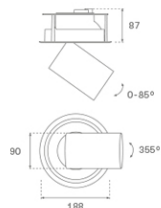

HANCE DOWNLIGHT

HD2SR40FL930DB