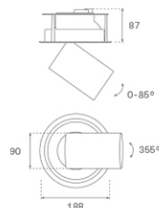

HANCE DOWNLIGHT

HD2SR40FL840NW

HANCE G2 DOWN SEMIREC 4000 NW FL WH

Description:

LAMP multidirectional semi-recessed downlight HANCE G2 DOWN SEMIREC 4000. Allowing 355° rotation and tilting up to 85°. Body and frame made of die-cast aluminium for proper thermal management. Black polycarbonate injection moulded anti-glare ring. 35° flood reflector. LED COB, 4000K and CRI80. Electronic ON OFF control gear included. IP20, IK07 ratings. Insulation Class II. LED life time: 72.000 L80B10 (Ta=25°C). Available finishes: Textured white and textured black.

Finish: Texturised white RAL 9010

Installation: Recessed

TECHNICAL SPECIFICATIONS:

Light output:	4.467 lm	°K :	4000
Plum:	36,7W	CRI :	80
Efficacy:	121,7 lm/w	R9 :	64
Type:	COB	MacAdam:	3
LED Lifetime:	72.000 L80B10 (Ta=25°C)	Power Supply:	220-240V 50/60Hz
Power:	33W	Gear:	Electronic

Light output tolerance +/- 10%

CUSTOM MADE OPTIONS:

HD2SR40FL840NW

HANCE G2 DOWN SEMIREC 4000 NW FL WH

PHOTOMETRIC DATA :

HD2SR40FL840NW
 $\eta = 100\%$
 $I_{max} = 2005 \text{ cd/klm}$
UTE:
CIE: 100 100 100 100 100