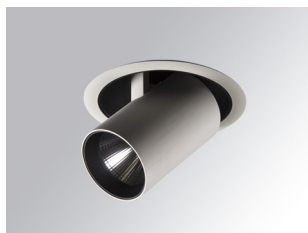

HANCE DOWNLIGHT

HD2SR40FL840NW

HANCE G2 DOWN SEMIREC 4000 NW FL WH

Description:

LAMP multidirectional semi-recessed downlight HANCE G2 DOWN SEMIREC 4000. Allowing 355° rotation and tilting up to 85°. Body and frame made of die-cast aluminium for proper thermal management. Black polycarbonate injection moulded anti-glare ring. 35° flood reflector. LED COB, 4000K and CRI80. Electronic ON OFF control gear included. IP20, IK07 ratings. Insulation Class II. LED life time: 72.000 L80B10 (Ta=25°C). Available finishes: Textured white and textured black.

Finish: Texturised white RAL 9010

Installation: Recessed

TECHNICAL SPECIFICATIONS:

Light output:	4.467 lm	°K :	4000
Plum:	36,7W	CRI :	80
Efficacy:	121,7 lm/w	R9 :	64
Type:	COB	MacAdam:	3
LED Lifetime:	72.000 L80B10 (Ta=25°C)	Power Supply:	220-240V 50/60Hz
Power:	33W	Gear:	Electronic