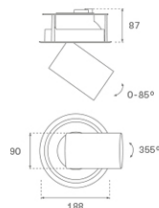

HANCE DOWNLIGHT

HD2SR40FL840DB

HANCE G2 DOWN SEMIREC 4000 NW FL DALI BK

Description:

LAMP multidirectional semi-recessed downlight HANCE G2 DOWN SEMIREC 4000. Allowing 355° rotation and tilting up to 85°. Body and frame made of die-cast aluminium for proper thermal management. Black polycarbonate injection moulded anti-glare ring. 35° flood reflector. LED COB, 4000K and CRI80. Electronic DALI control gear included. IP20, IK07 ratings. Insulation Class II. LED life time: 72.000 L80B10 (Ta=25°C). Available finishes: Textured white and textured black.

Finish: Texturised black RAL 9011

Installation: Recessed

TECHNICAL SPECIFICATIONS:

Light output:	4.467 lm	°K :	4000
Plum:	36,7W	CRI :	80
Efficacy:	121,7 lm/w	R9 :	64
Type:	COB	MacAdam:	3
LED Lifetime:	72.000 L80B10 (Ta=25°C)	Power Supply:	220-240V 50/60Hz
Power:	33W	Gear:	Adjustable DALI