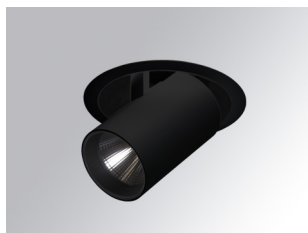

HANCE DOWNLIGHT

HD2SR40FL840DB

HANCE G2 DOWN SEMIREC 4000 NW FL DALI BK

Description:

LAMP multidirectional semi-recessed downlight HANCE G2 DOWN SEMIREC 4000. Allowing 355° rotation and tilting up to 85°. Body and frame made of die-cast aluminium for proper thermal management. Black polycarbonate injection moulded anti-glare ring. 35° flood reflector. LED COB, 4000K and CRI80. Electronic DALI control gear included. IP20, IK07 ratings. Insulation Class II. LED life time: 72.000 L80B10 (Ta=25°C). Available finishes: Textured white and textured black.

Finish: Texturised black RAL 9011

Installation: Recessed

TECHNICAL SPECIFICATIONS:

Light output:	4.467 lm	°K :	4000
Plum:	36,7W	CRI :	80
Efficacy:	121,7 lm/w	R9 :	64
Type:	COB	MacAdam:	3
LED Lifetime:	72.000 L80B10 (Ta=25°C)	Power Supply:	220-240V 50/60Hz
Power:	33W	Gear:	Adjustable DALI