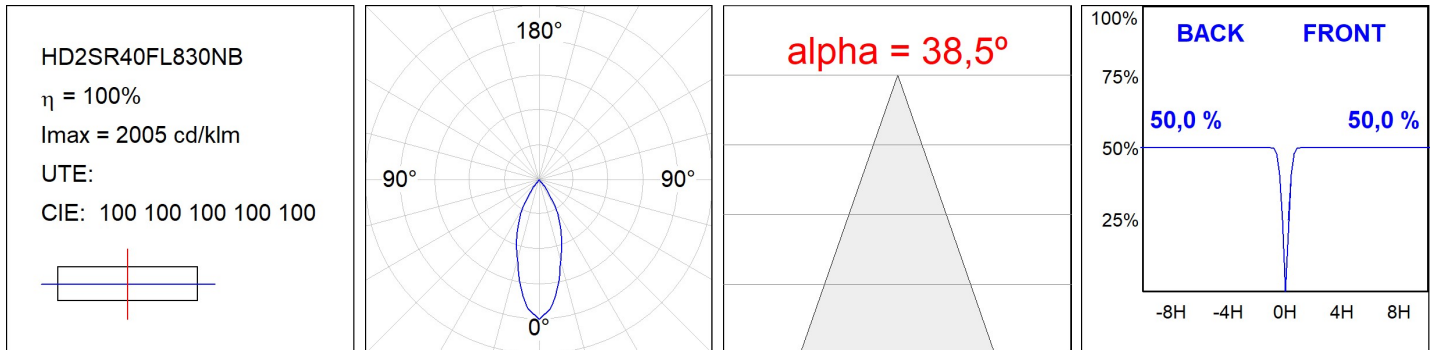

HANCE DOWNLIGHT

HD2SR40FL830NB

HANCE G2 DOWN SEMIREC 4000 WW FL BK

PHOTOMETRIC DATA :