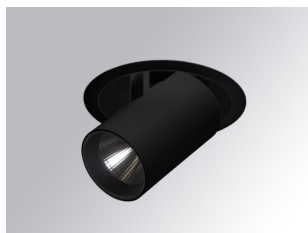

# HANCE DOWNLIGHT

HD2SR40FL830NB

## HANCE G2 DOWN SEMIREC 4000 WW FL BK

### Description:

LAMP multidirectional semi-recessed downlight HANCE G2 DOWN SEMIREC 4000. Allowing 355° rotation and tilting up to 85°. Body and frame made of die-cast aluminium for proper thermal management. Black polycarbonate injection moulded anti-glare ring. 35° flood reflector. LED COB, 3000K and CRI80. Electronic ON OFF control gear included. IP20, IK07 ratings. Insulation Class II. LED life time: 72.000 L80B10 (Ta=25°C). Available finishes: Textured white and textured black.

**Finish:** Texturised black RAL 9011

**Installation:** Recessed