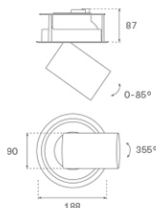

### Description:

LAMP multidirectional semi-recessed downlight HANCE G2 DOWN SEMIREC 4000. Allowing 355° rotation and tilting up to 85°. Body and frame made of die-cast aluminium for proper thermal management. Black polycarbonate injection moulded anti-glare ring. 35° flood reflector. LED COB, 3000K and CRI80. Electronic ON OFF control gear included. IP20, IK07 ratings. Insulation Class II. LED life time: 72.000 L80B10 (Ta=25°C). Available finishes: Textured white and textured black.

### TECHNICAL SPECIFICATIONS:

<b>Light output:</b>	4.225 lm	<b>°K :</b>	3000
<b>Plum:</b>	36,7W	<b>CRI :</b>	80
<b>Efficacy:</b>	115,1 lm/w	<b>R9 :</b>	61
<b>Type:</b>	COB	<b>MacAdam:</b>	3
<b>LED Lifetime:</b>	72.000 L80B10 (Ta=25°C)	<b>Power Supply:</b>	220-240V 50/60Hz
<b>Power:</b>	33W	<b>Gear:</b>	Electronic