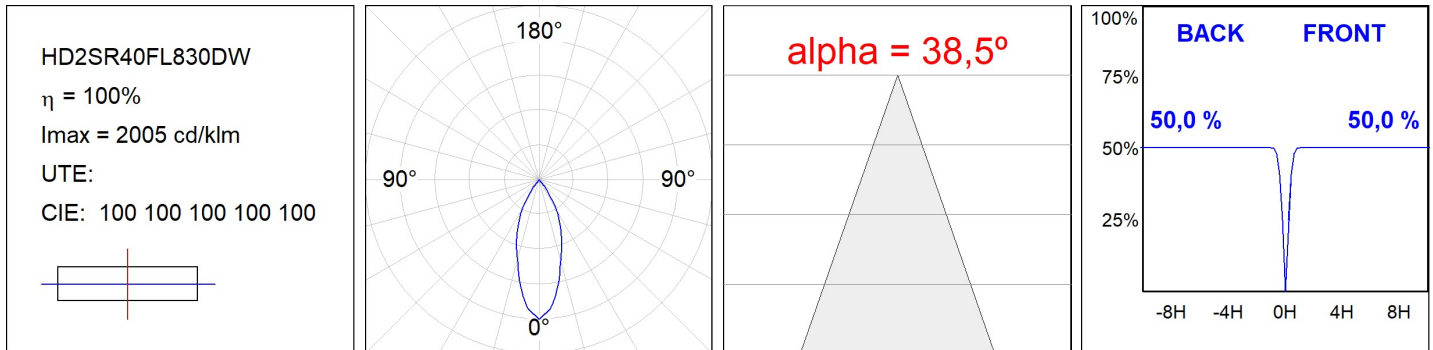

HANCE DOWNLIGHT

HD2SR40FL830DW

HANCE G2 DOWN SEMIREC 4000 WW FL DALI WH

Description:

LAMP multidirectional semi-recessed downlight HANCE G2 DOWN SEMIREC 4000. Allowing 355° rotation and tilting up to 85°. Body and frame made of die-cast aluminium for proper thermal management. Black polycarbonate injection moulded anti-glare ring. 35° flood reflector. LED COB, 3000K and CRI80. Electronic DALI control gear included. IP20, IK07 ratings. Insulation Class II. LED life time: 72.000 L80B10 (Ta=25°C). Available finishes: Textured white and textured black.

Finish: Texturised white RAL 9010

Installation: Recessed

TECHNICAL SPECIFICATIONS:

Light output:	4.225 lm	°K :	3000
Plum:	36,7W	CRI :	80
Efficacy:	115,1 lm/w	R9 :	61
Type:	COB	MacAdam:	3
LED Lifetime:	72.000 L80B10 (Ta=25°C)	Power Supply:	220-240V 50/60Hz
Power:	33W	Gear:	Adjustable DALI

Light output tolerance +/- 10%

CUSTOM MADE OPTIONS:

HD2SR40FL830DW

HANCE G2 DOWN SEMIREC 4000 WW FL DALI WH

PHOTOMETRIC DATA :

ACCESORIES :

Optical

Product code: