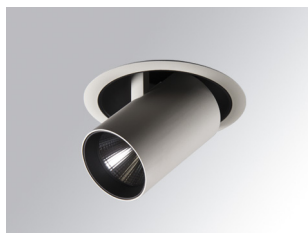

HANCE DOWNLIGHT

HD2SR40FL830DW

HANCE G2 DOWN SEMIREC 4000 WW FL DALI WH

Description:

LAMP multidirectional semi-recessed downlight HANCE G2 DOWN SEMIREC 4000. Allowing 355° rotation and tilting up to 85°. Body and frame made of die-cast aluminium for proper thermal management. Black polycarbonate injection moulded anti-glare ring. 35° flood reflector. LED COB, 3000K and CRI80. Electronic DALI control gear included. IP20, IK07 ratings. Insulation Class II. LED life time: 72.000 L80B10 (Ta=25°C). Available finishes: Textured white and textured black.

Finish: Texturised white RAL 9010

Installation: Recessed

TECHNICAL SPECIFICATIONS:

Light output:	4.225 lm	°K :	3000
Plum:	36,7W	CRI :	80
Efficacy:	115,1 lm/w	R9 :	61
Type:	COB	MacAdam:	3
LED Lifetime:	72.000 L80B10 (Ta=25°C)	Power Supply:	220-240V 50/60Hz
Power:	33W	Gear:	Adjustable DALI