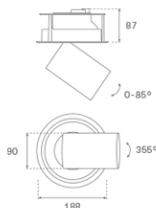

HANCE DOWNLIGHT

HD2SR40FL830DW

HANCE G2 DOWN SEMIREC 4000 WW FL DALI WH

Description:

LAMP multidirectional semi-recessed downlight HANCE G2 DOWN SEMIREC 4000. Allowing 355° rotation and tilting up to 85°. Body and frame made of die-cast aluminium for proper thermal management. Black polycarbonate injection moulded anti-glare ring. 35° flood reflector. LED COB, 3000K and CRI80. Electronic DALI control gear included. IP20, IK07 ratings. Insulation Class II. LED life time: 72.000 L80B10 (Ta=25°C). Available finishes: Textured white and textured black.

Finish: Texturised white RAL 9010

Installation: Recessed

TECHNICAL SPECIFICATIONS:

Light output:	4.225 lm	°K :	3000
Plum:	36,7W	CRI :	80
Efficacy:	115,1 lm/w	R9 :	61
Type:	COB	MacAdam:	3
LED Lifetime:	72.000 L80B10 (Ta=25°C)	Power Supply:	220-240V 50/60Hz
Power:	33W	Gear:	Adjustable DALI