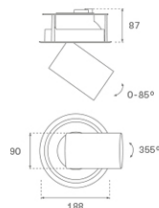

HANCE DOWNLIGHT

HD2SR40FL830DB

HANCE G2 DOWN SEMIREC 4000 WW FL DALI BK

Description:

LAMP multidirectional semi-recessed downlight HANCE G2 DOWN SEMIREC 4000. Allowing 355° rotation and tilting up to 85°. Body and frame made of die-cast aluminium for proper thermal management. Black polycarbonate injection moulded anti-glare ring. 35° flood reflector. LED COB, 3000K and CRI80. Electronic DALI control gear included. IP20, IK07 ratings. Insulation Class II. LED life time: 72.000 L80B10 (Ta=25°C). Available finishes: Textured white and textured black.

Finish: Texturised black RAL 9011

Installation: Recessed

TECHNICAL SPECIFICATIONS:

Light output:	4.225 lm	°K :	3000
Plum:	36,7W	CRI :	80
Efficacy:	115,1 lm/w	R9 :	61
Type:	COB	MacAdam:	3
LED Lifetime:	72.000 L80B10 (Ta=25°C)	Power Supply:	220-240V 50/60Hz
Power:	33W	Gear:	Adjustable DALI