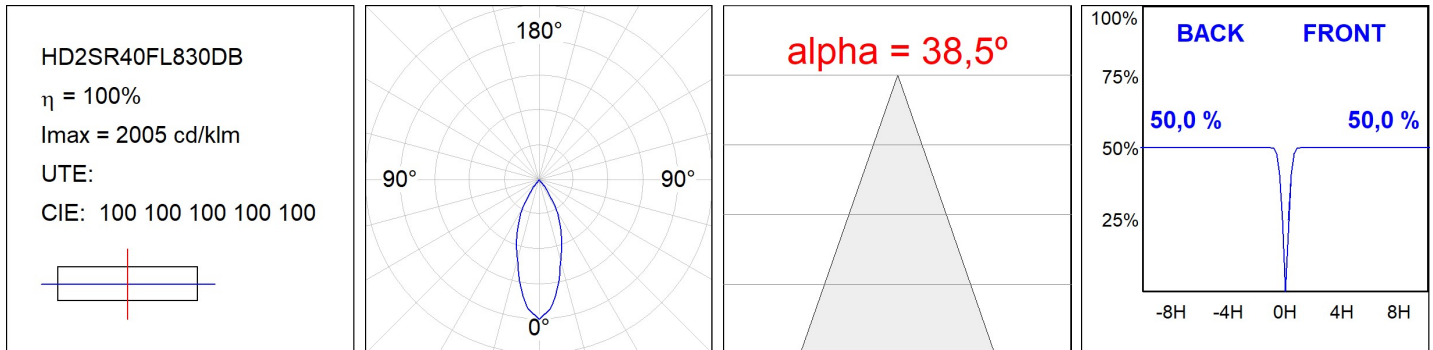

HANCE DOWNLIGHT

HD2SR40FL830DB

HANCE G2 DOWN SEMIREC 4000 WW FL DALI BK

PHOTOMETRIC DATA :