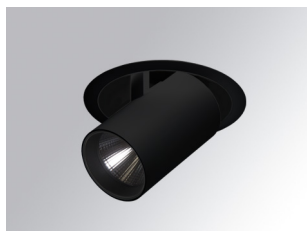

HANCE DOWNLIGHT

HD2SR40FL830DB

HANCE G2 DOWN SEMIREC 4000 WW FL DALI BK

Description:

LAMP multidirectional semi-recessed downlight HANCE G2 DOWN SEMIREC 4000. Allowing 355° rotation and tilting up to 85°. Body and frame made of die-cast aluminium for proper thermal management. Black polycarbonate injection moulded anti-glare ring. 35° flood reflector. LED COB, 3000K and CRI80. Electronic DALI control gear included. IP20, IK07 ratings. Insulation Class II. LED life time: 72.000 L80B10 (Ta=25°C). Available finishes: Textured white and textured black.

Finish: Texturised black RAL 9011

Installation: Recessed

TECHNICAL SPECIFICATIONS:

Light output:	4.225 lm	°K :	3000
Plum:	36,7W	CRI :	80
Efficacy:	115,1 lm/w	R9 :	61
Type:	COB	MacAdam:	3
LED Lifetime:	72.000 L80B10 (Ta=25°C)	Power Supply:	220-240V 50/60Hz
Power:	33W	Gear:	Adjustable DALI